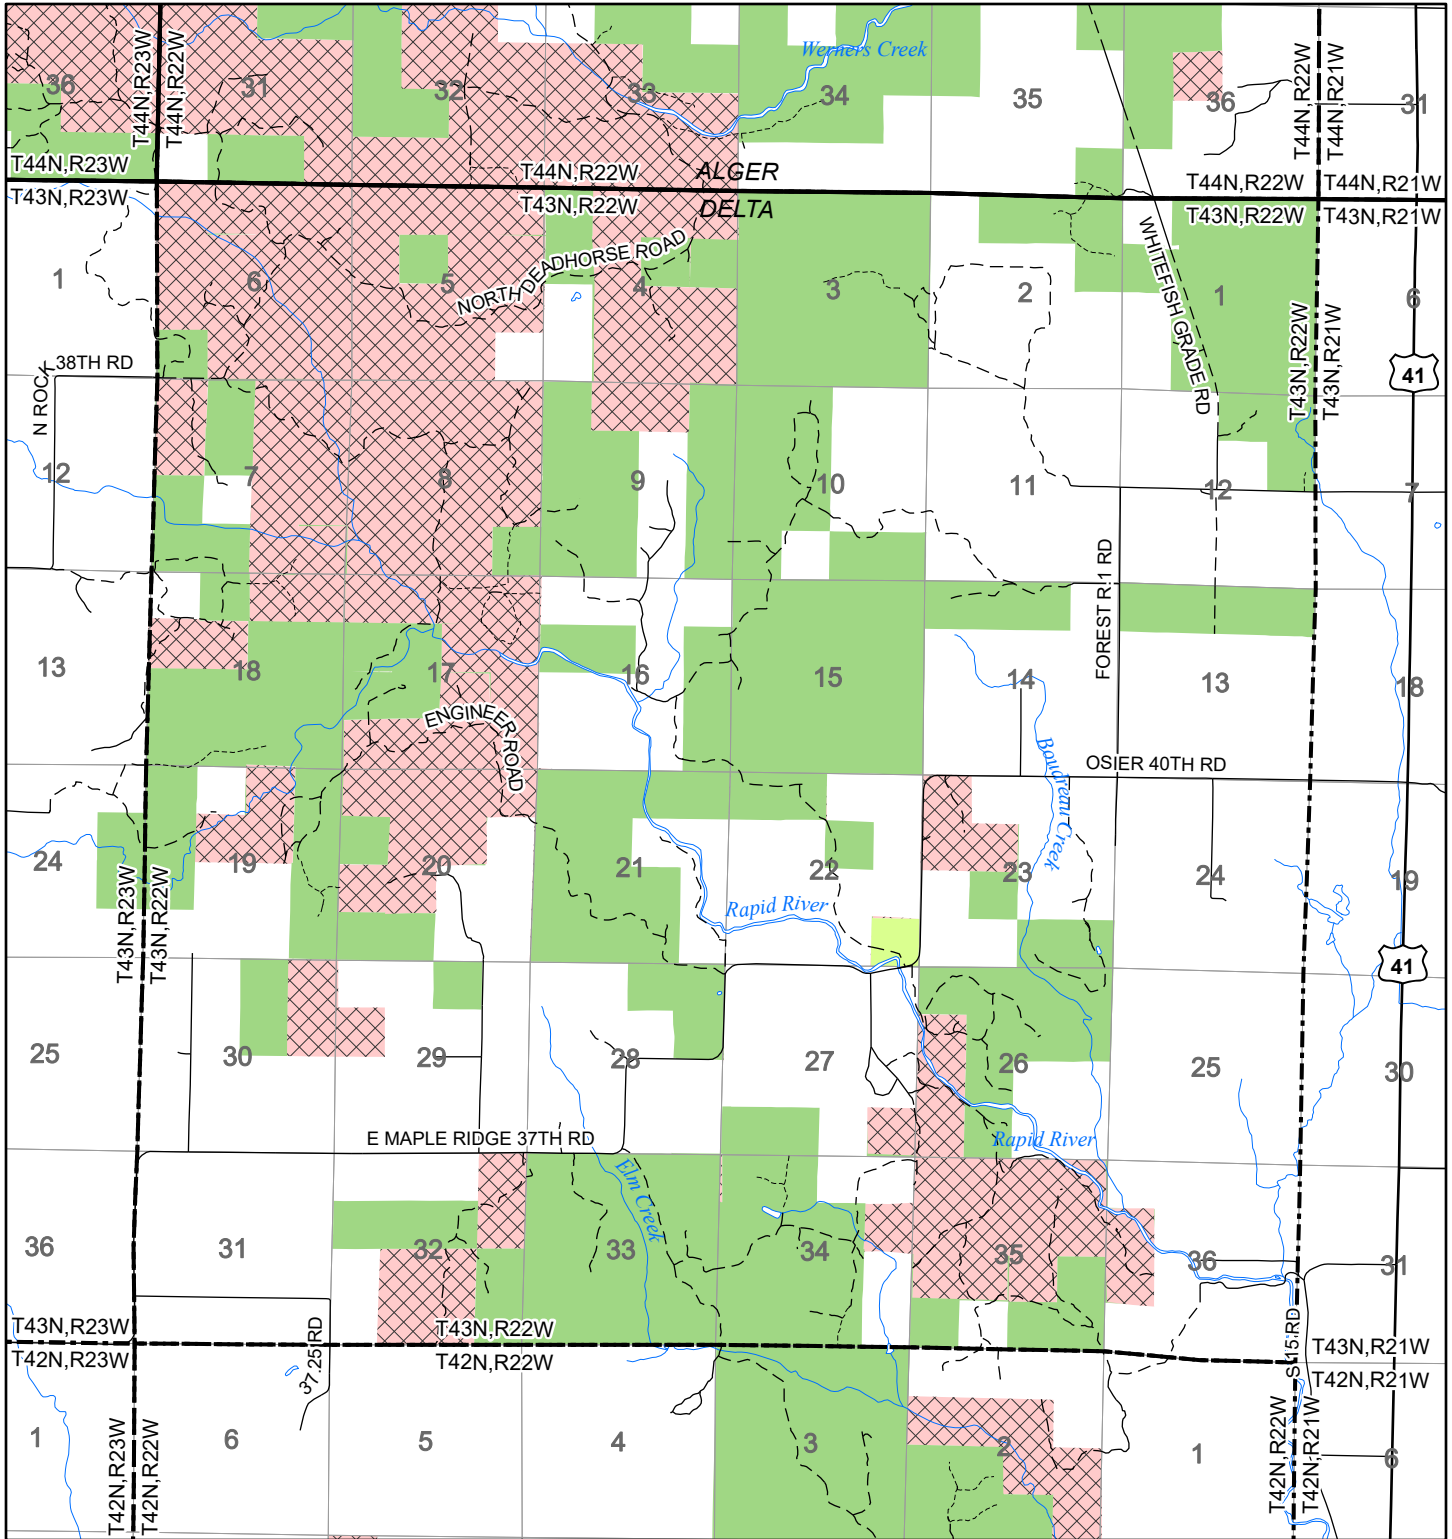

2022 Fuelwood Collection Map

T43N,R22W

DELTA CO.

- Open to Fuelwood Collection
- Open (Recently Closed Timber Sale)
- State land closed to fuelwood collection
- Snowmobile trail

Effective: April 1, 2022