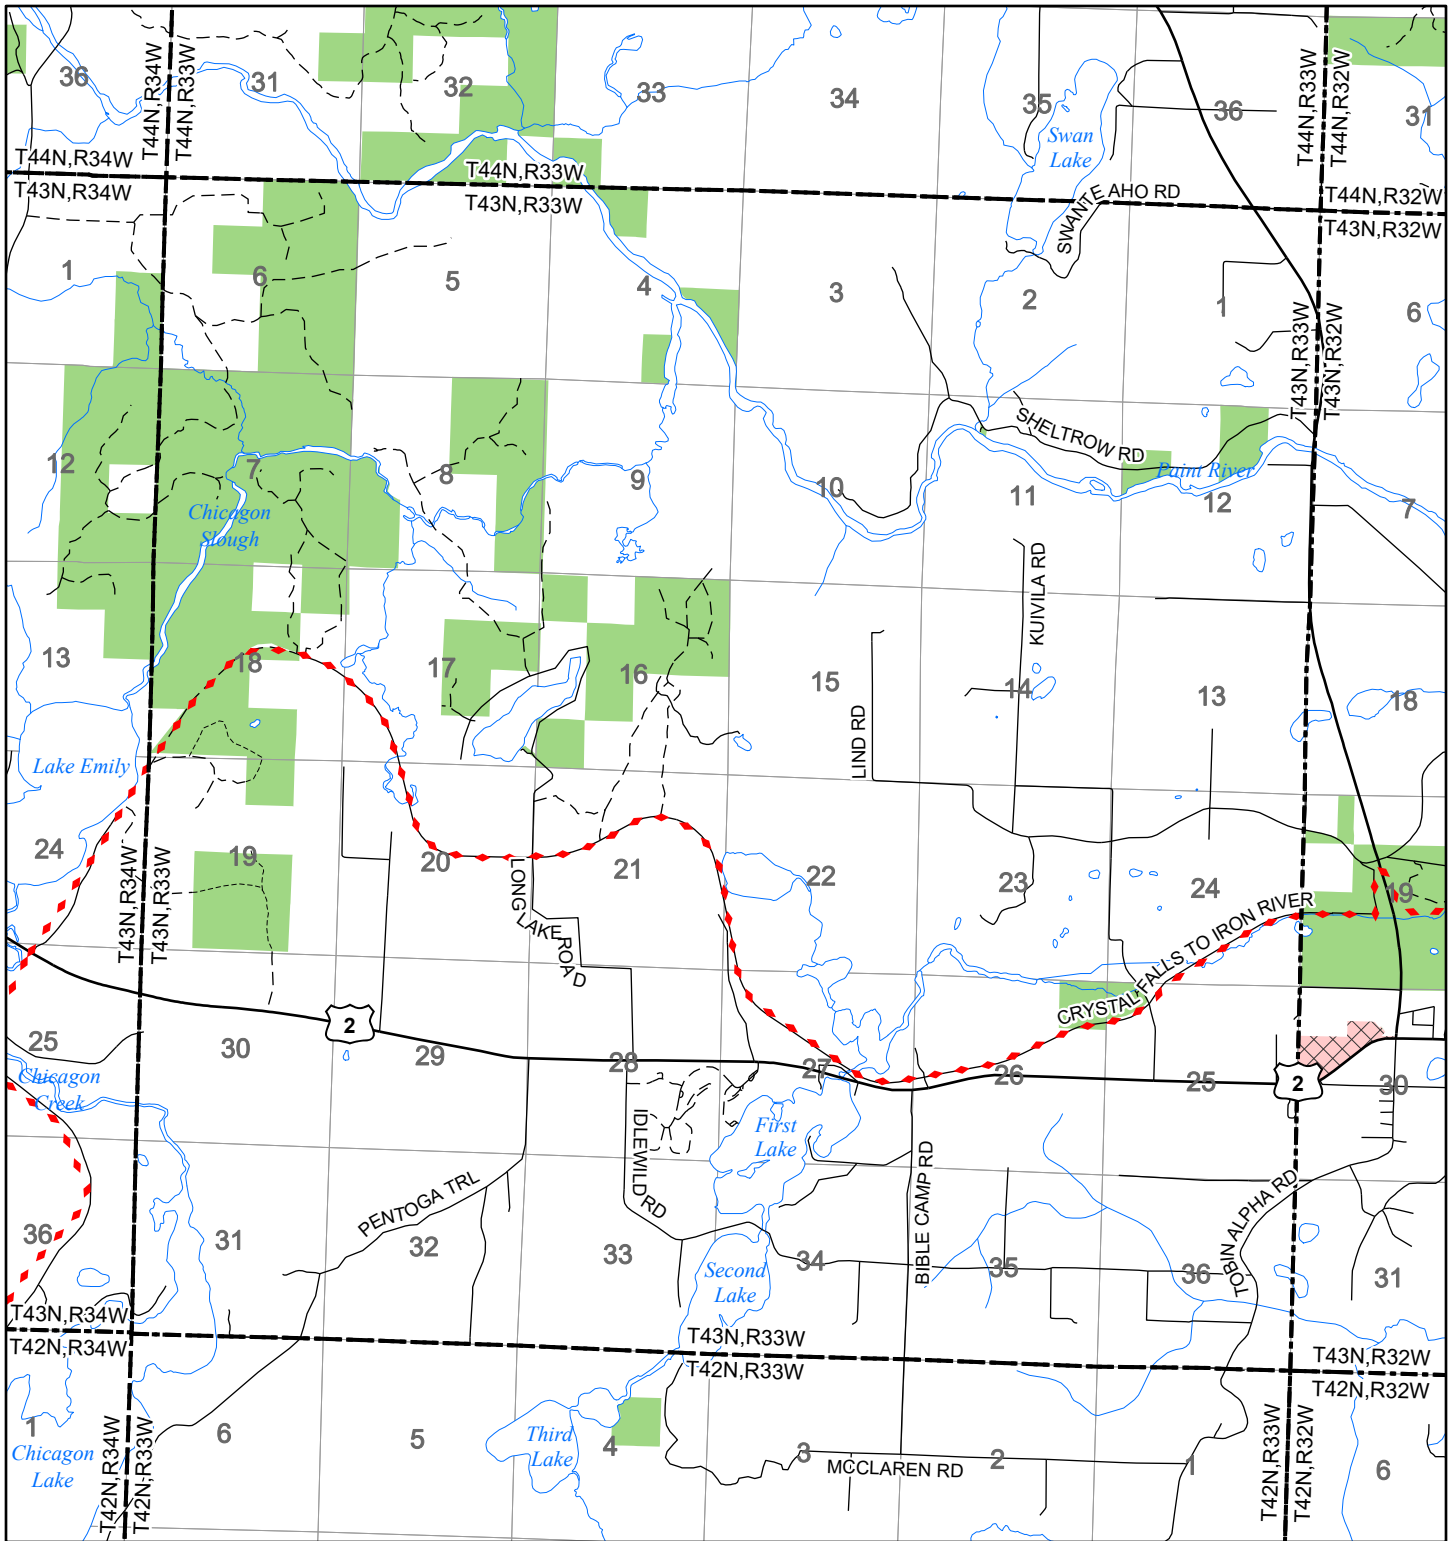

2022 Fuelwood Collection Map

T43N,R33W

IRON CO.

- Open to Fuelwood Collection
- Open (Recently Closed Timber Sale)
- State land closed to fuelwood collection
- Snowmobile trail

Effective: April 1, 2022