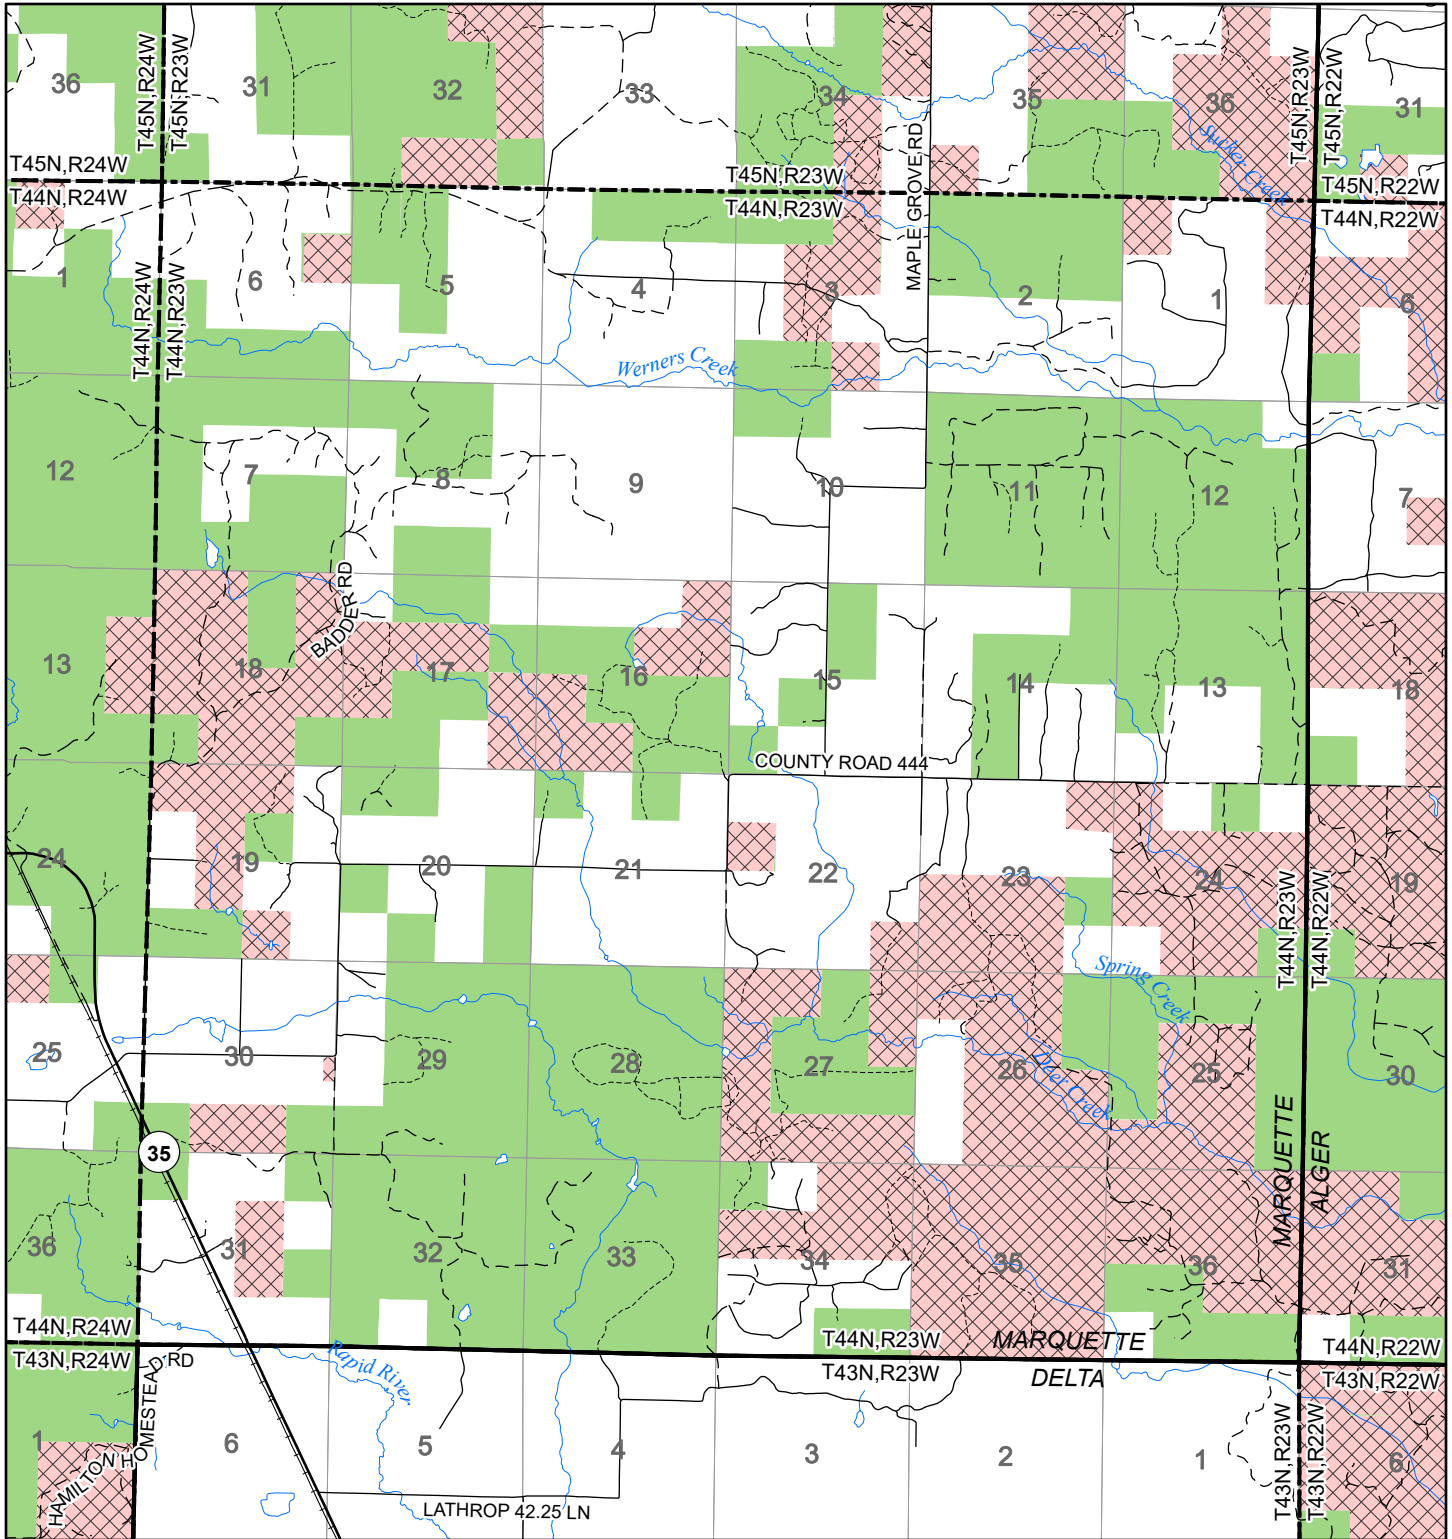

# 2022 Fuelwood Collection Map

## T44N,R23W

### MARQUETTE CO.

- Open to Fuelwood Collection
- Open (Recently Closed Timber Sale)
- State land closed to fuelwood collection
- Snowmobile trail

Effective: April 1, 2022