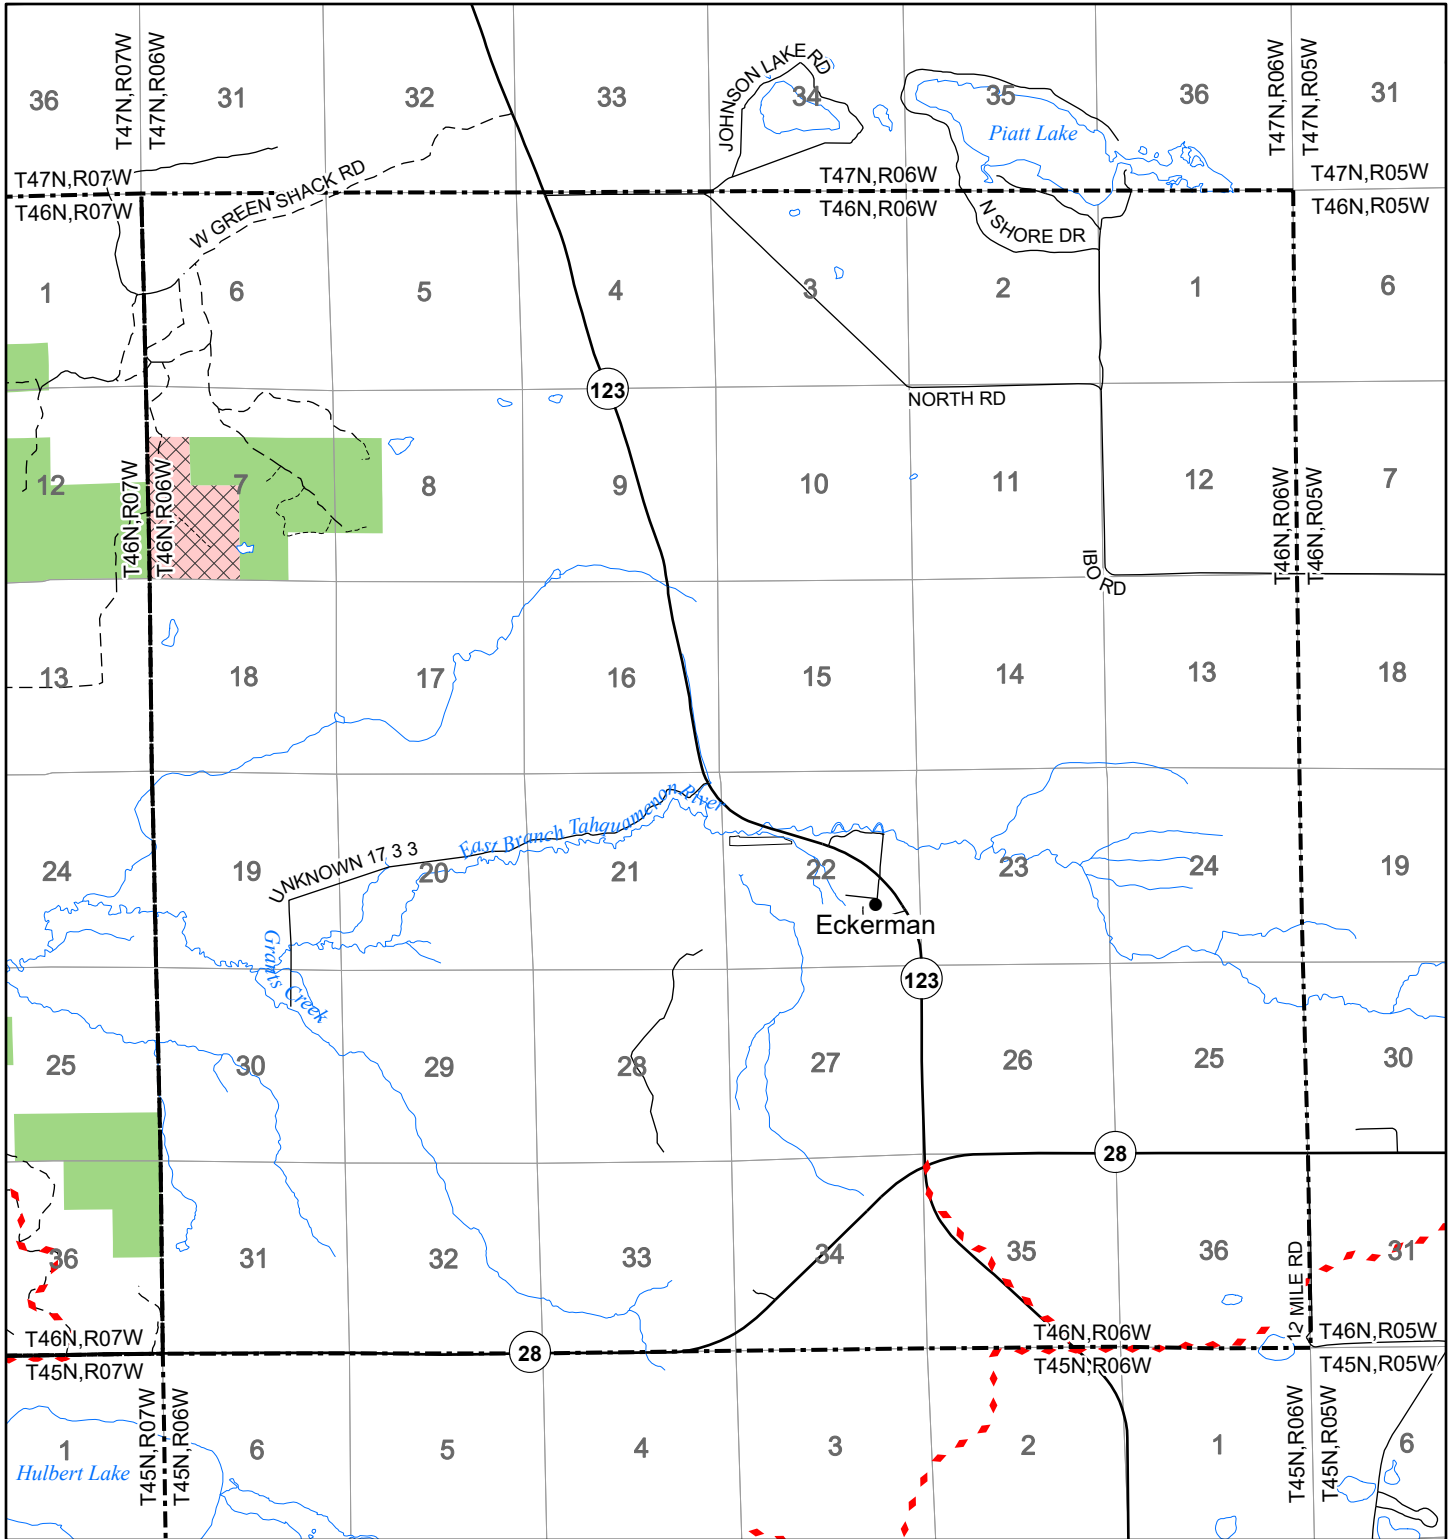

2022 Fuelwood Collection Map

T46N,R06W

CHIPPEWA CO.

- Open to Fuelwood Collection
- Open (Recently Closed Timber Sale)
- State land closed to fuelwood collection
- Snowmobile trail

Effective: April 1, 2022