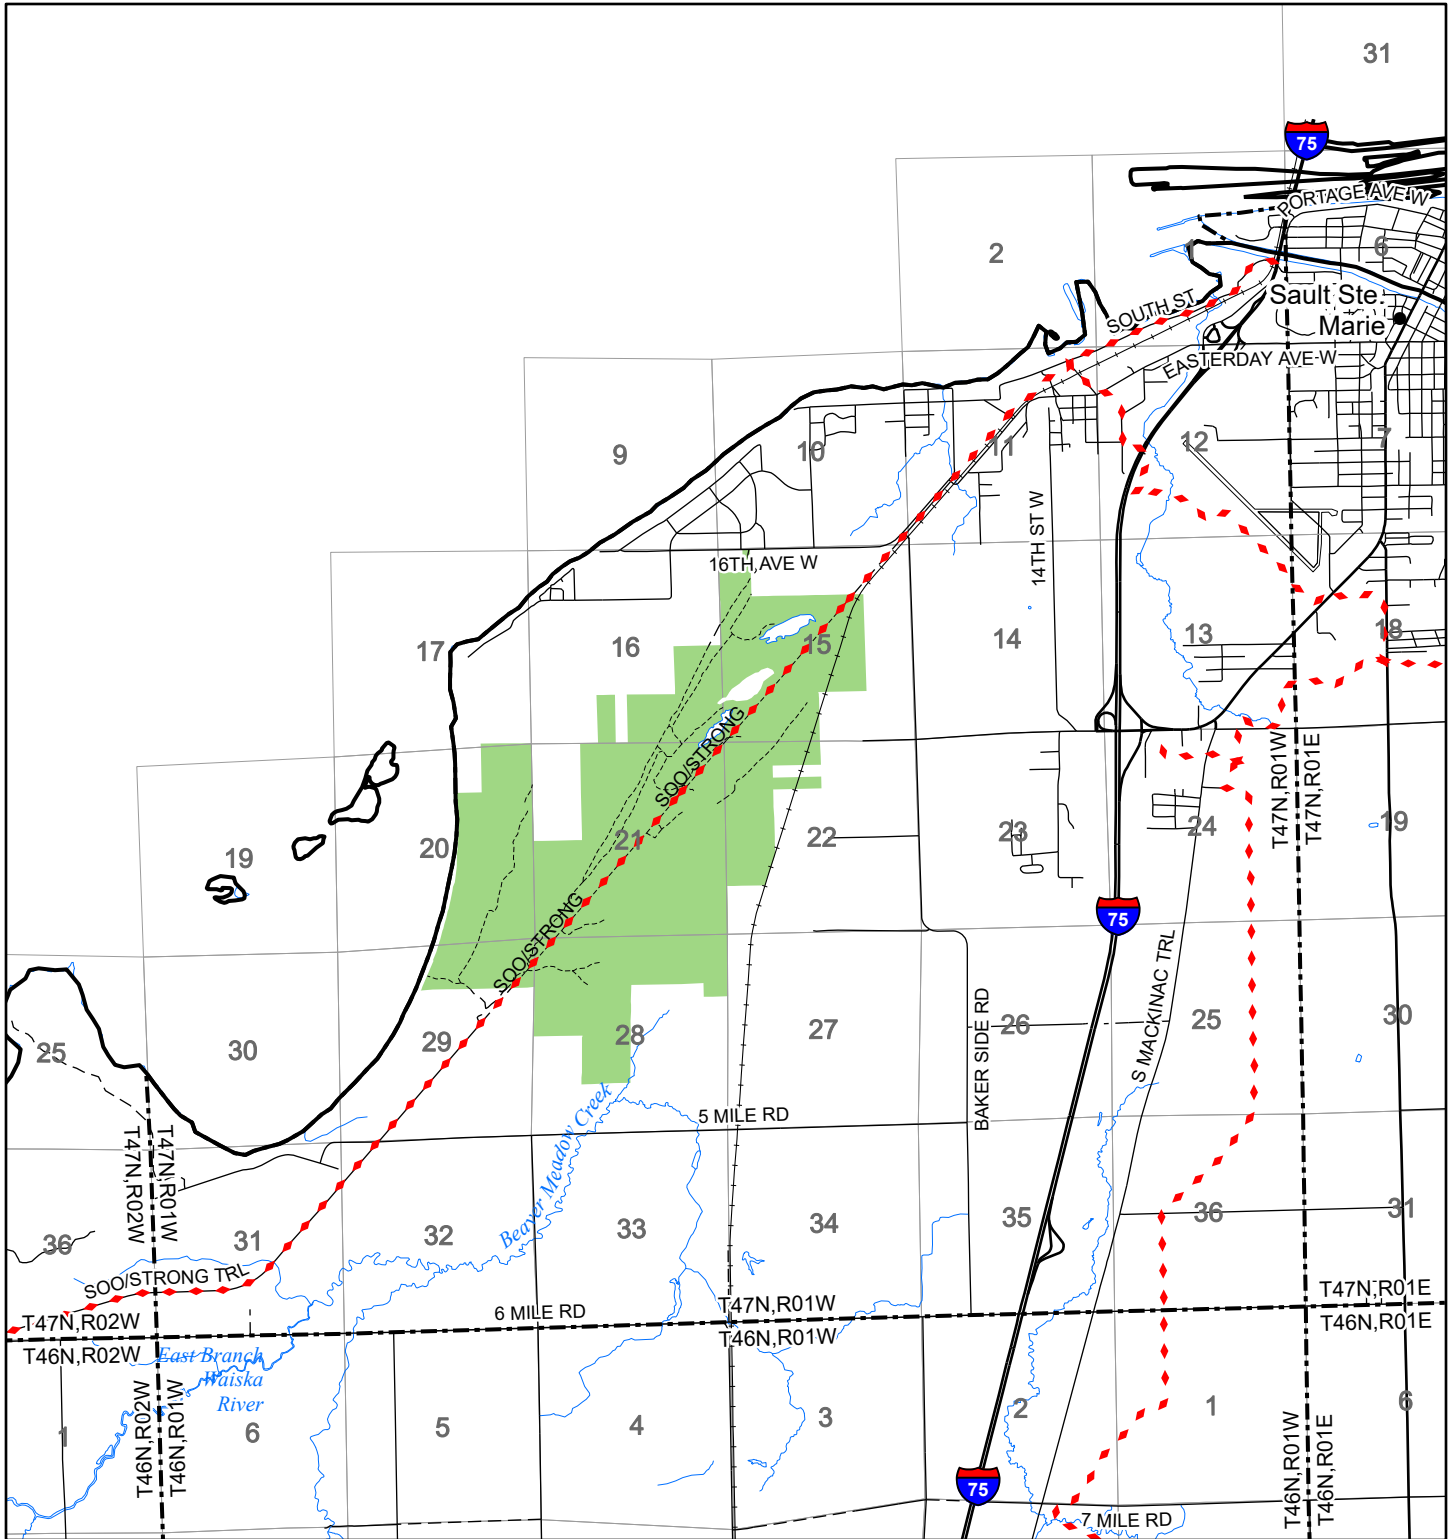

2022 Fuelwood Collection Map

T47N,R01W

CHIPPEWA CO.

- Open to Fuelwood Collection
- Open (Recently Closed Timber Sale)
- State land closed to fuelwood collection
- Snowmobile trail

Effective: April 1, 2022