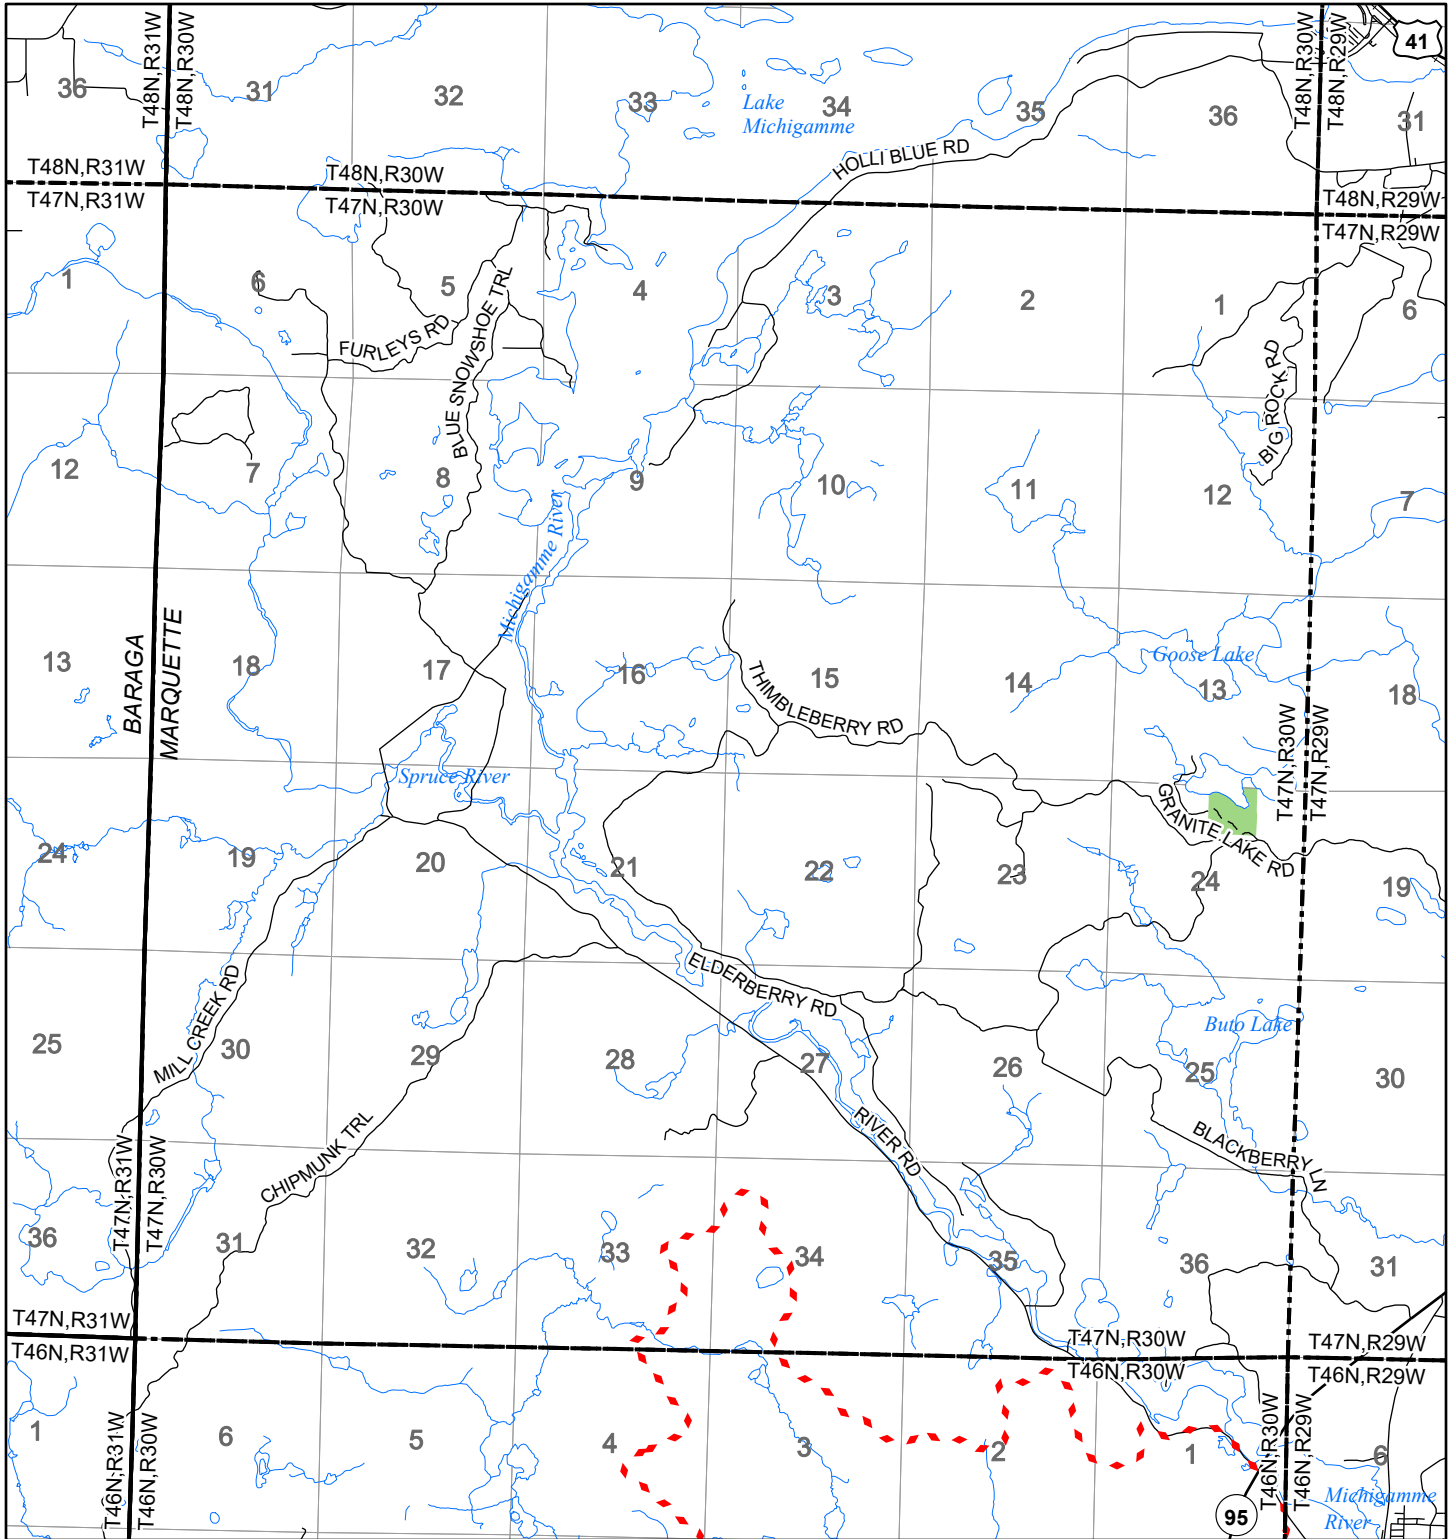

# 2022 Fuelwood Collection Map

## T47N,R30W

### MARQUETTE CO.

- Open to Fuelwood Collection
- Open (Recently Closed Timber Sale)
- State land closed to fuelwood collection
- Snowmobile trail

Effective: April 1, 2022