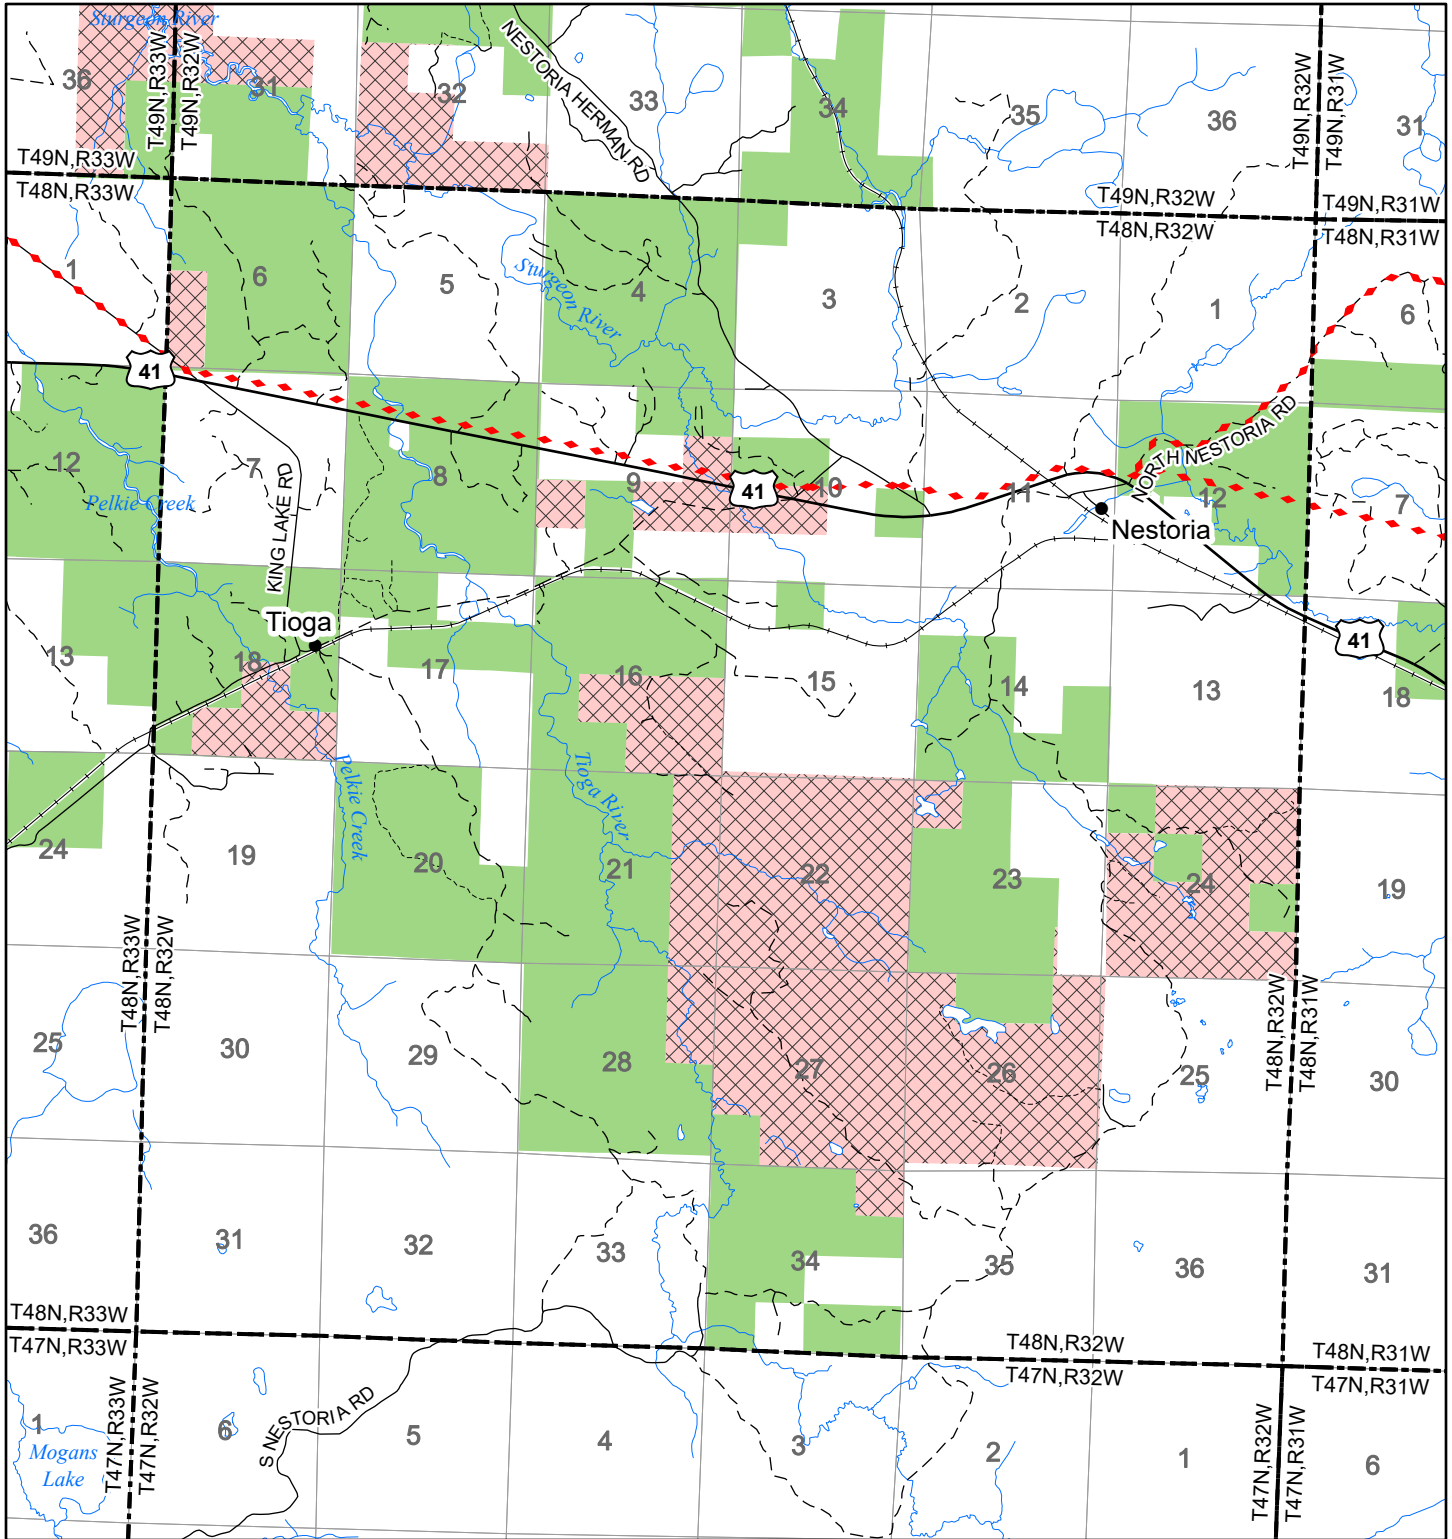

2022 Fuelwood Collection Map

T48N,R32W

BARAGA CO.

- Open to Fuelwood Collection
- Open (Recently Closed Timber Sale)
- State land closed to fuelwood collection
- Snowmobile trail

Effective: April 1, 2022