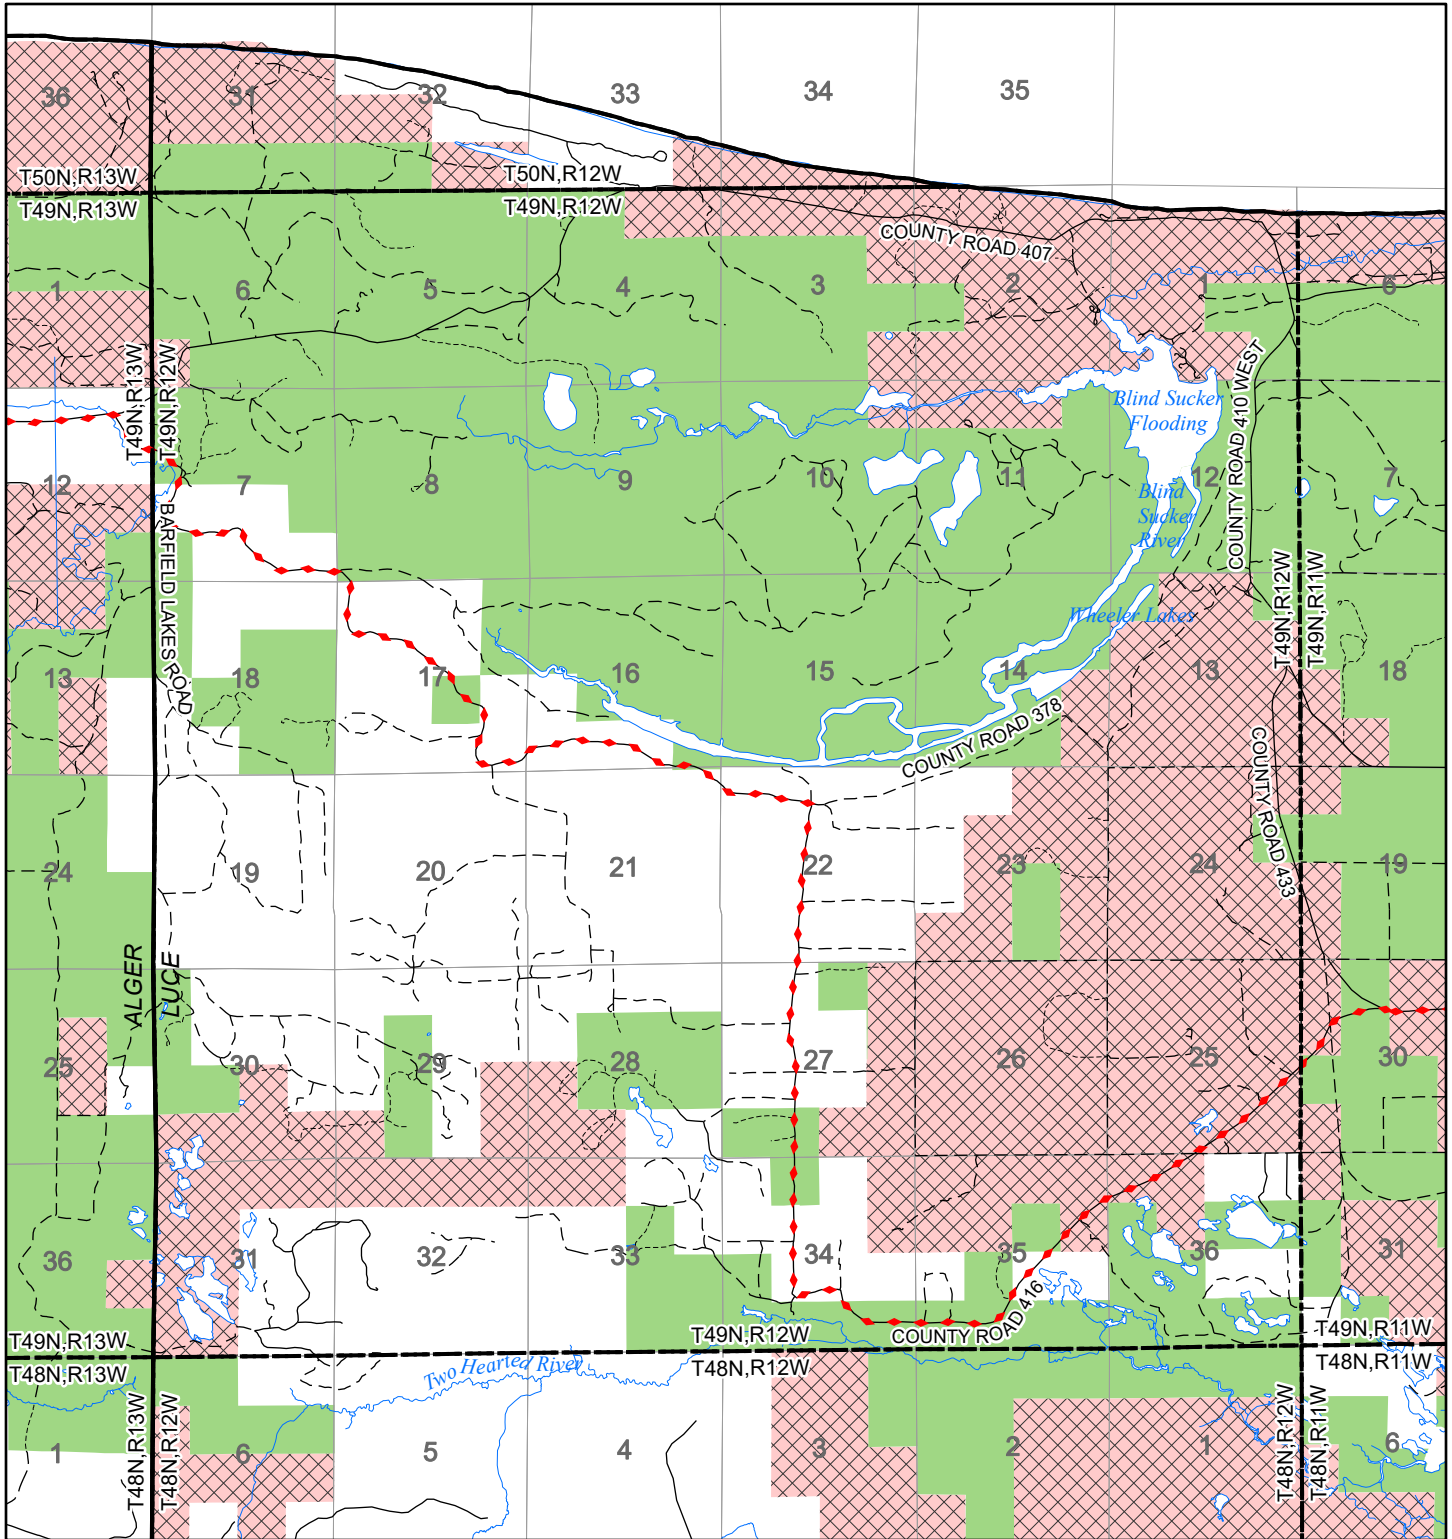

2022 Fuelwood Collection Map

T49N,R12W

LUCE CO.

- Open to Fuelwood Collection
- Open (Recently Closed Timber Sale)
- State land closed to fuelwood collection
- Snowmobile trail

Effective: April 1, 2022