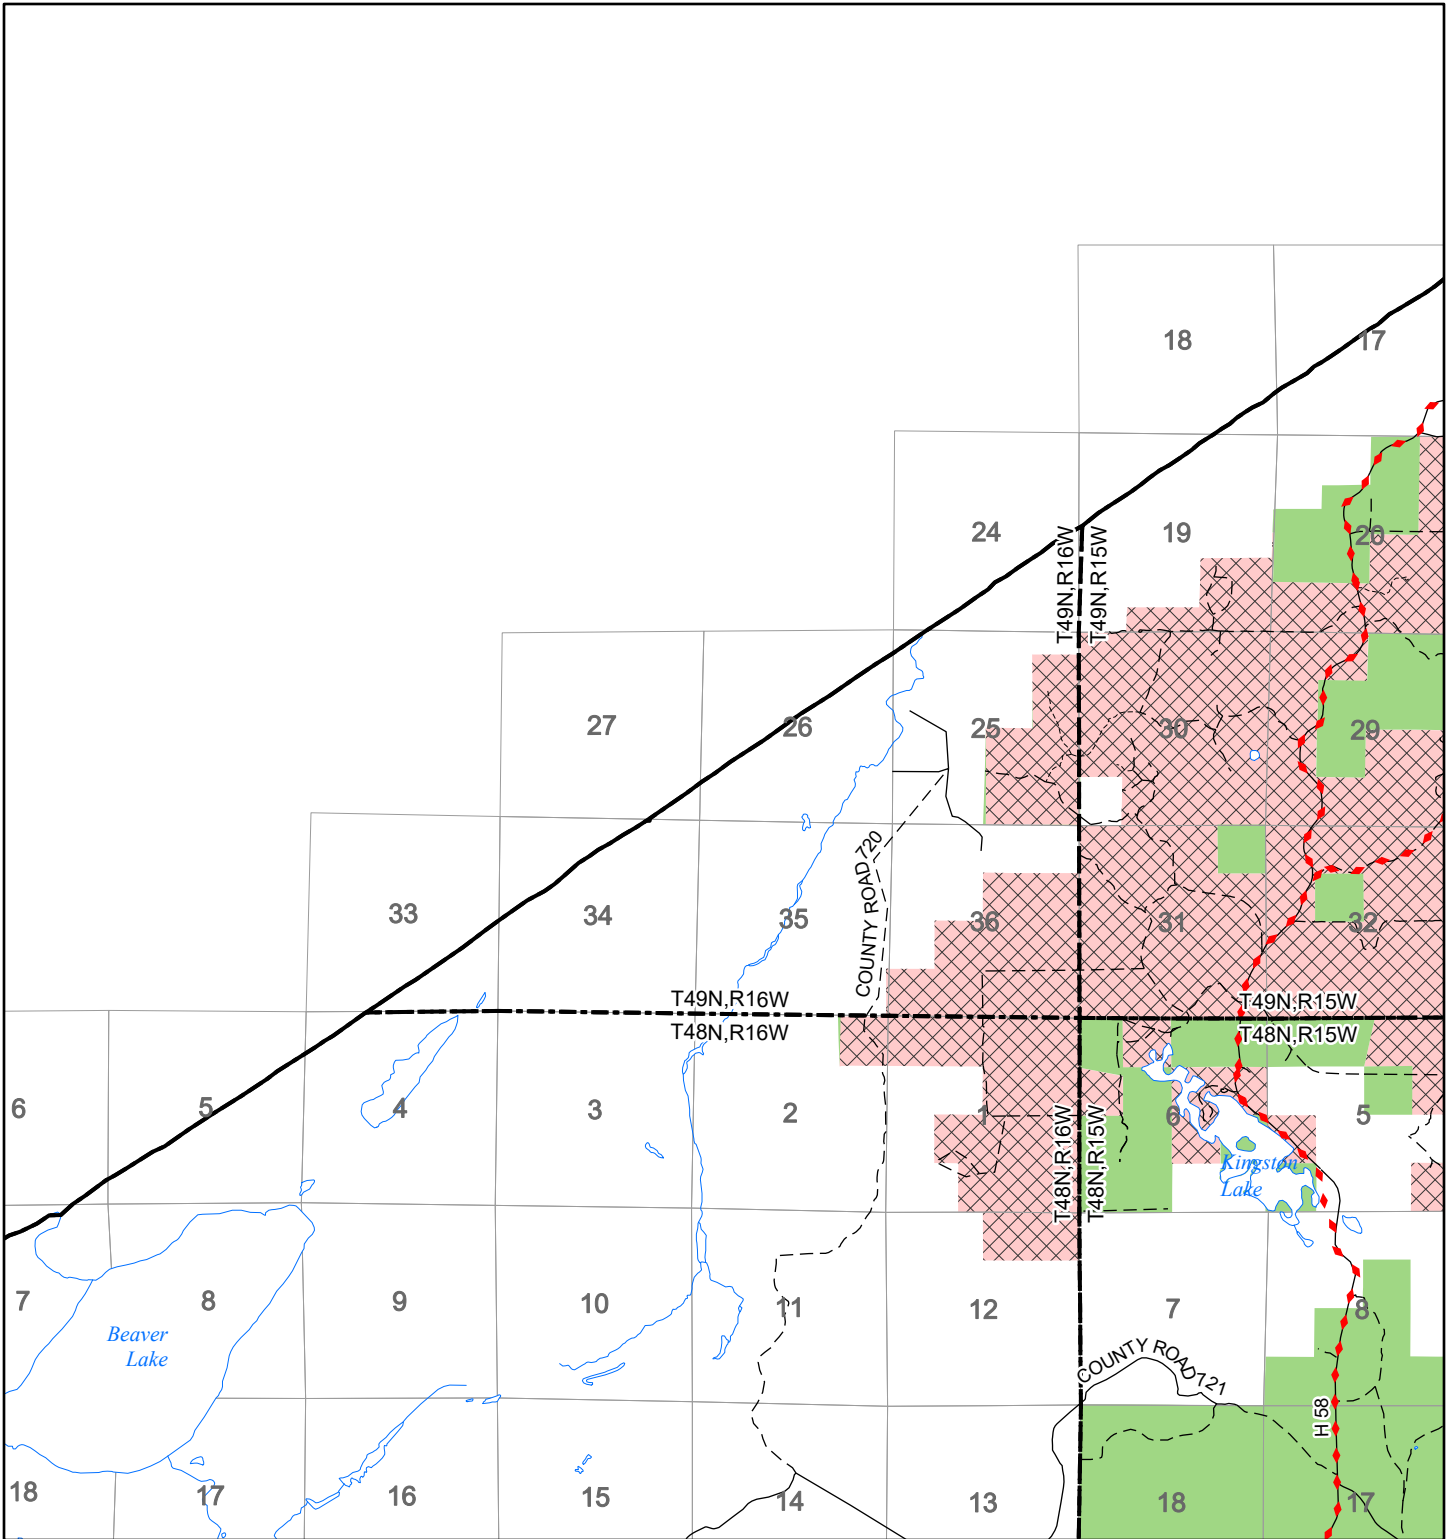

2022 Fuelwood Collection Map

T49N,R16W

ALGER CO.

- Open to Fuelwood Collection
- Open (Recently Closed Timber Sale)
- State land closed to fuelwood collection
- Snowmobile trail

N
↑
 0 1 Miles
 04/06/2022