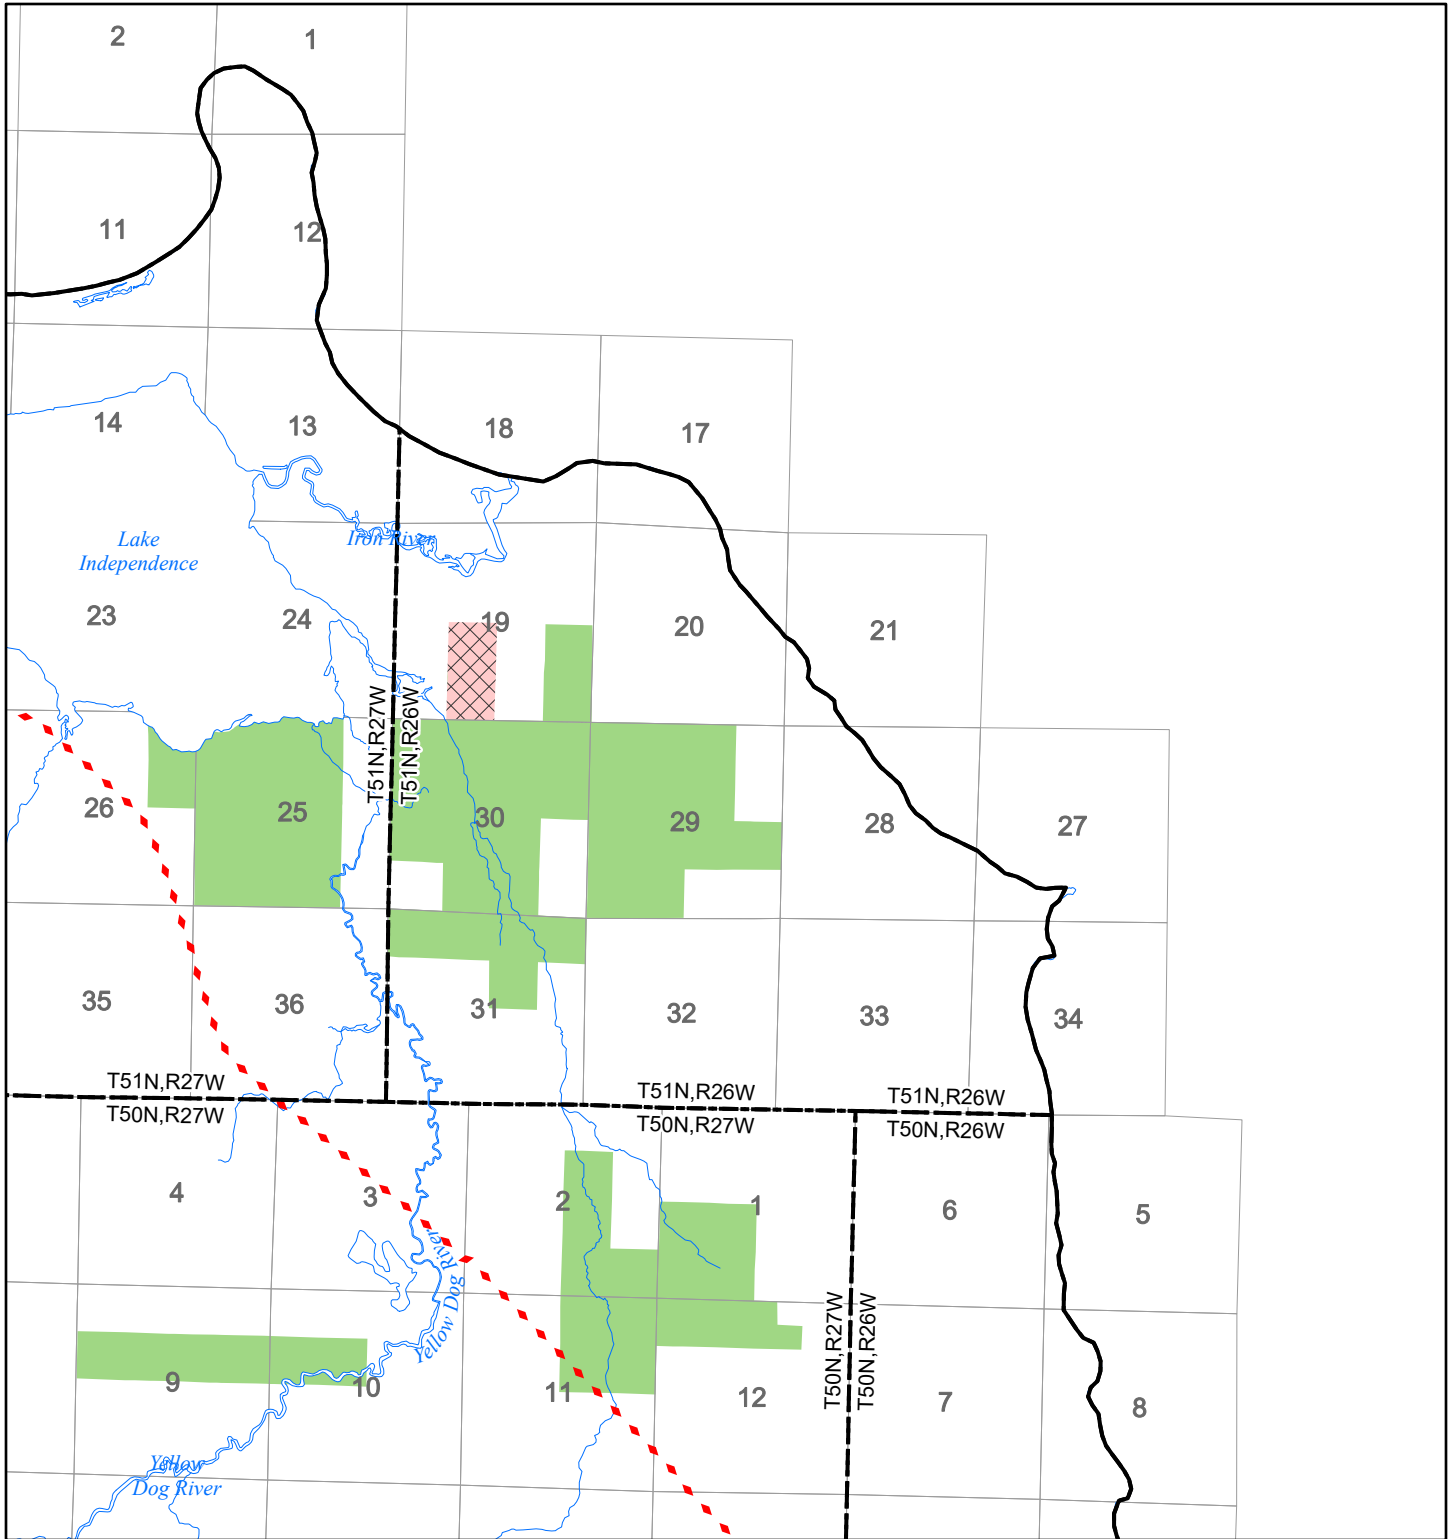

2022 Fuelwood Collection Map

T51N,R26W

MARQUETTE CO.

- Open to Fuelwood Collection
- Open (Recently Closed Timber Sale)
- State land closed to fuelwood collection
- Snowmobile trail

Effective: April 1, 2022