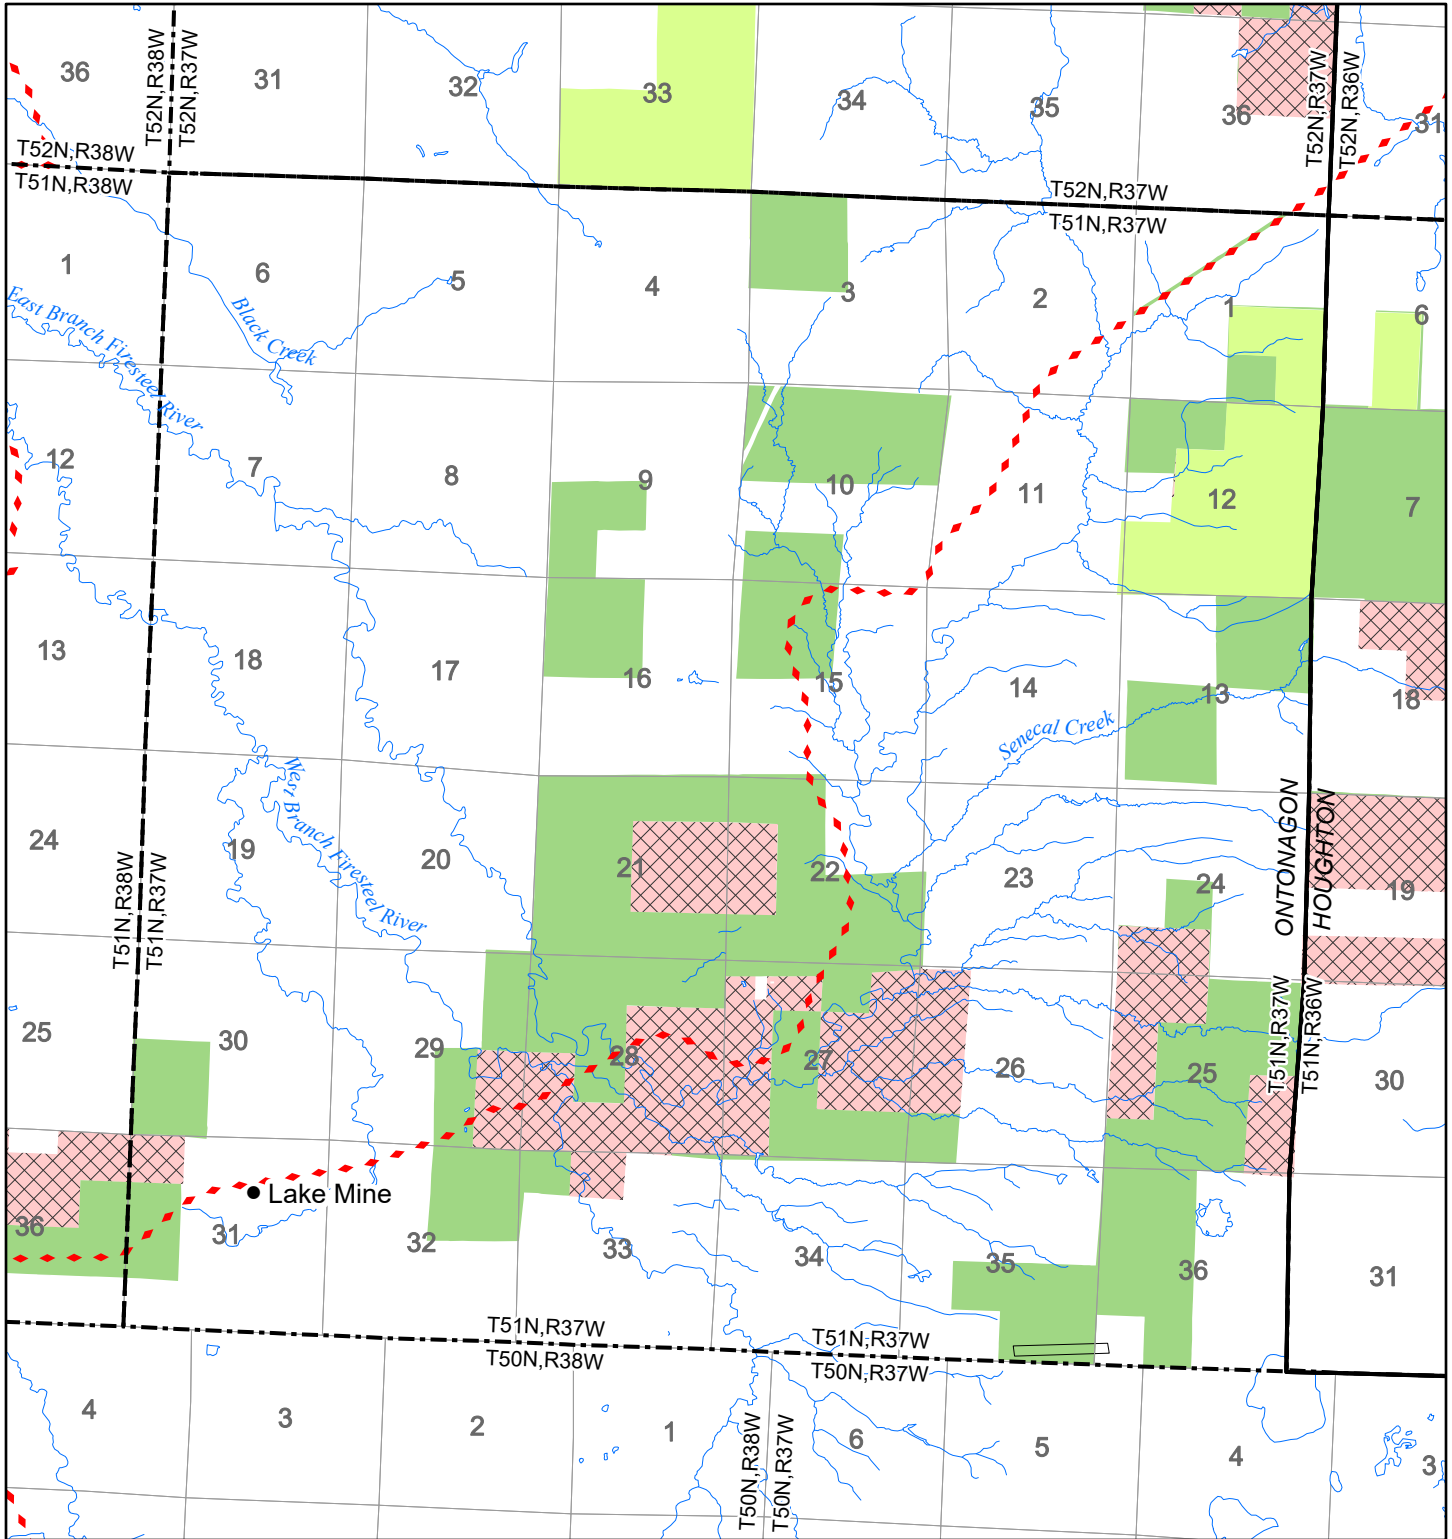

2022 Fuelwood Collection Map

T51N,R37W

ONTONAGON CO.

- Open to Fuelwood Collection
- Open (Recently Closed Timber Sale)
- State land closed to fuelwood collection
- Snowmobile trail

Effective: April 1, 2022