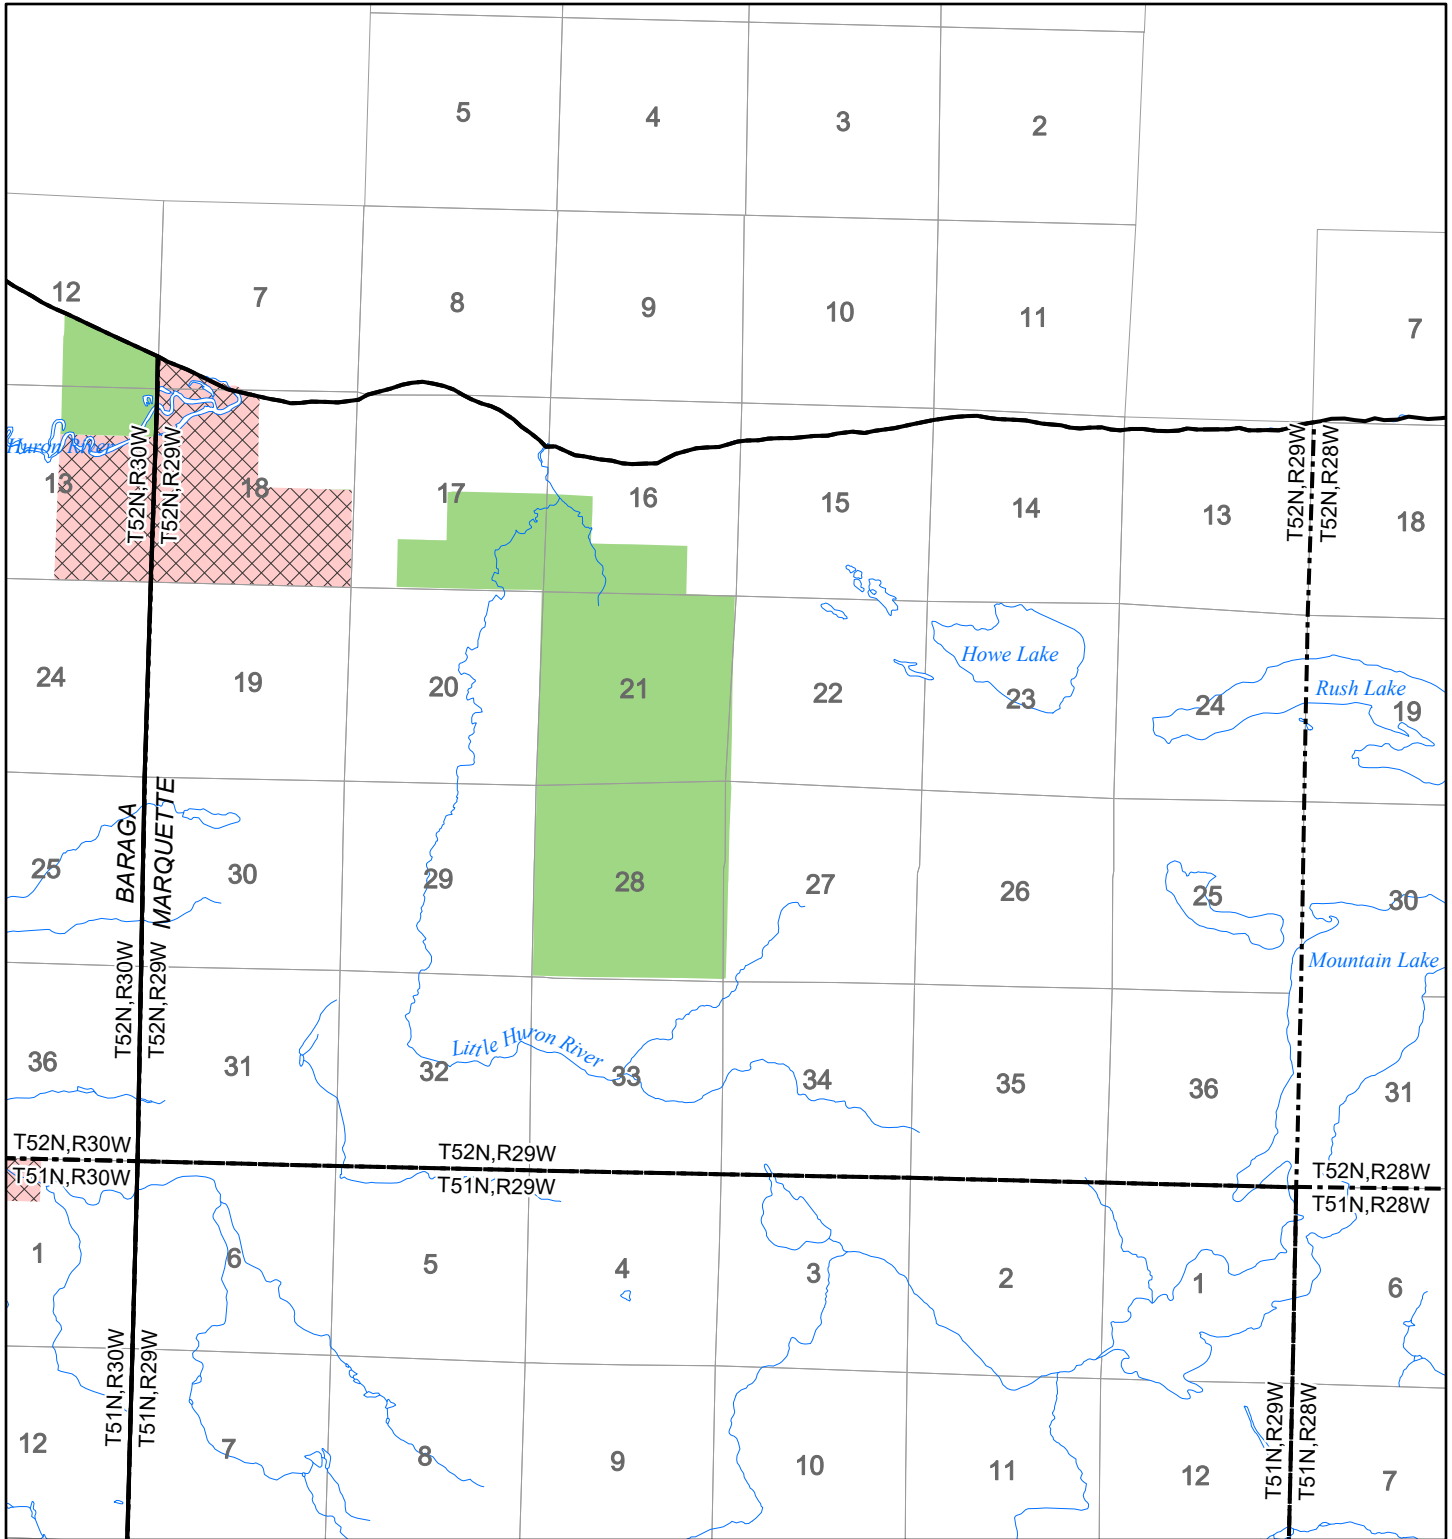

2022 Fuelwood Collection Map

T52N,R29W

MARQUETTE CO.

- Open to Fuelwood Collection
- Open (Recently Closed Timber Sale)
- State land closed to fuelwood collection
- Snowmobile trail

Effective: April 1, 2022