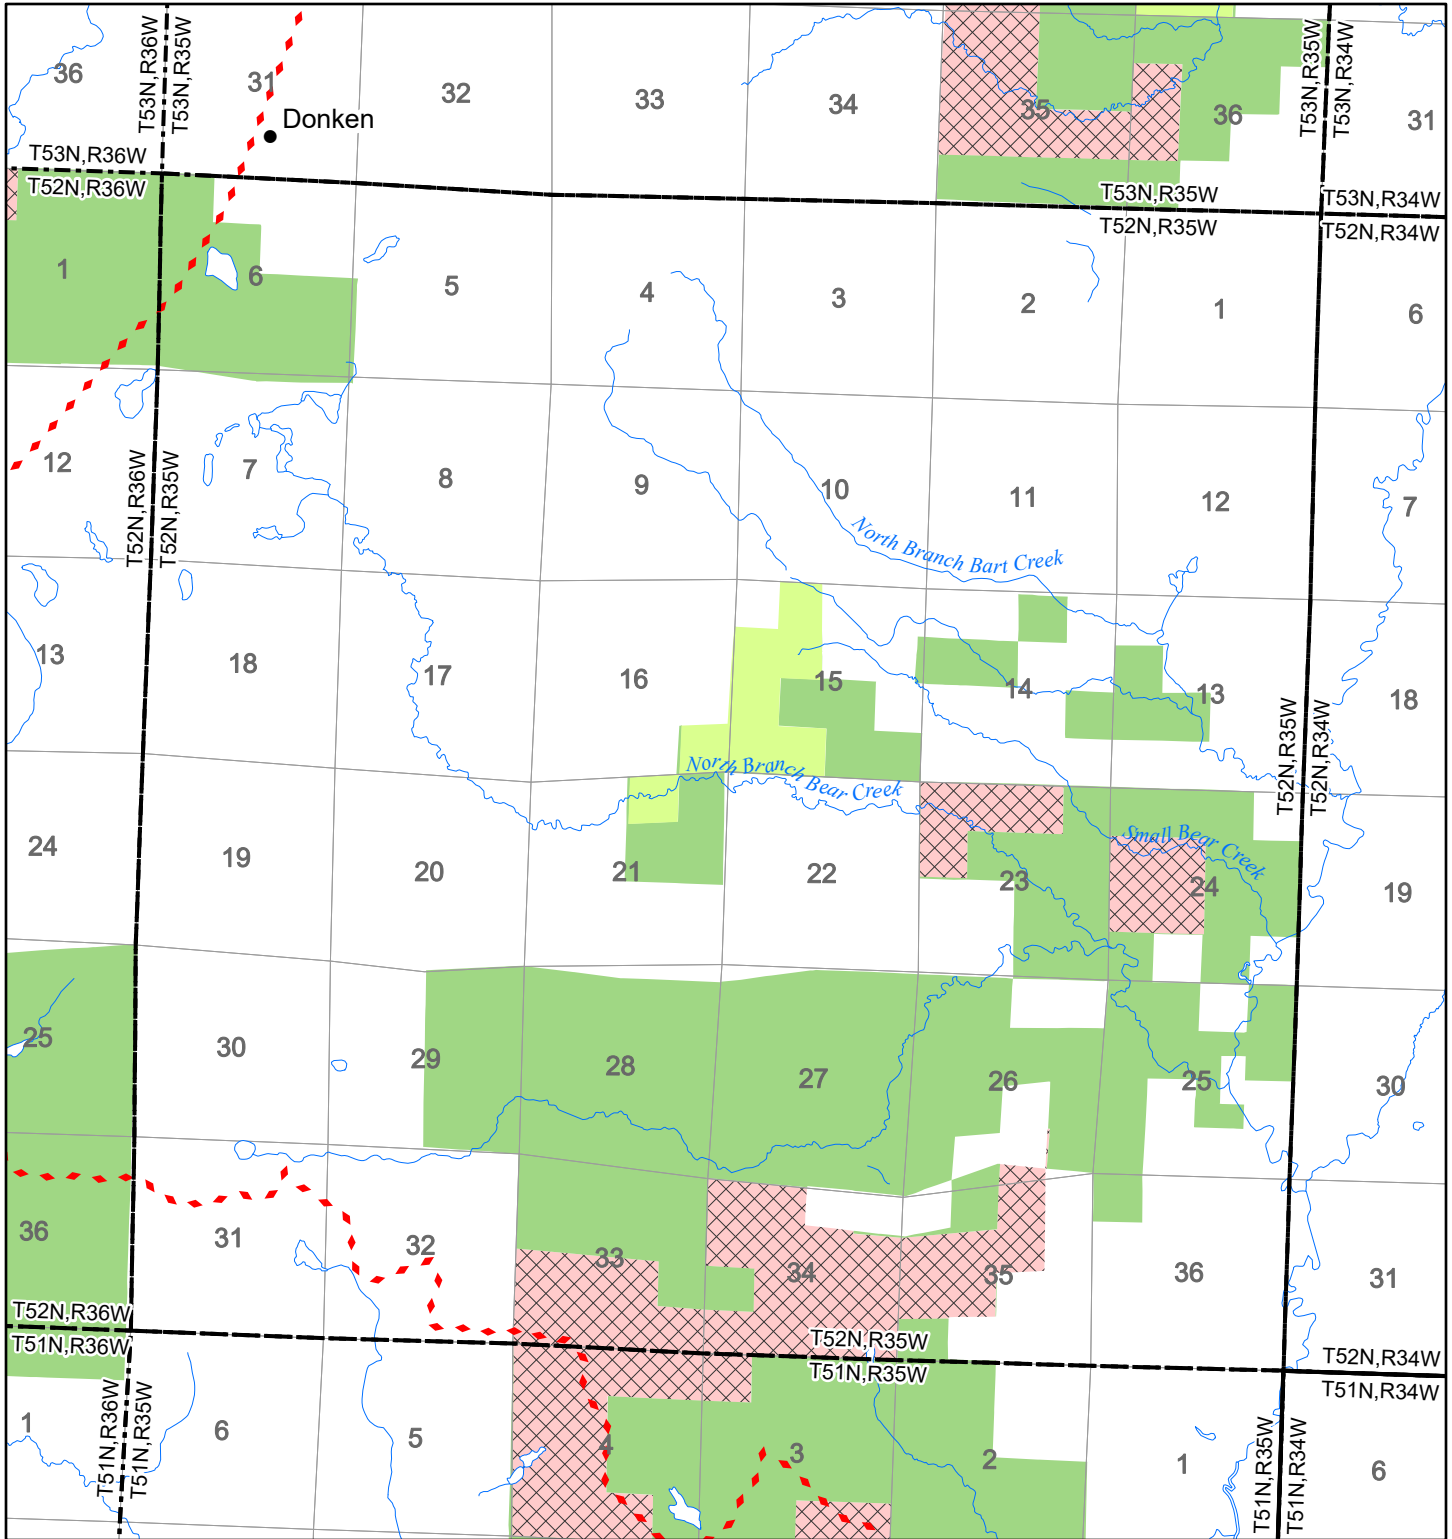

# 2022 Fuelwood Collection Map

## T52N,R35W

### HOUGHTON CO.

- Open to Fuelwood Collection
- Open (Recently Closed Timber Sale)
- State land closed to fuelwood collection
- Snowmobile trail

Effective: April 1, 2022