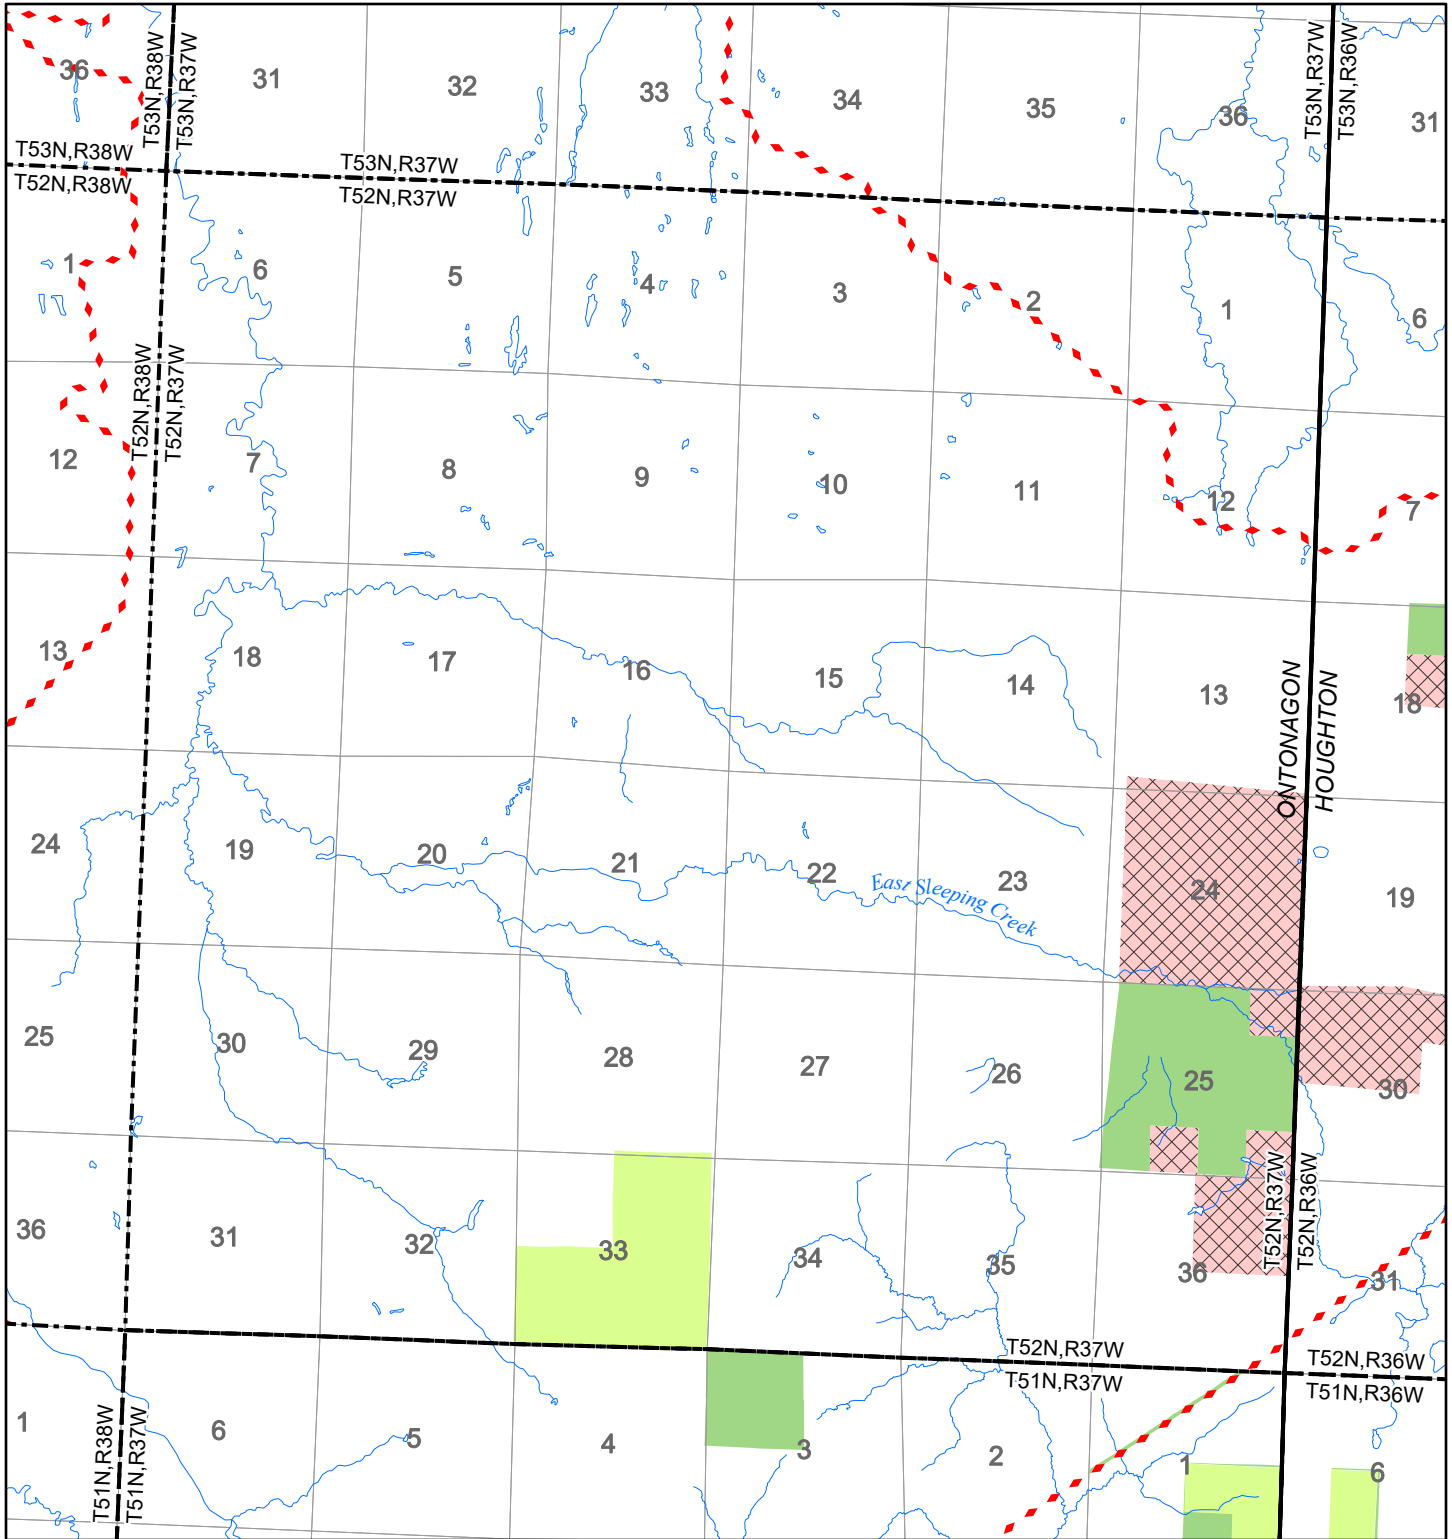

# 2022 Fuelwood Collection Map

## T52N,R37W

### ONTONAGON CO.

- Open to Fuelwood Collection
- Open (Recently Closed Timber Sale)
- State land closed to fuelwood collection
- Snowmobile trail

Effective: April 1, 2022