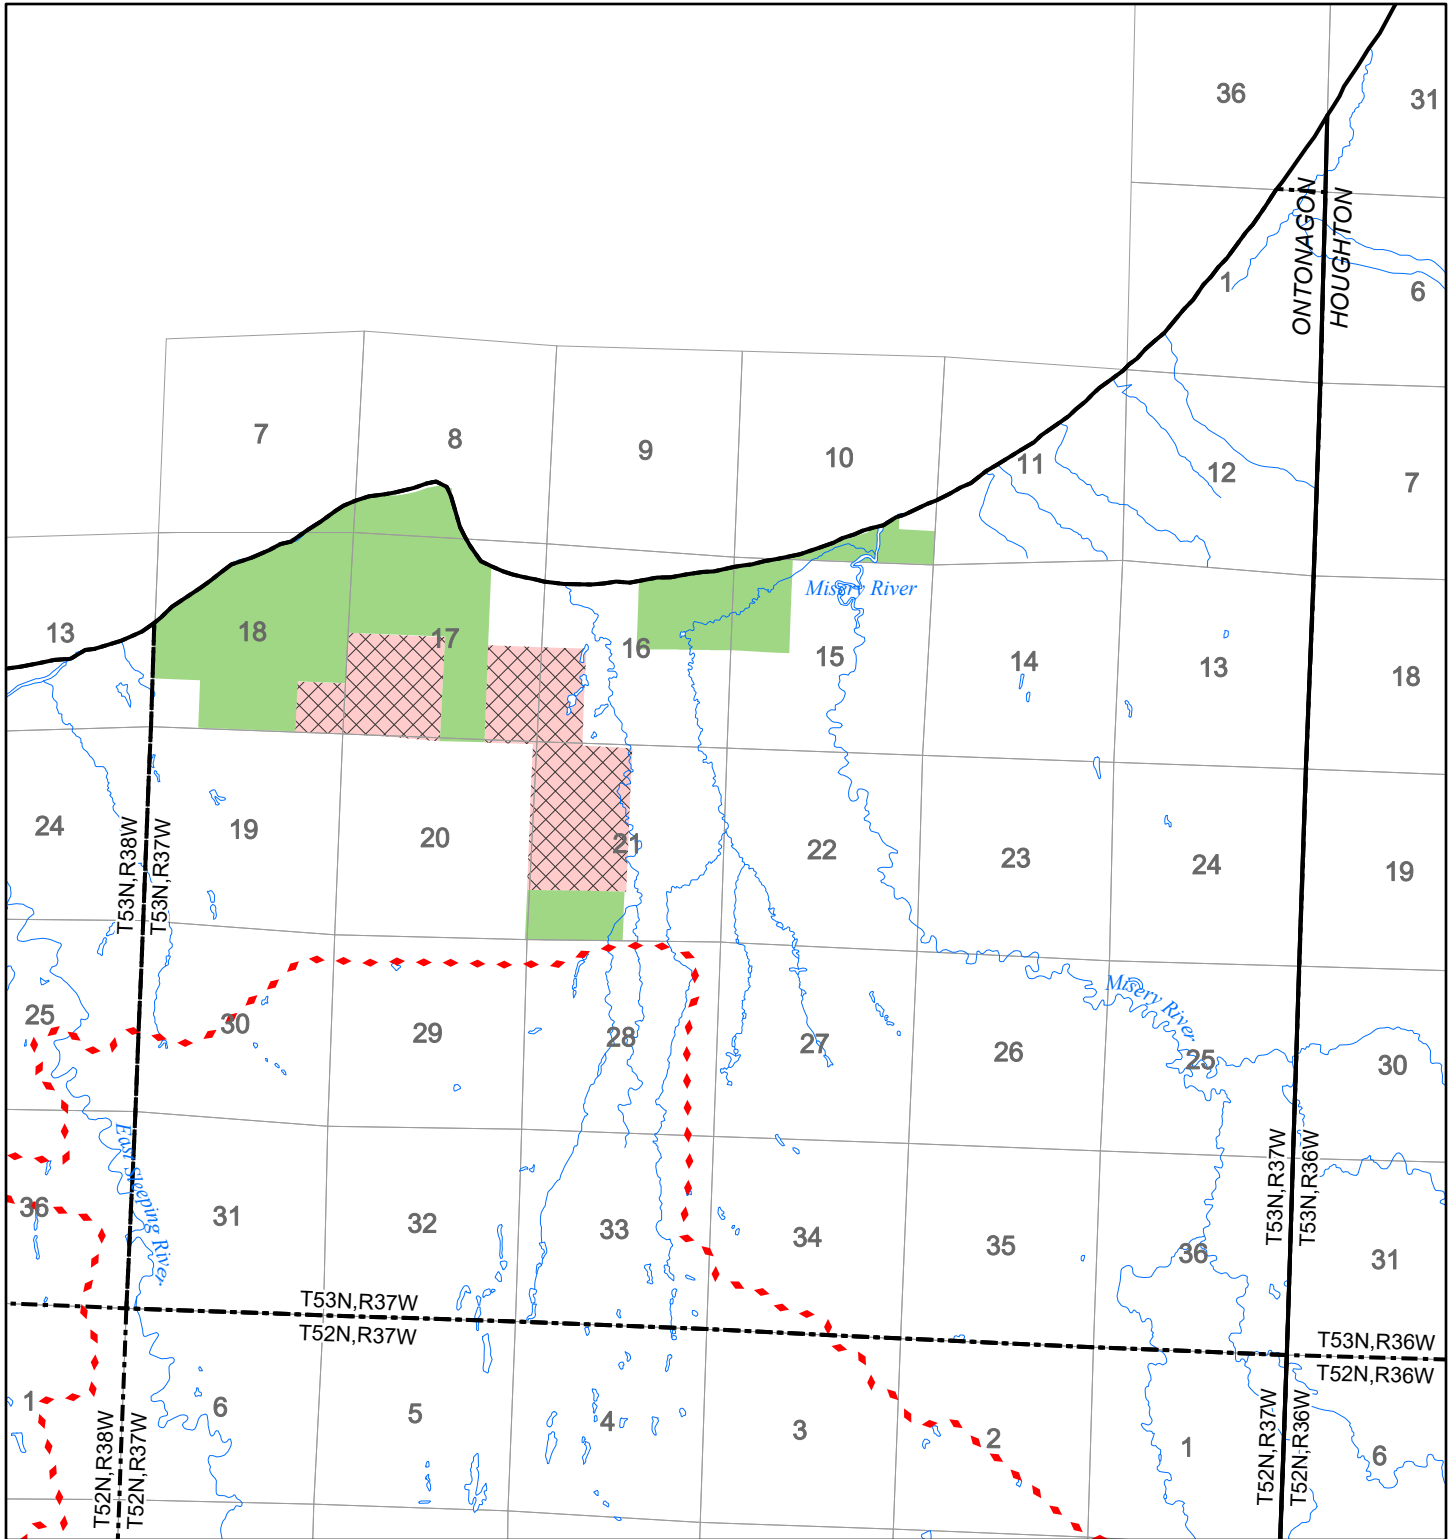

# 2022 Fuelwood Collection Map

## T53N,R37W

### ONTONAGON CO.

- Open to Fuelwood Collection
- Open (Recently Closed Timber Sale)
- State land closed to fuelwood collection
- Snowmobile trail

Effective: April 1, 2022