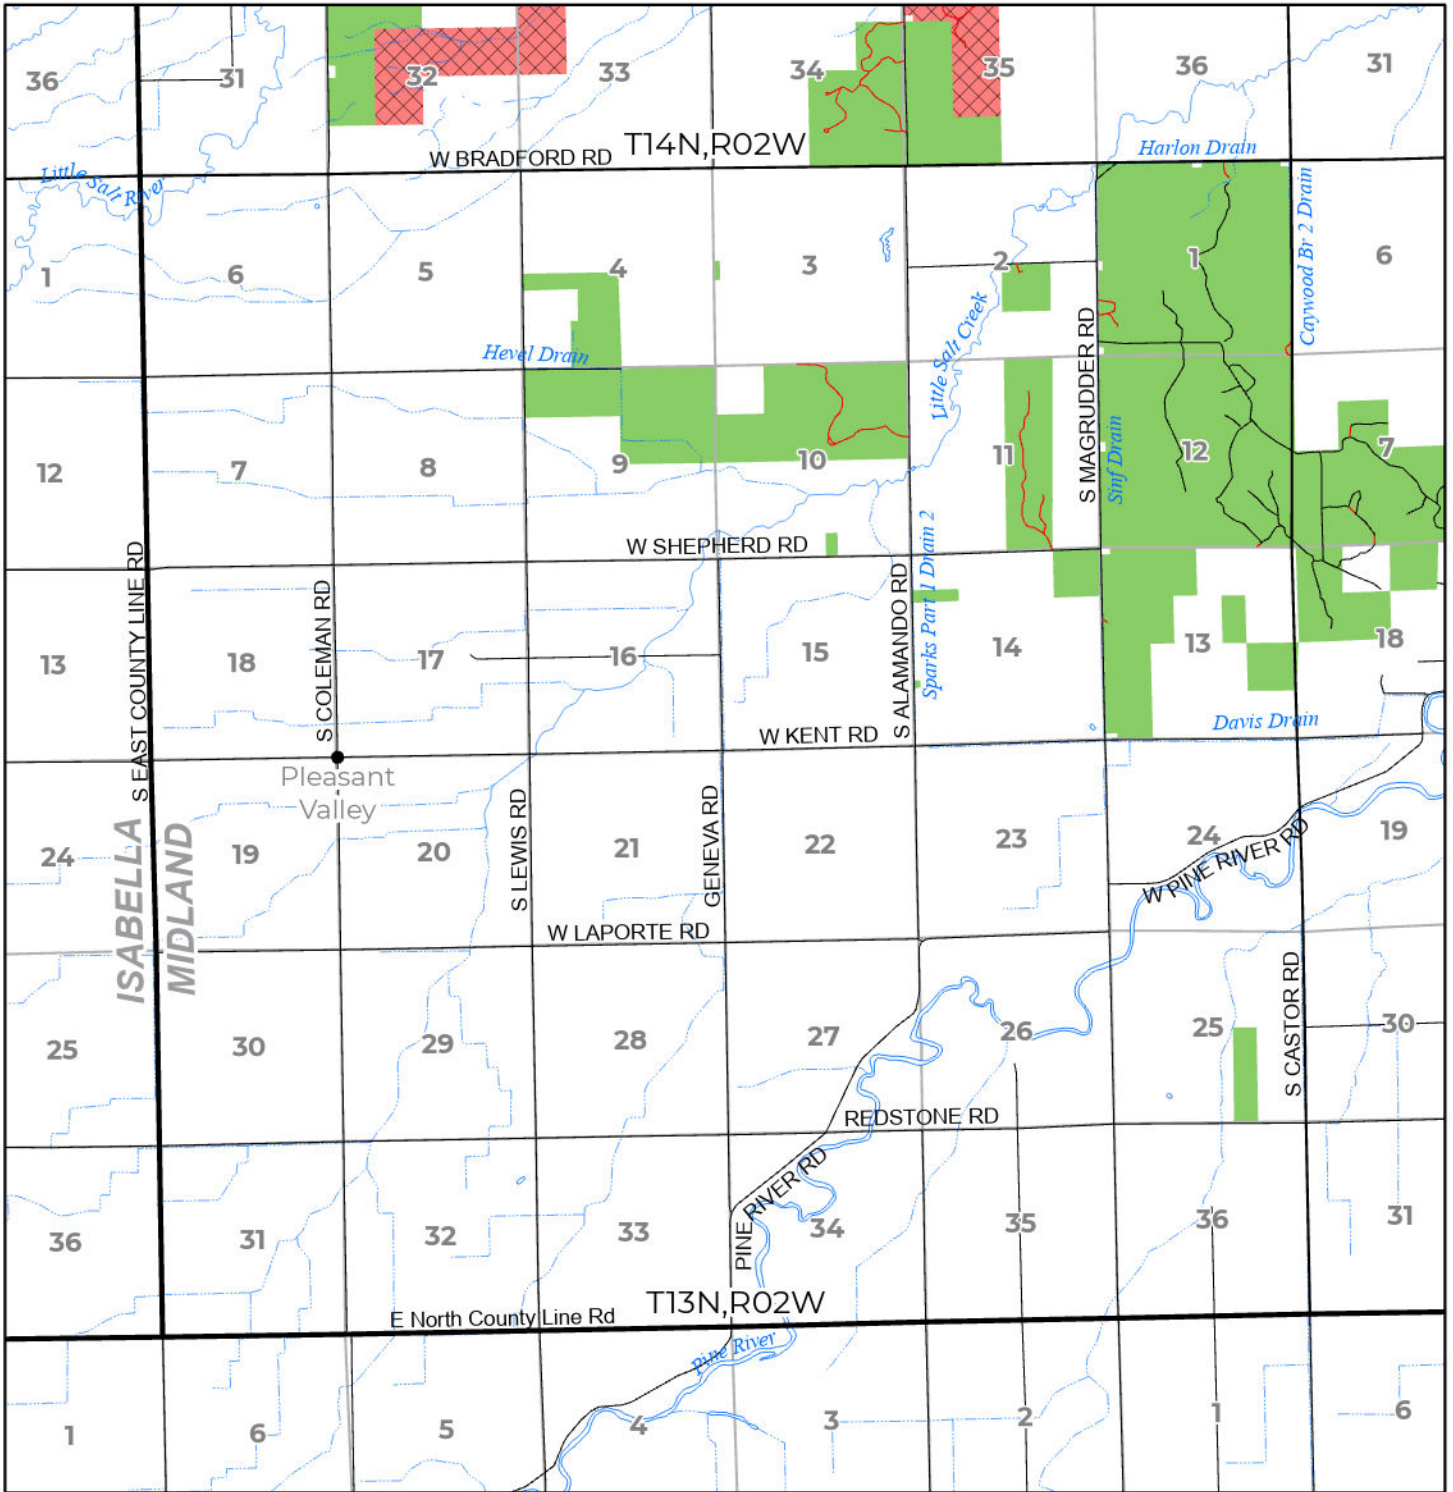

2024 FUELWOOD COLLECTION
MIDLAND COUNTY
T13N,R02W

- Open (Recently Closed Timber Sale)
- Open
- Open (Military Restrictions – Possible closure from May to September)
- Closed