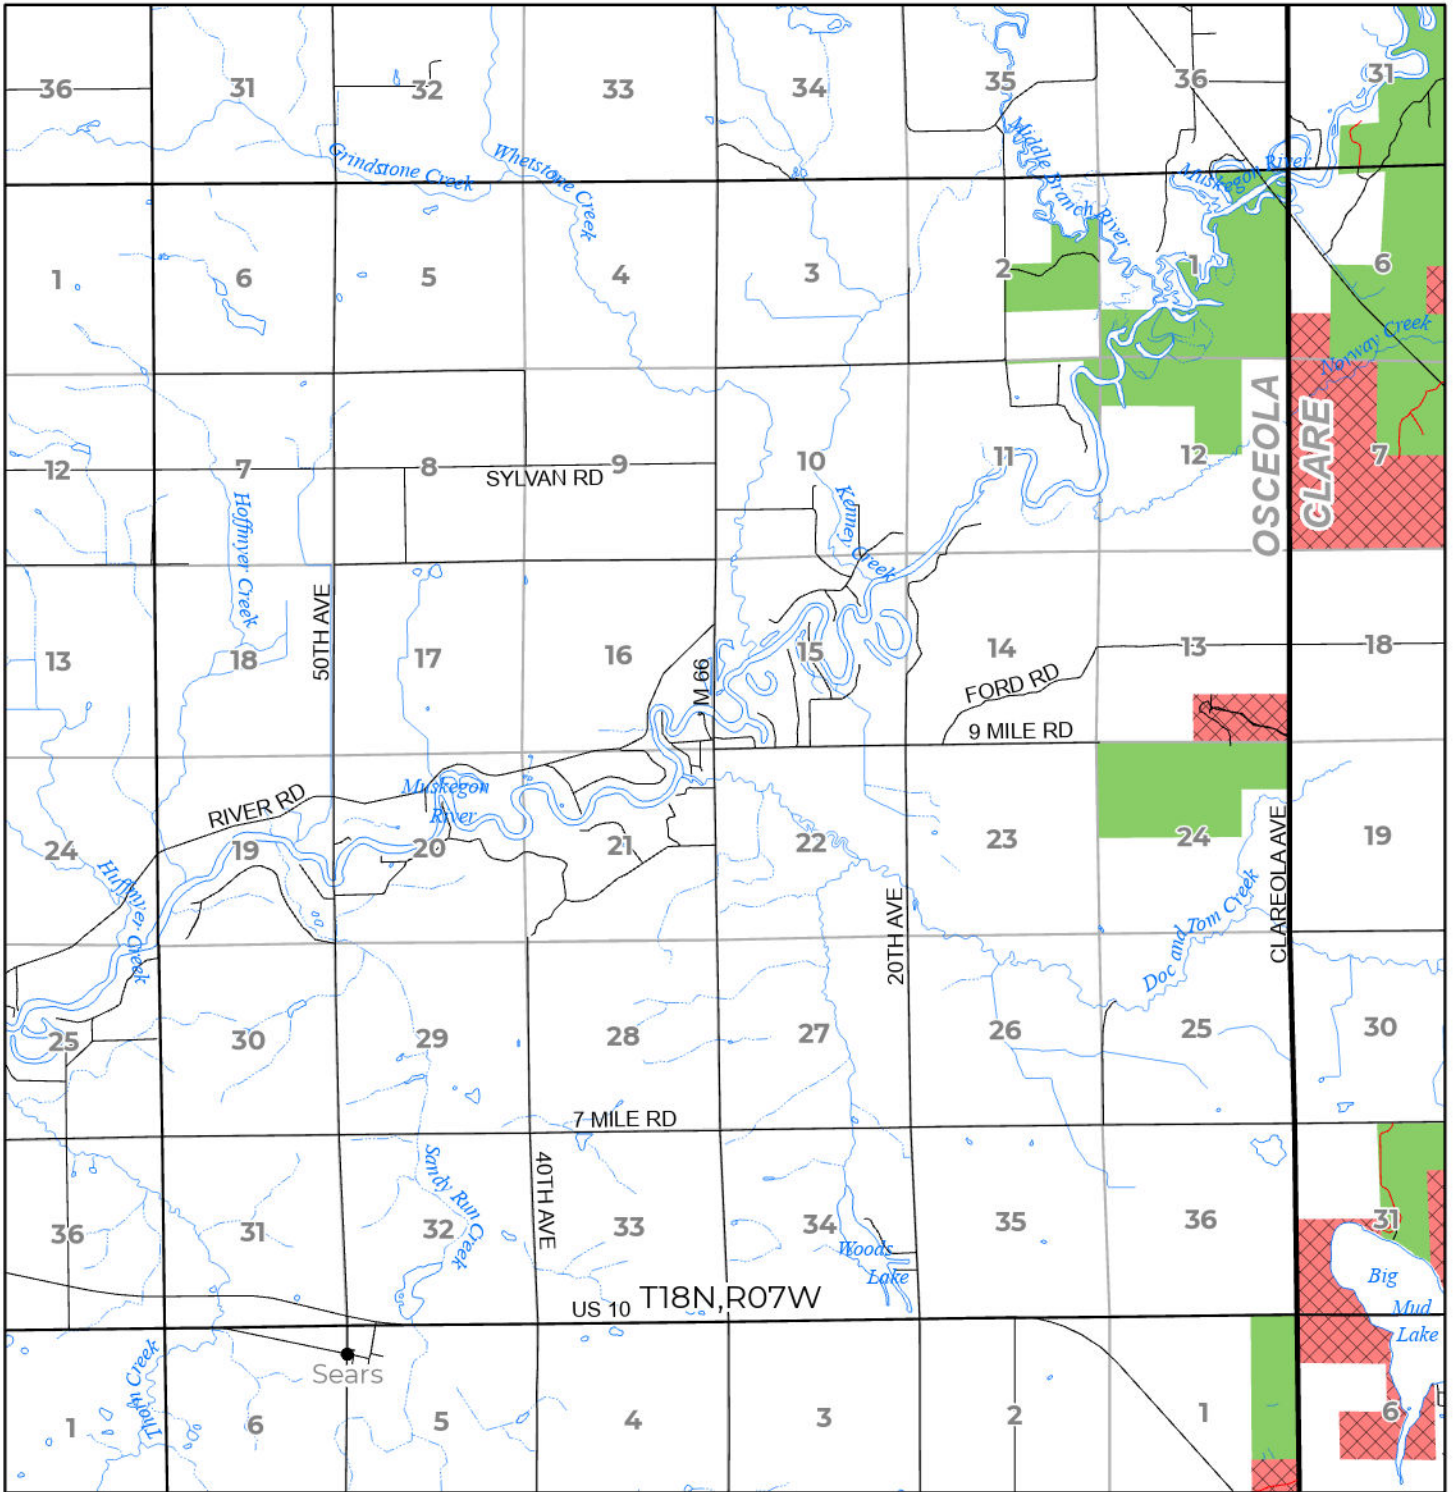

2024 FUELWOOD COLLECTION
OSCEOLA COUNTY
T18N,R07W

- Open (Recently Closed Timber Sale)
- Open
- Open (Military Restrictions - Possible closure from May to September)
- Closed