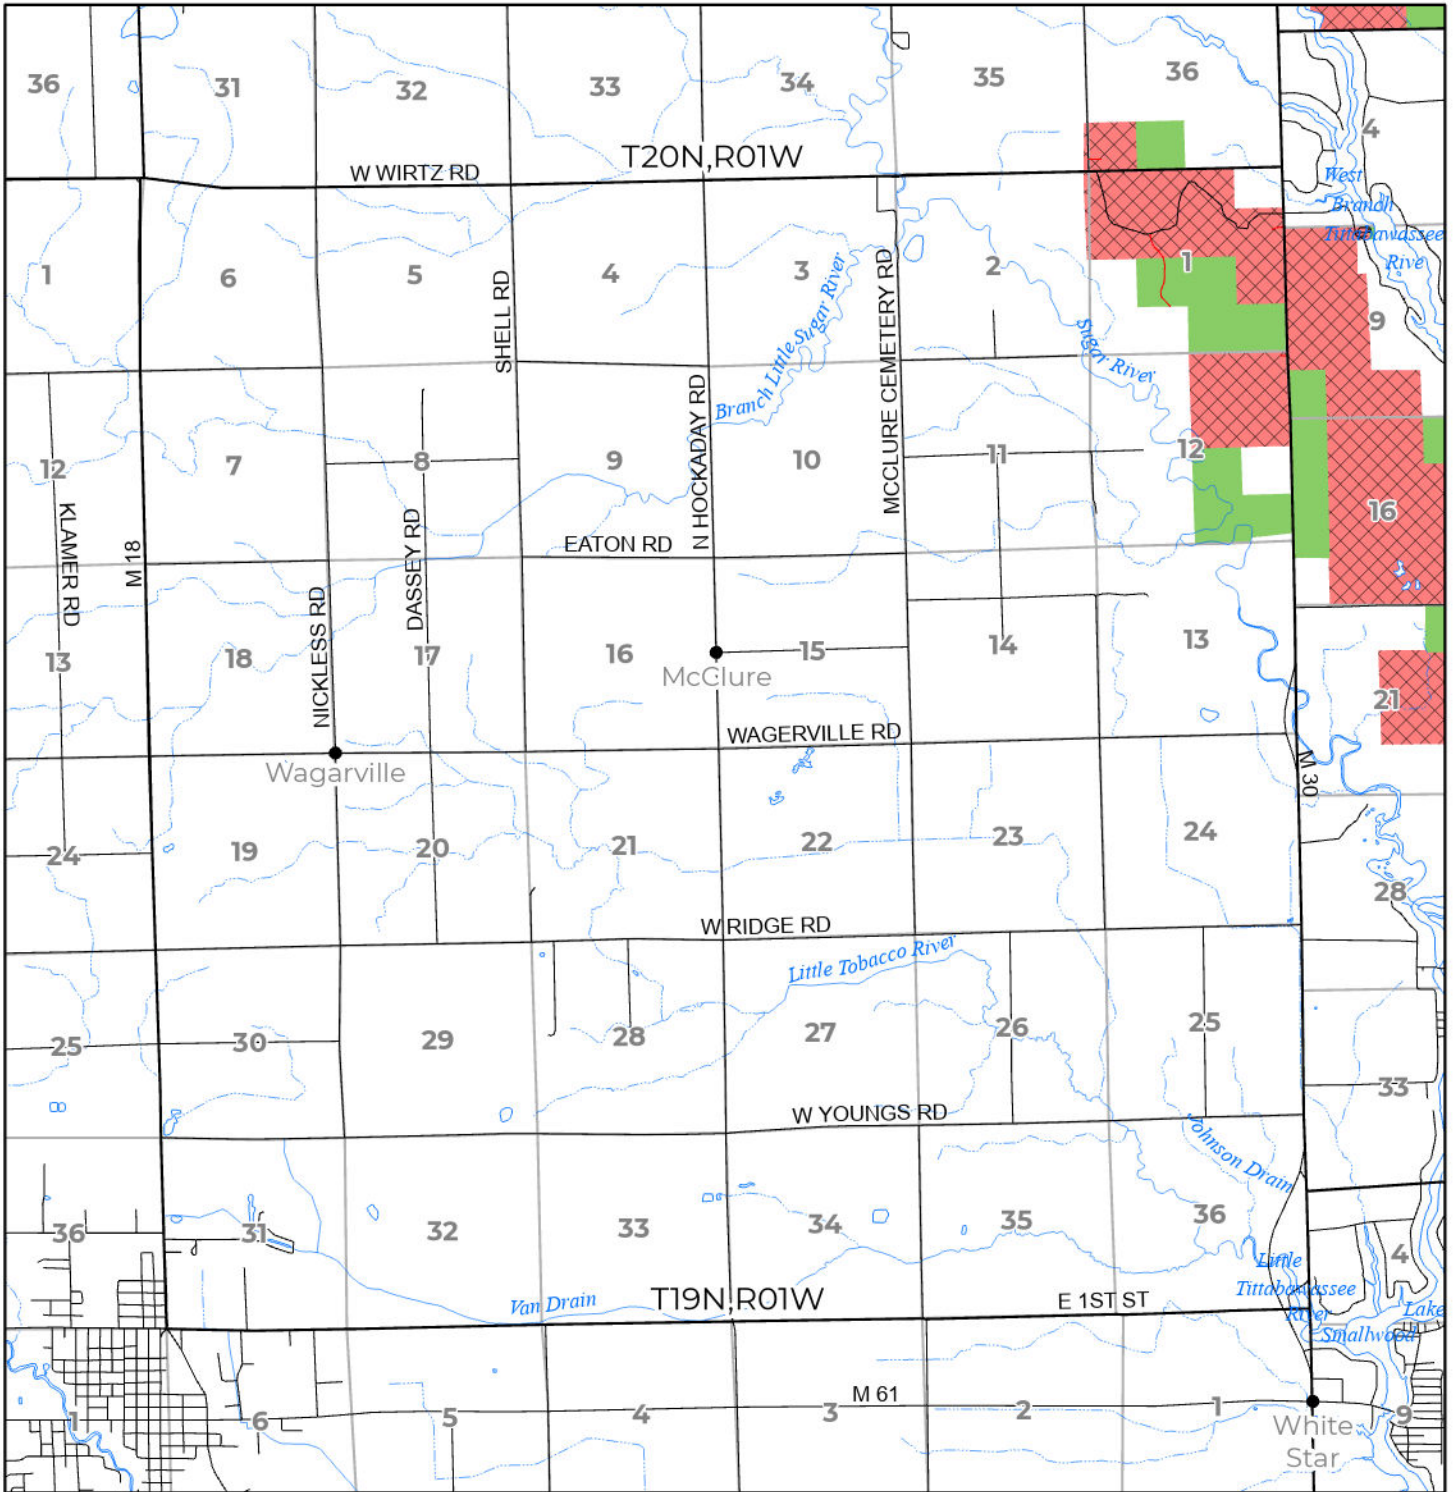

2024 FUELWOOD COLLECTION
GLADWIN COUNTY
T19N,R01W

- Open (Recently Closed Timber Sale)
- Open
- Open (Military Restrictions - Possible closure from May to September)
- Closed