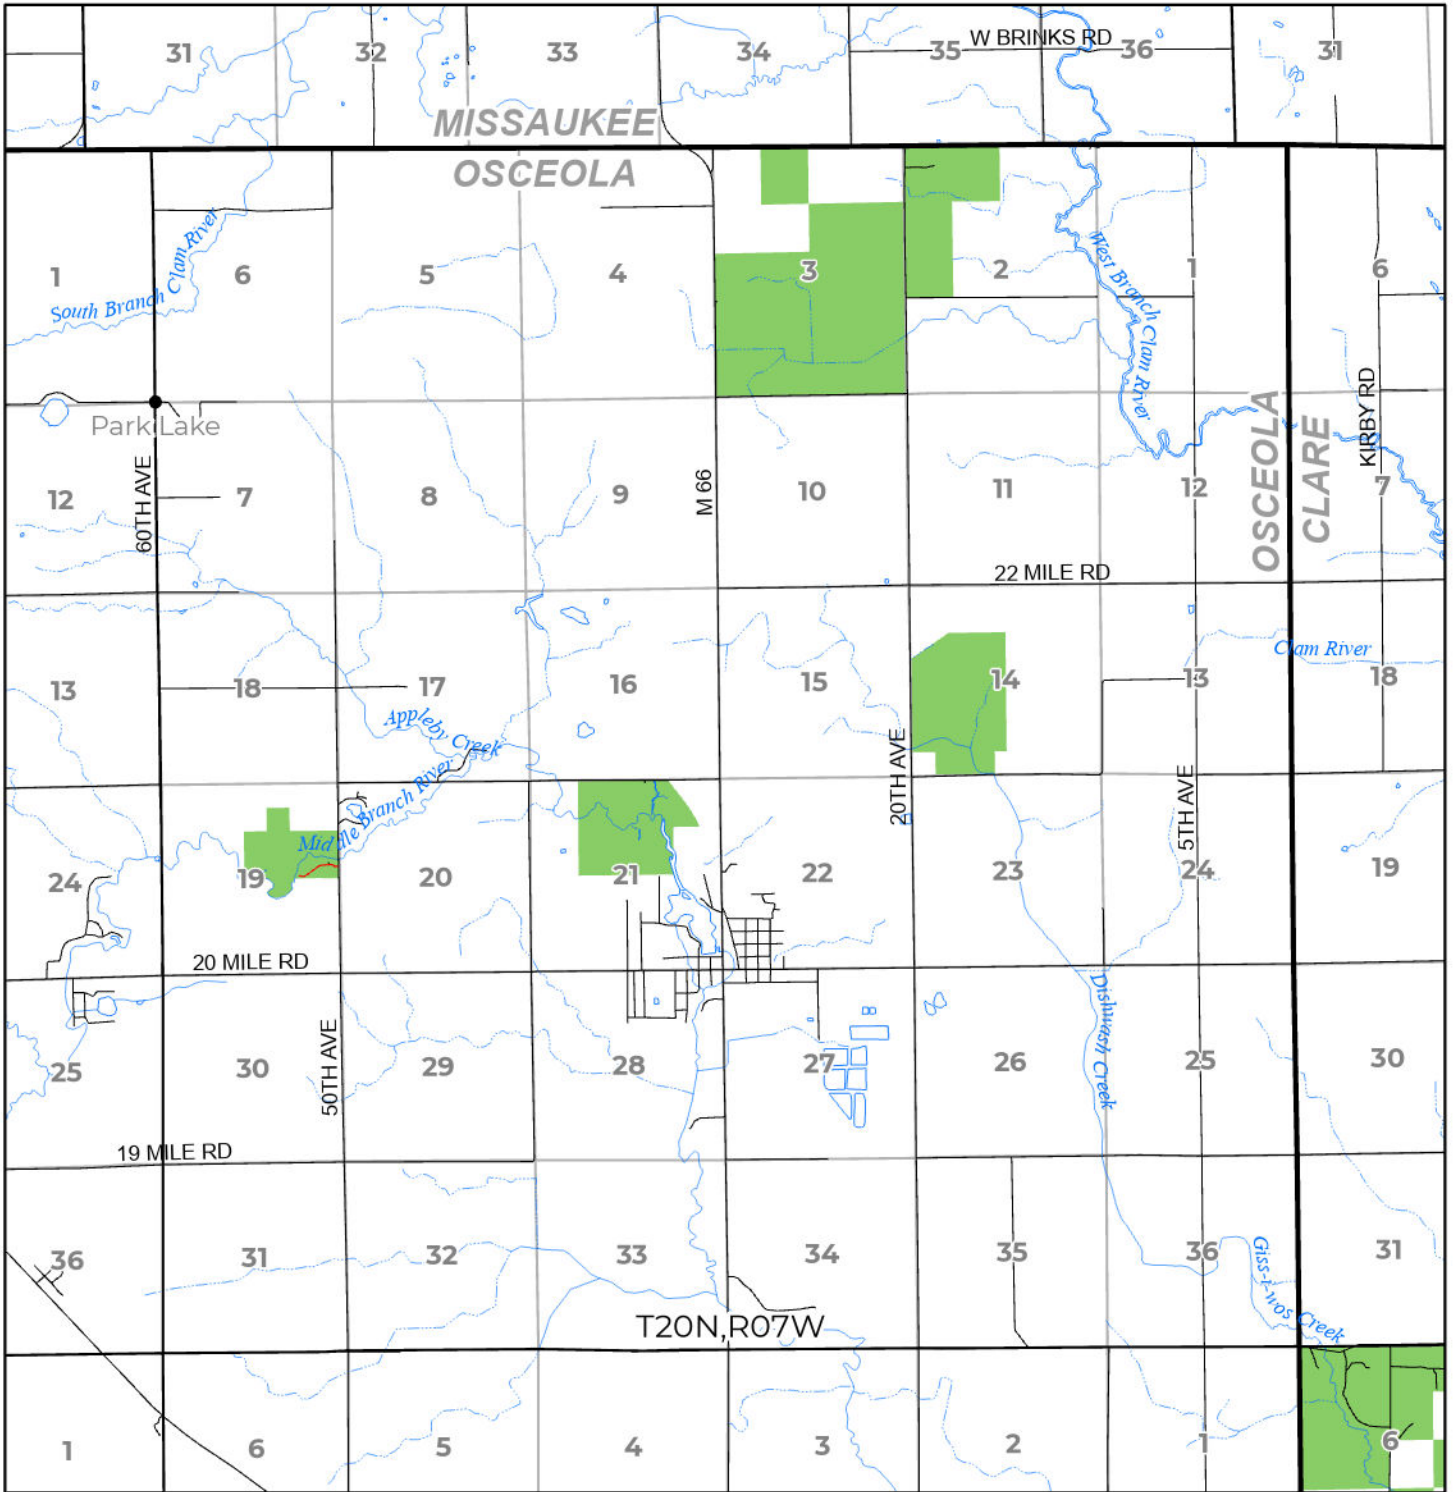

2024 FUELWOOD COLLECTION
OSCEOLA COUNTY
T20N,R07W

- Open (Recently Closed Timber Sale)
- Open
- Open (Military Restrictions – Possible closure from May to September)
- Closed