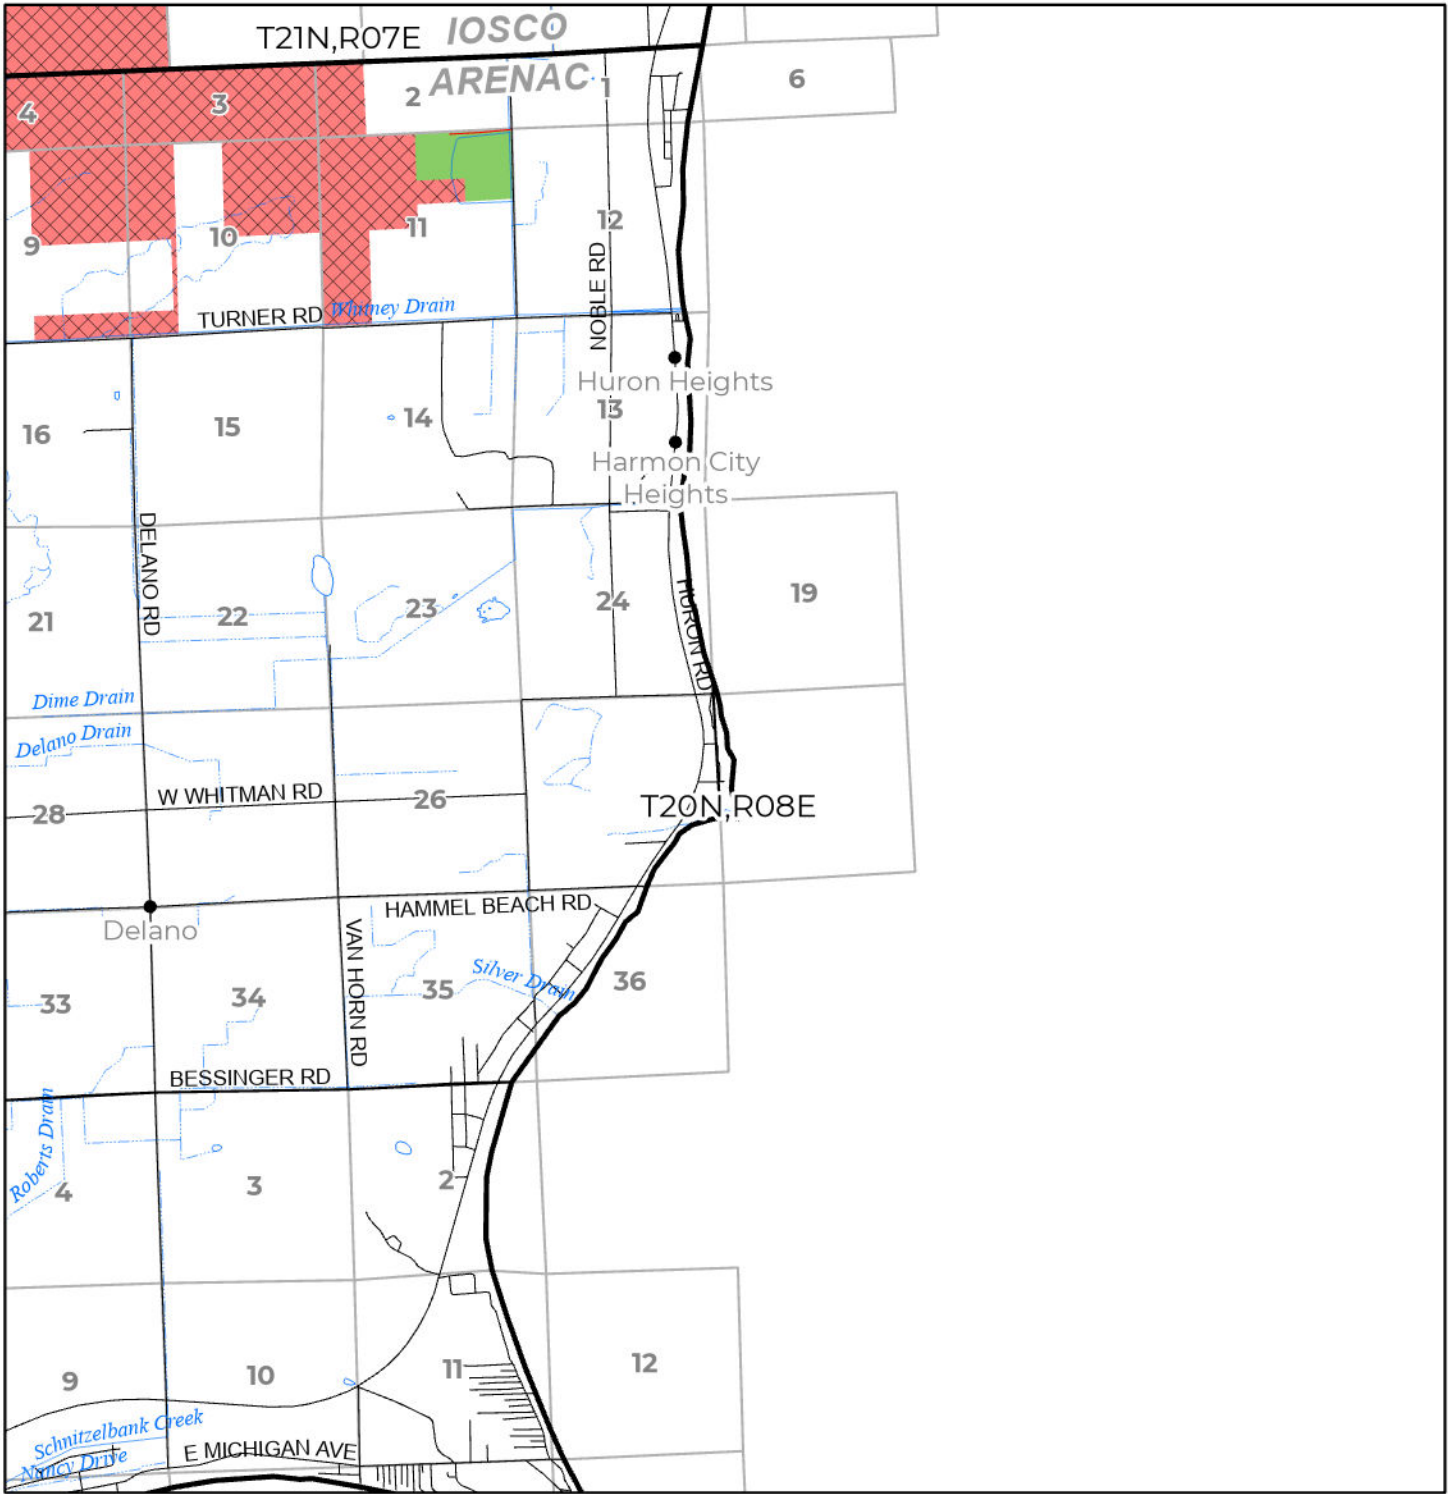

2024 FUELWOOD COLLECTION
OSCEOLA COUNTY
T20N,R08E

- Open (Recently Closed Timber Sale)
- Open
- Open (Military Restrictions - Possible closure from May to September)
- Closed

N
▲
Miles
0 1
Effective: April 1, 2024