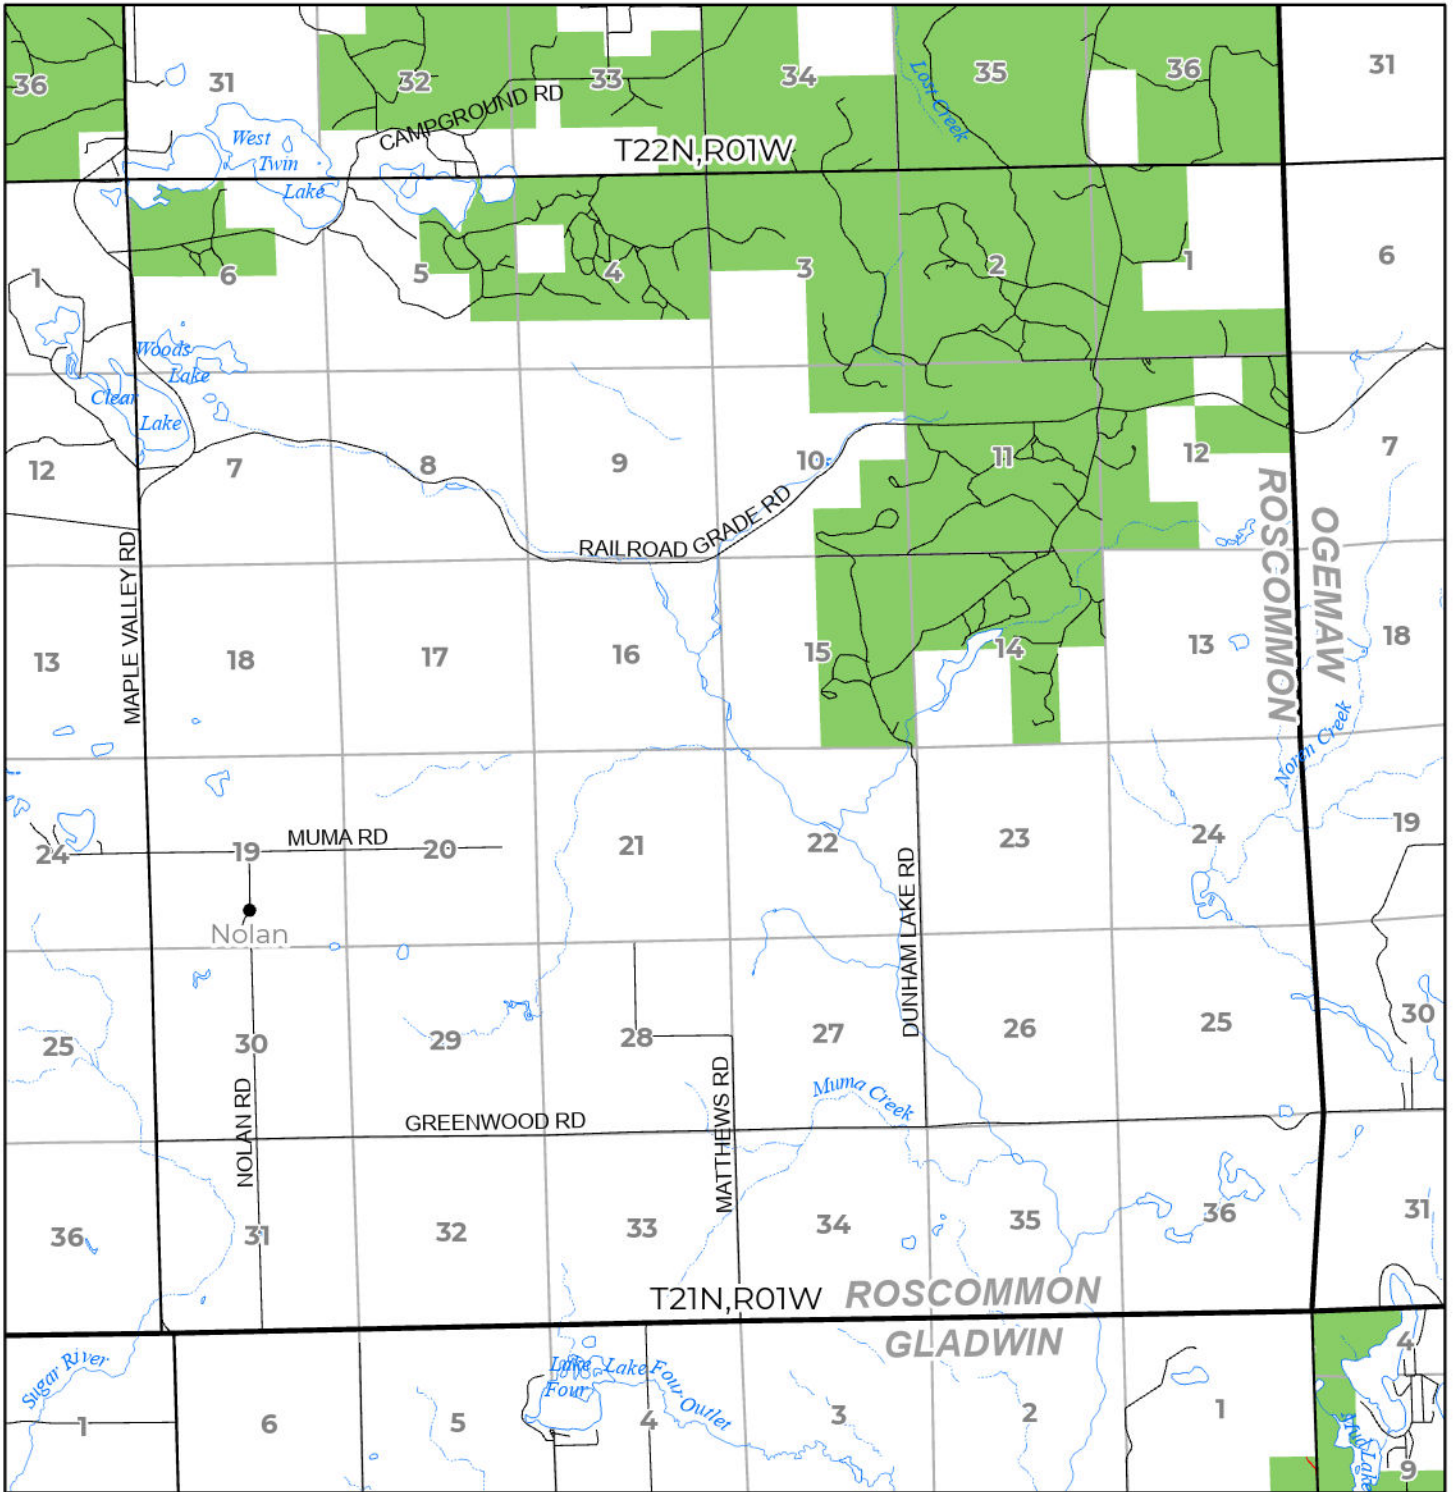

2024 FUELWOOD COLLECTION
 ROSCOMMON COUNTY
T21N,R01W

- Open (Recently Closed Timber Sale)
- Open
- Open (Military Restrictions – Possible closure from May to September)
- Closed