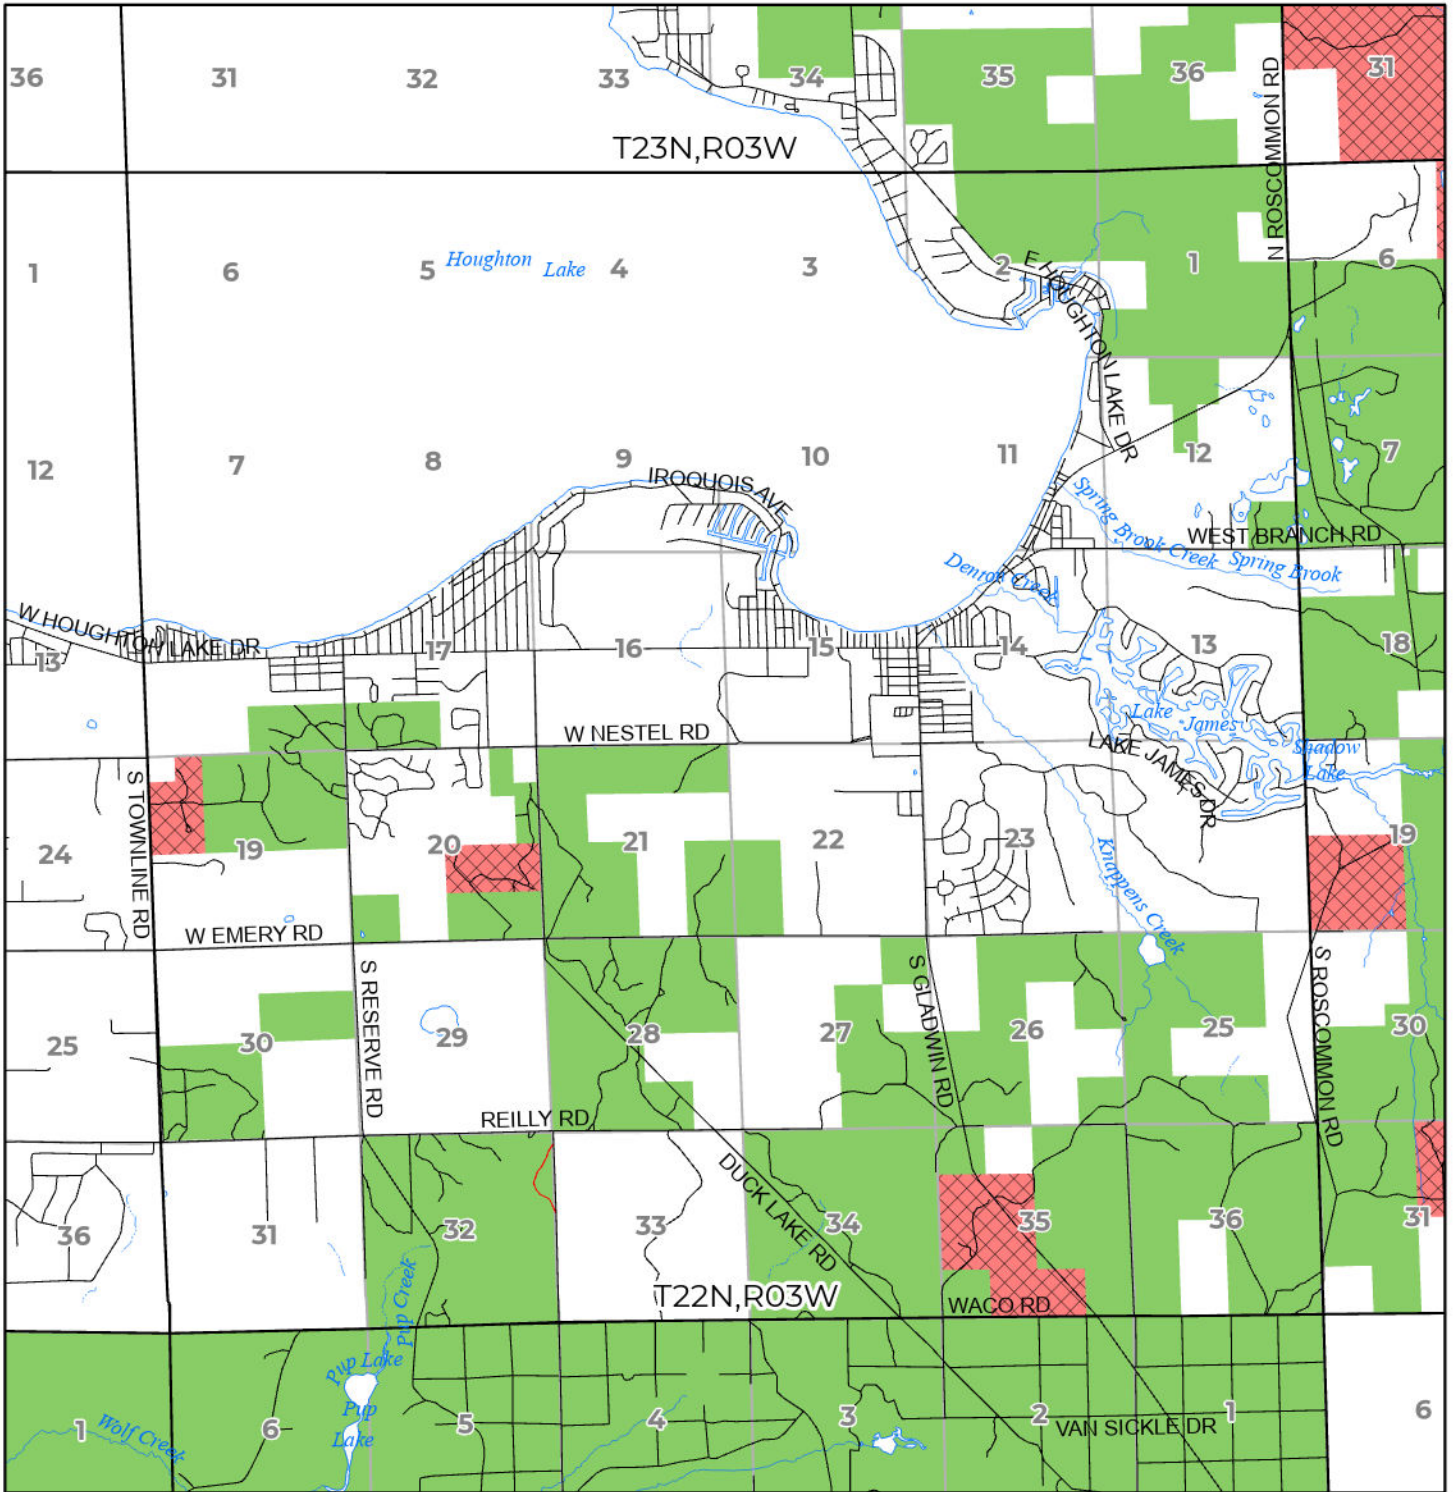

2024 FUELWOOD COLLECTION  
 ROSCOMMON COUNTY  
**T22N,R03W**

- Open (Recently Closed Timber Sale)
- Open
- Open (Military Restrictions – Possible closure from May to September)
- Closed