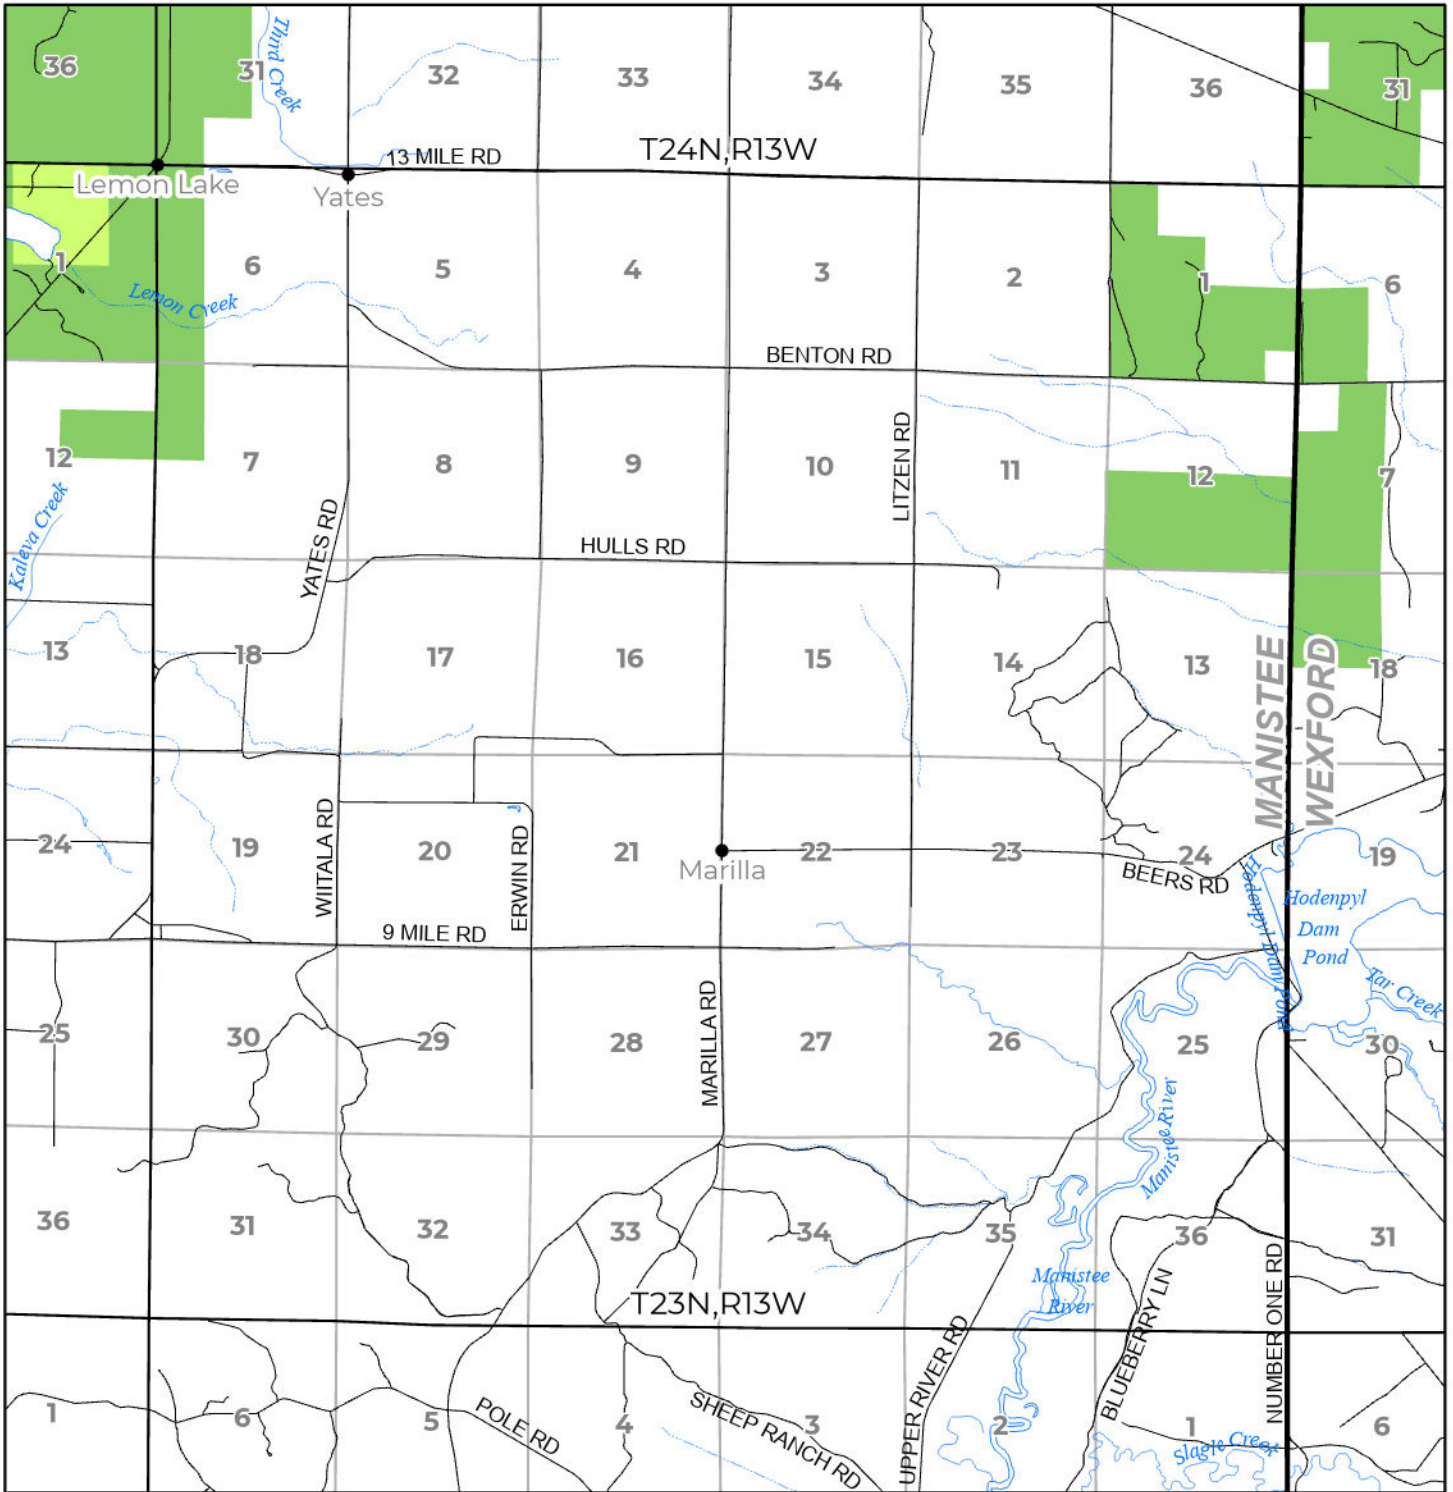

2024 FUELWOOD COLLECTION  
 MANISTEE COUNTY  
**T23N,R13W**

- Open (Recently Closed Timber Sale)
- Open
- Open (Military Restrictions - Possible closure from May to September)
- Closed