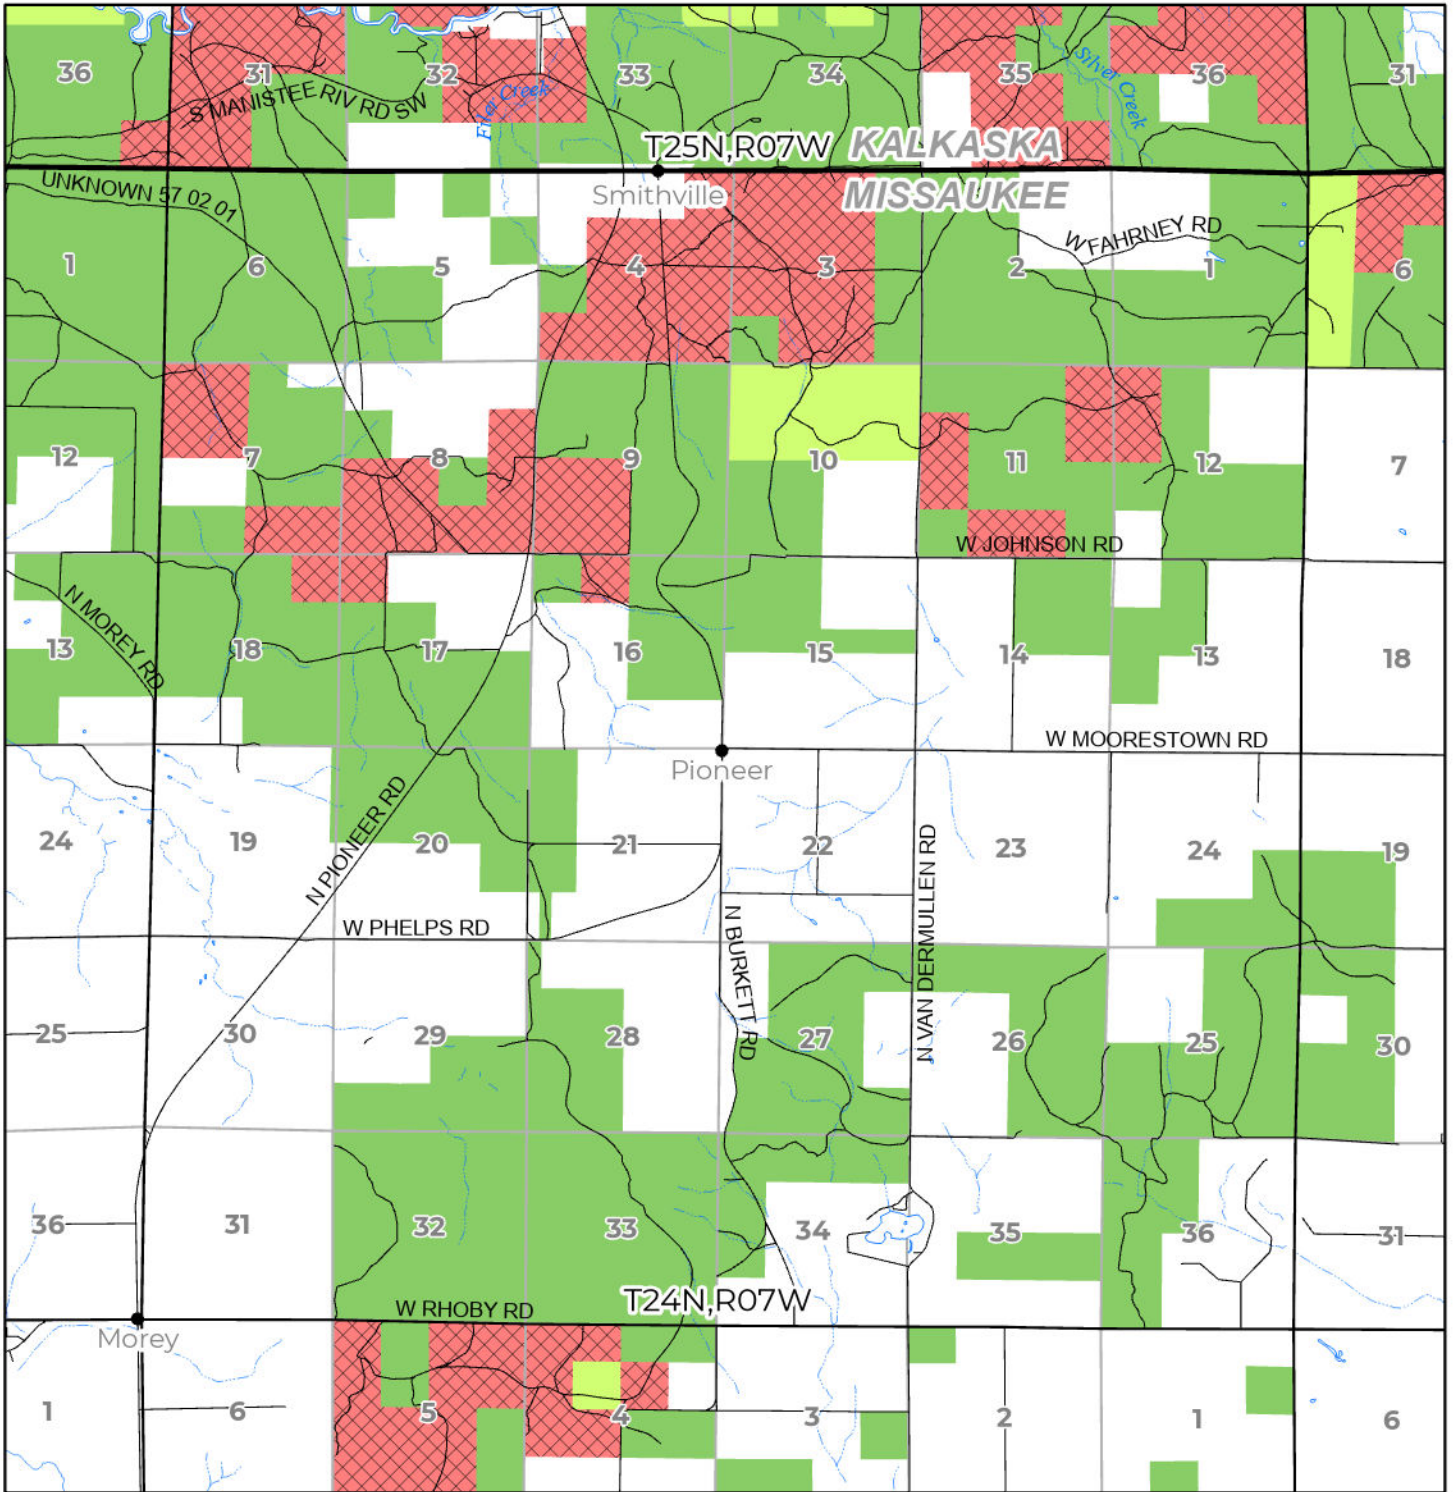

2024 FUELWOOD COLLECTION  
 MISSAUKEE COUNTY  
**T24N,R07W**

- Open (Recently Closed Timber Sale)
- Open
- Open (Military Restrictions – Possible closure from May to September)
- Closed