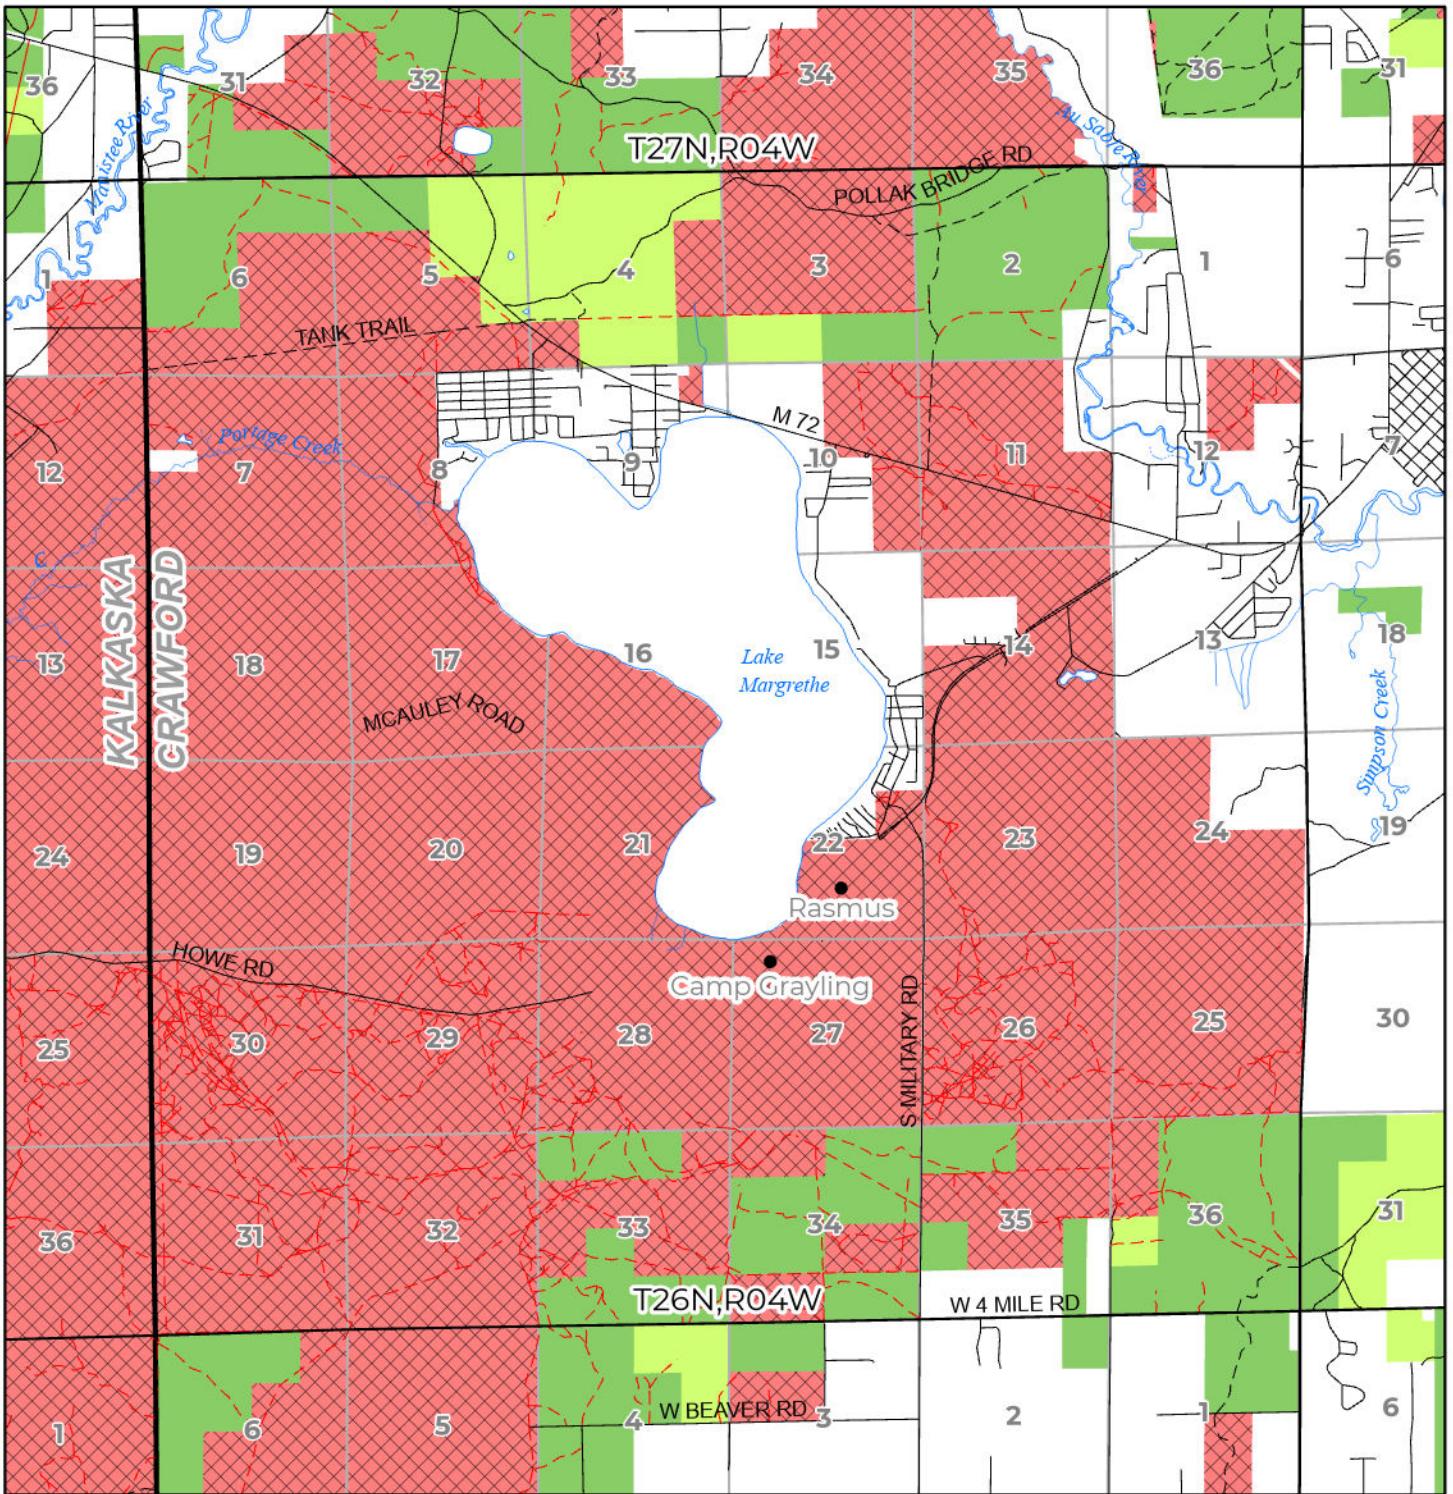

2024 FUELWOOD COLLECTION
CRAWFORD COUNTY
T26N,R04W

- Open (Recently Closed Timber Sale)
- Open
- Open (Military Restrictions - Possible closure from May to September)
- Closed