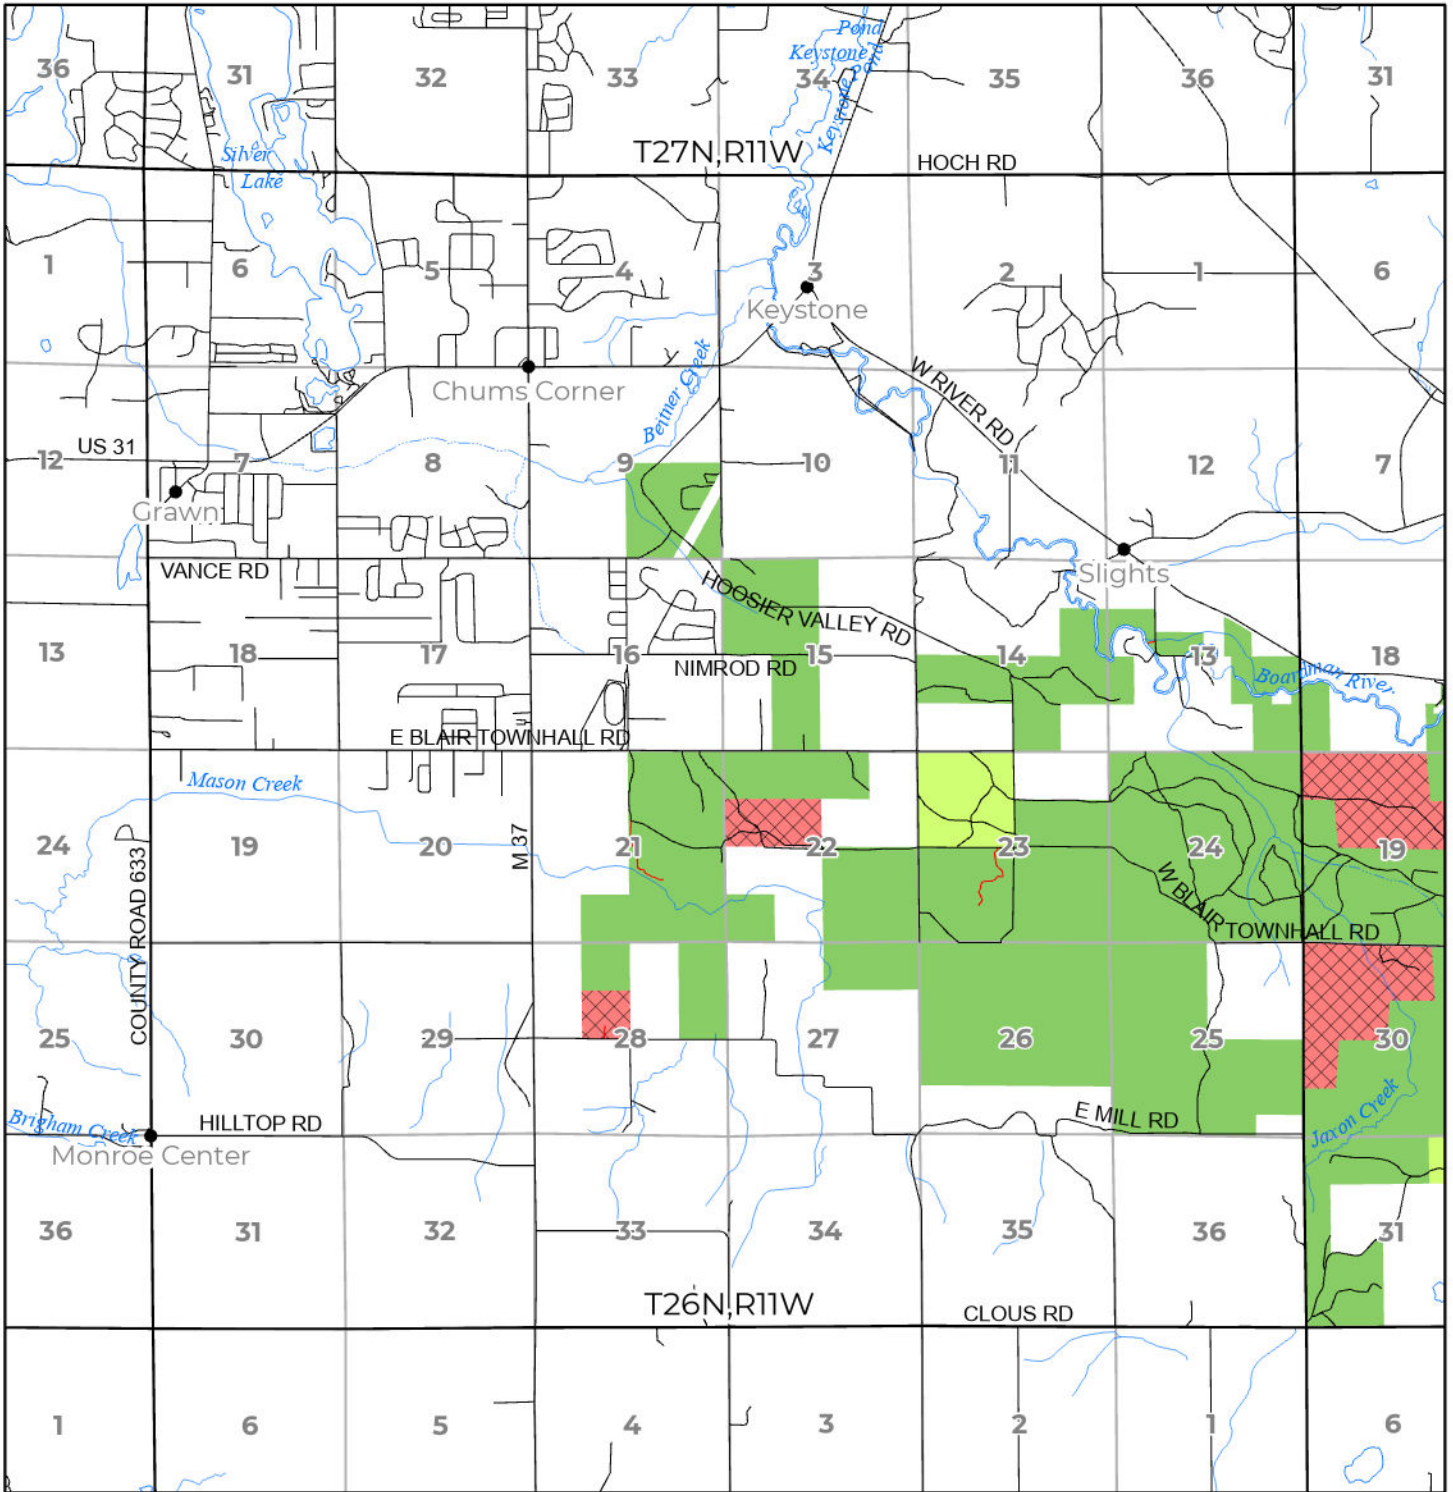

2024 FUELWOOD COLLECTION
 GRAND TRAVERSE COUNTY
T26N,R11W

- Open (Recently Closed Timber Sale)
- Open
- Open (Military Restrictions - Possible closure from May to September)
- Closed