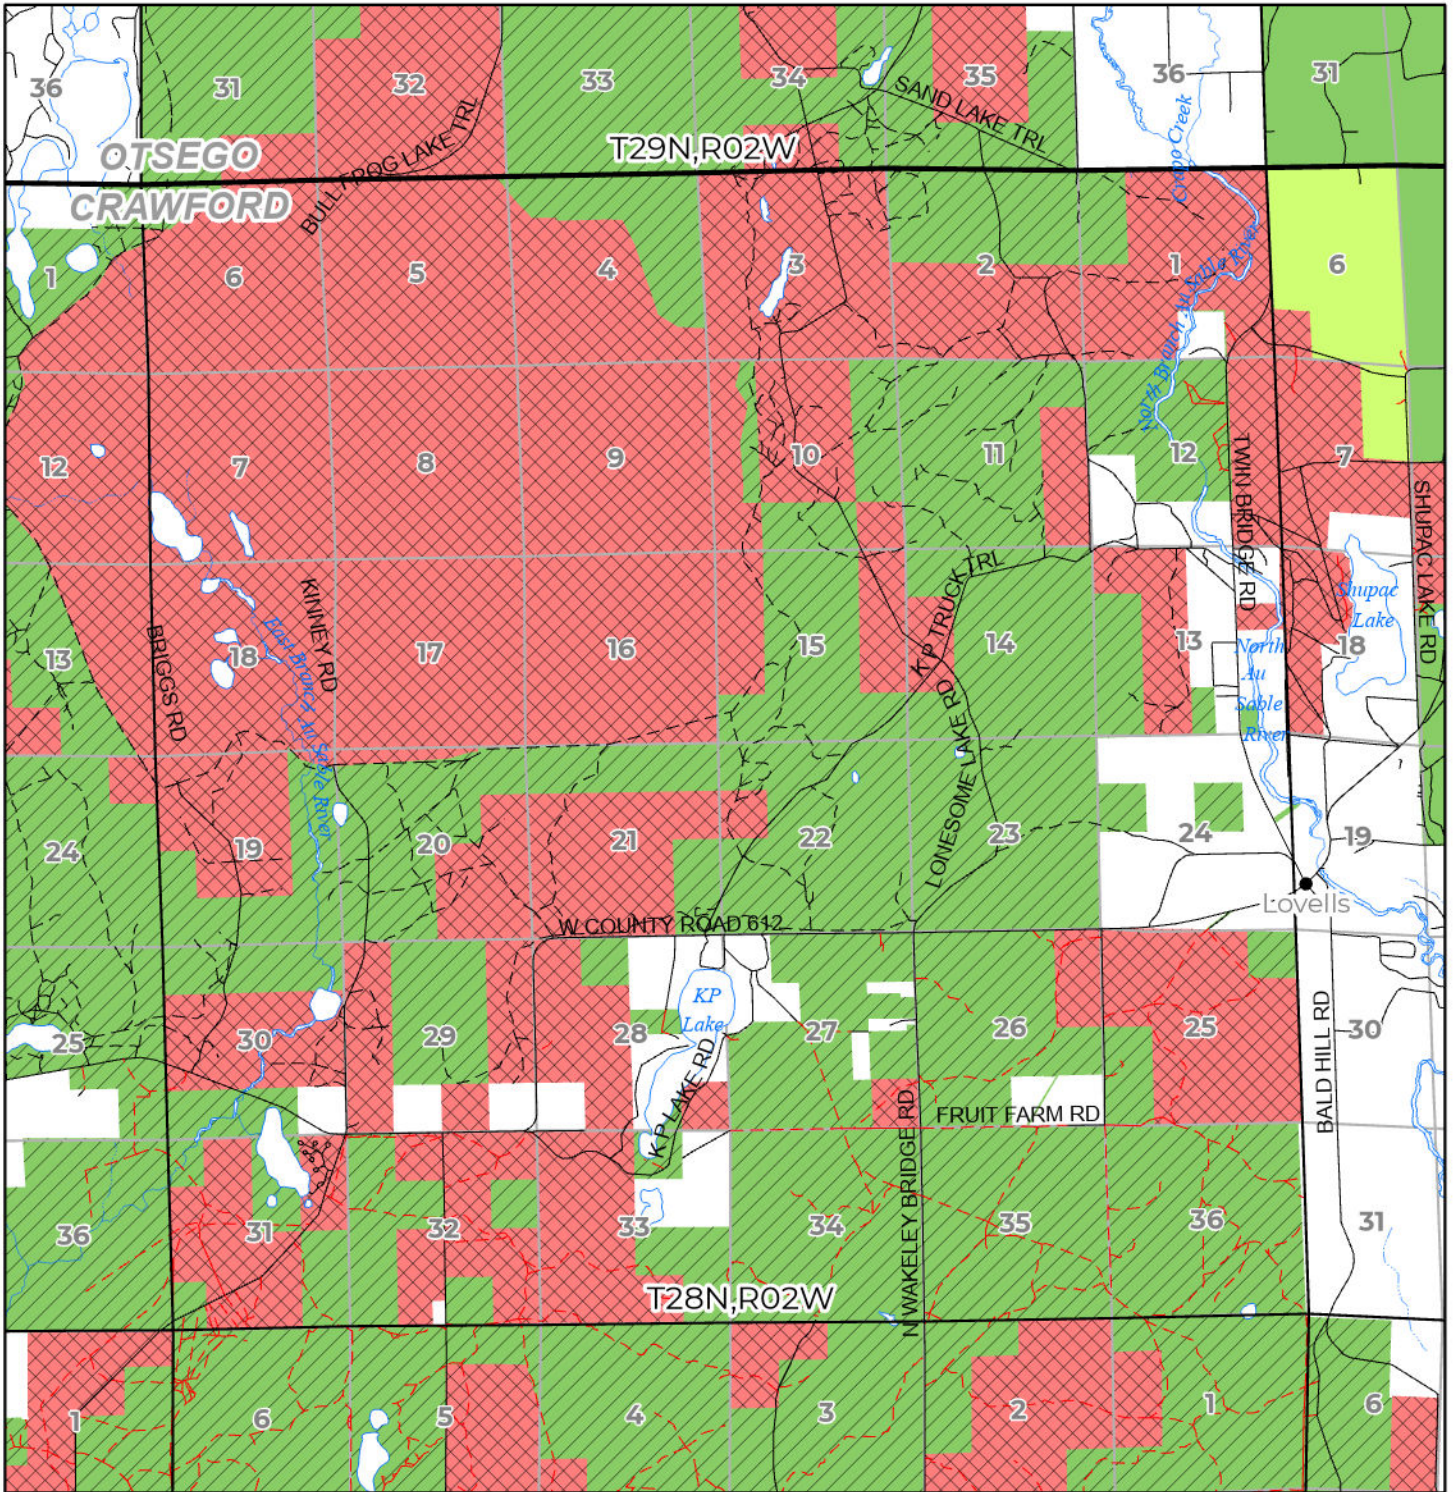

2024 FUELWOOD COLLECTION
 CRAWFORD COUNTY
 T28N,R02W

- Open (Recently Closed Timber Sale)
- Open
- Open (Military Restrictions - Possible closure from May to September)
- Closed