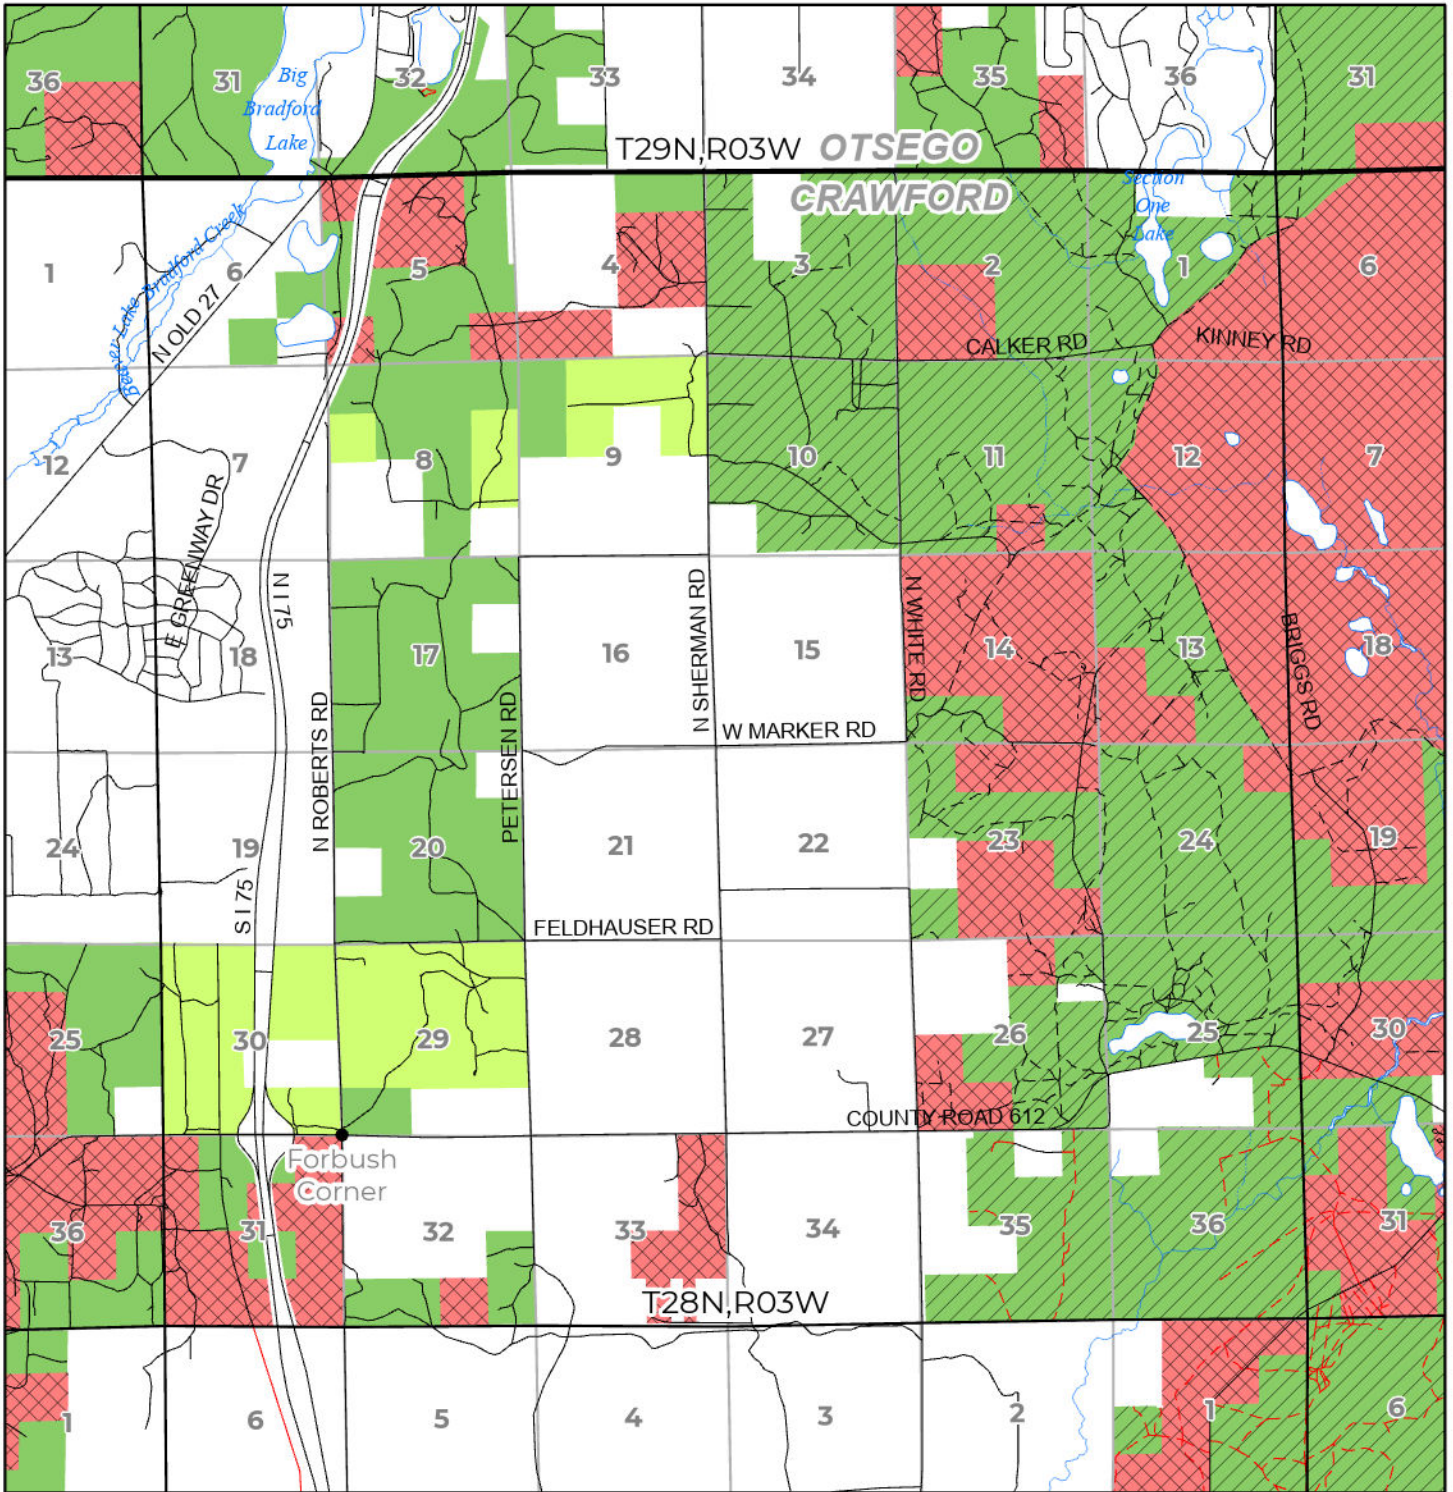

2024 FUELWOOD COLLECTION
 CRAWFORD COUNTY
T28N,R03W

- Open (Recently Closed Timber Sale)
- Open
- Open (Military Restrictions - Possible closure from May to September)
- Closed