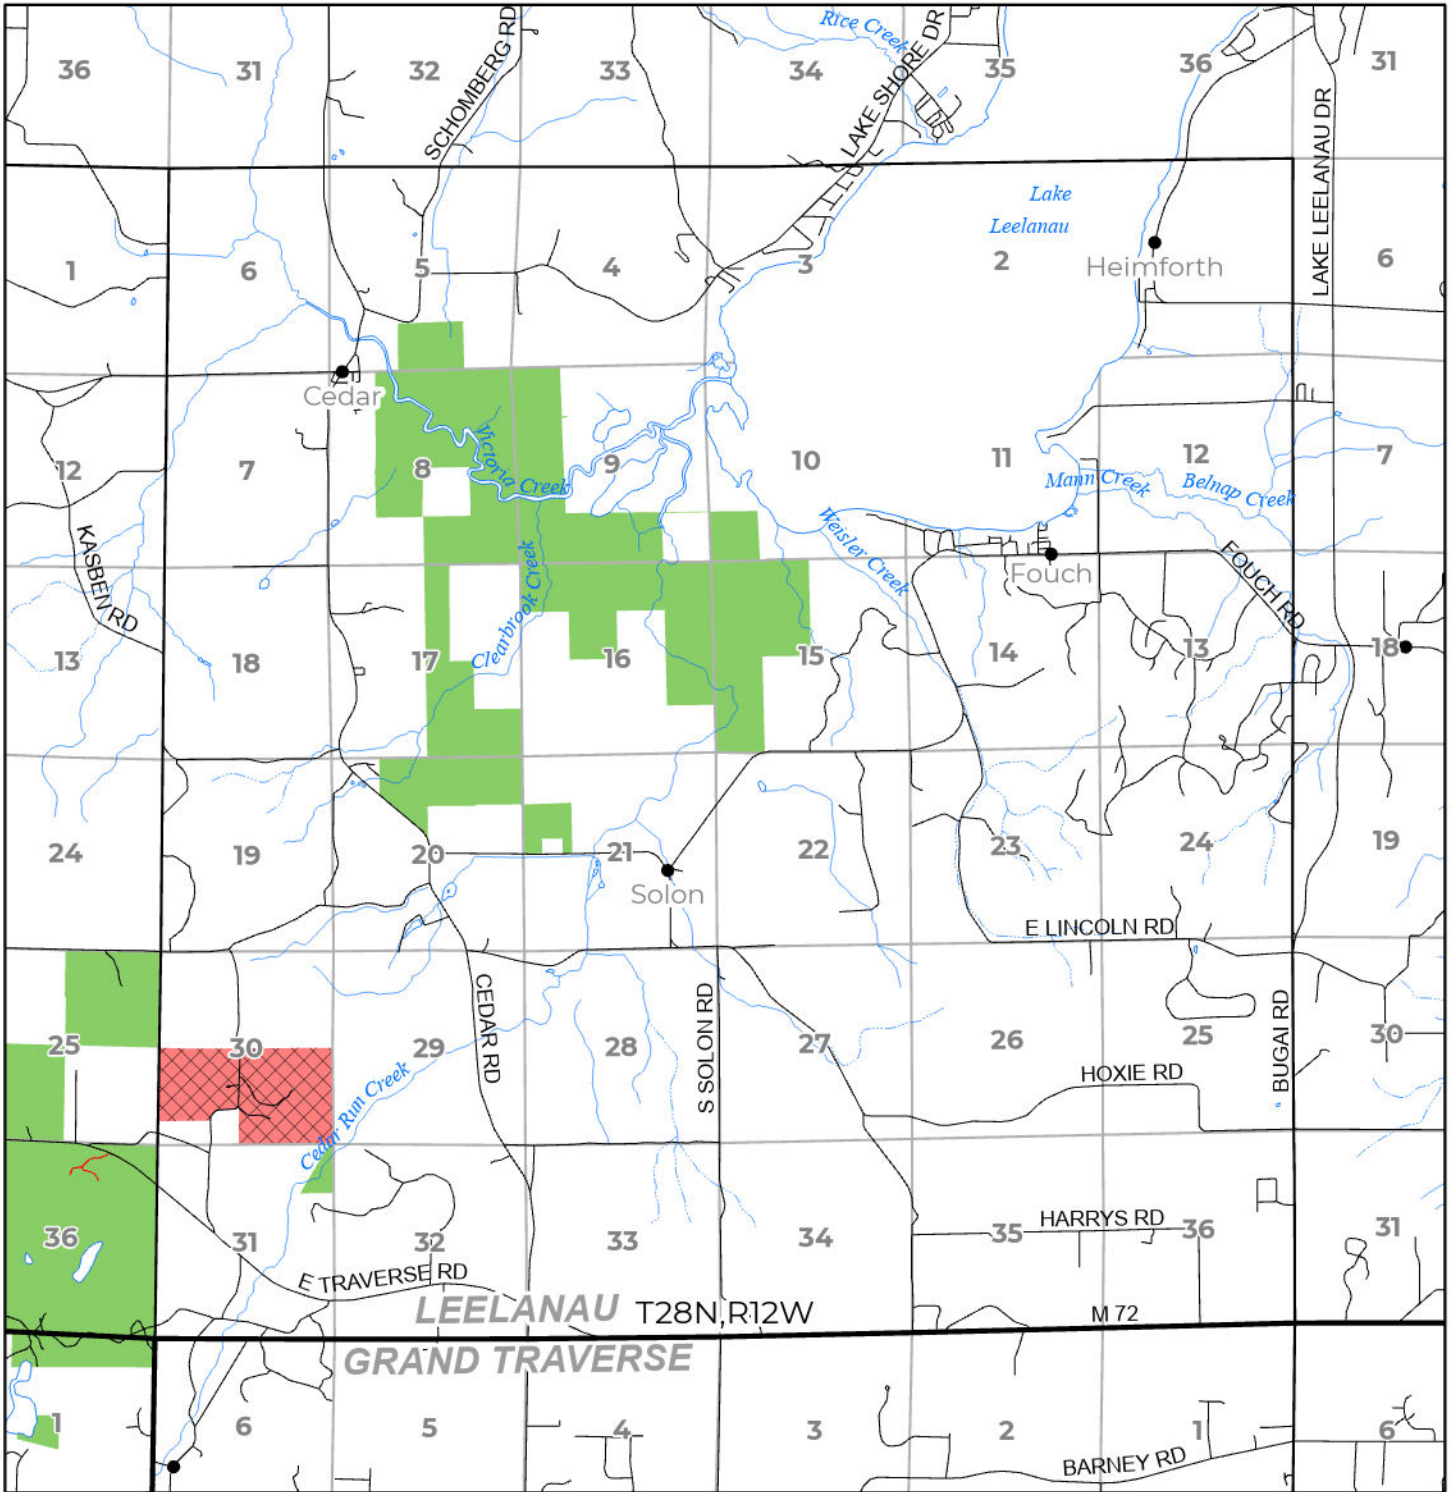

2024 FUELWOOD COLLECTION  
LEELANAU COUNTY  
**T28N,R12W**

- Open (Recently Closed Timber Sale)
- Open
- Open (Military Restrictions - Possible closure from May to September)
- Closed