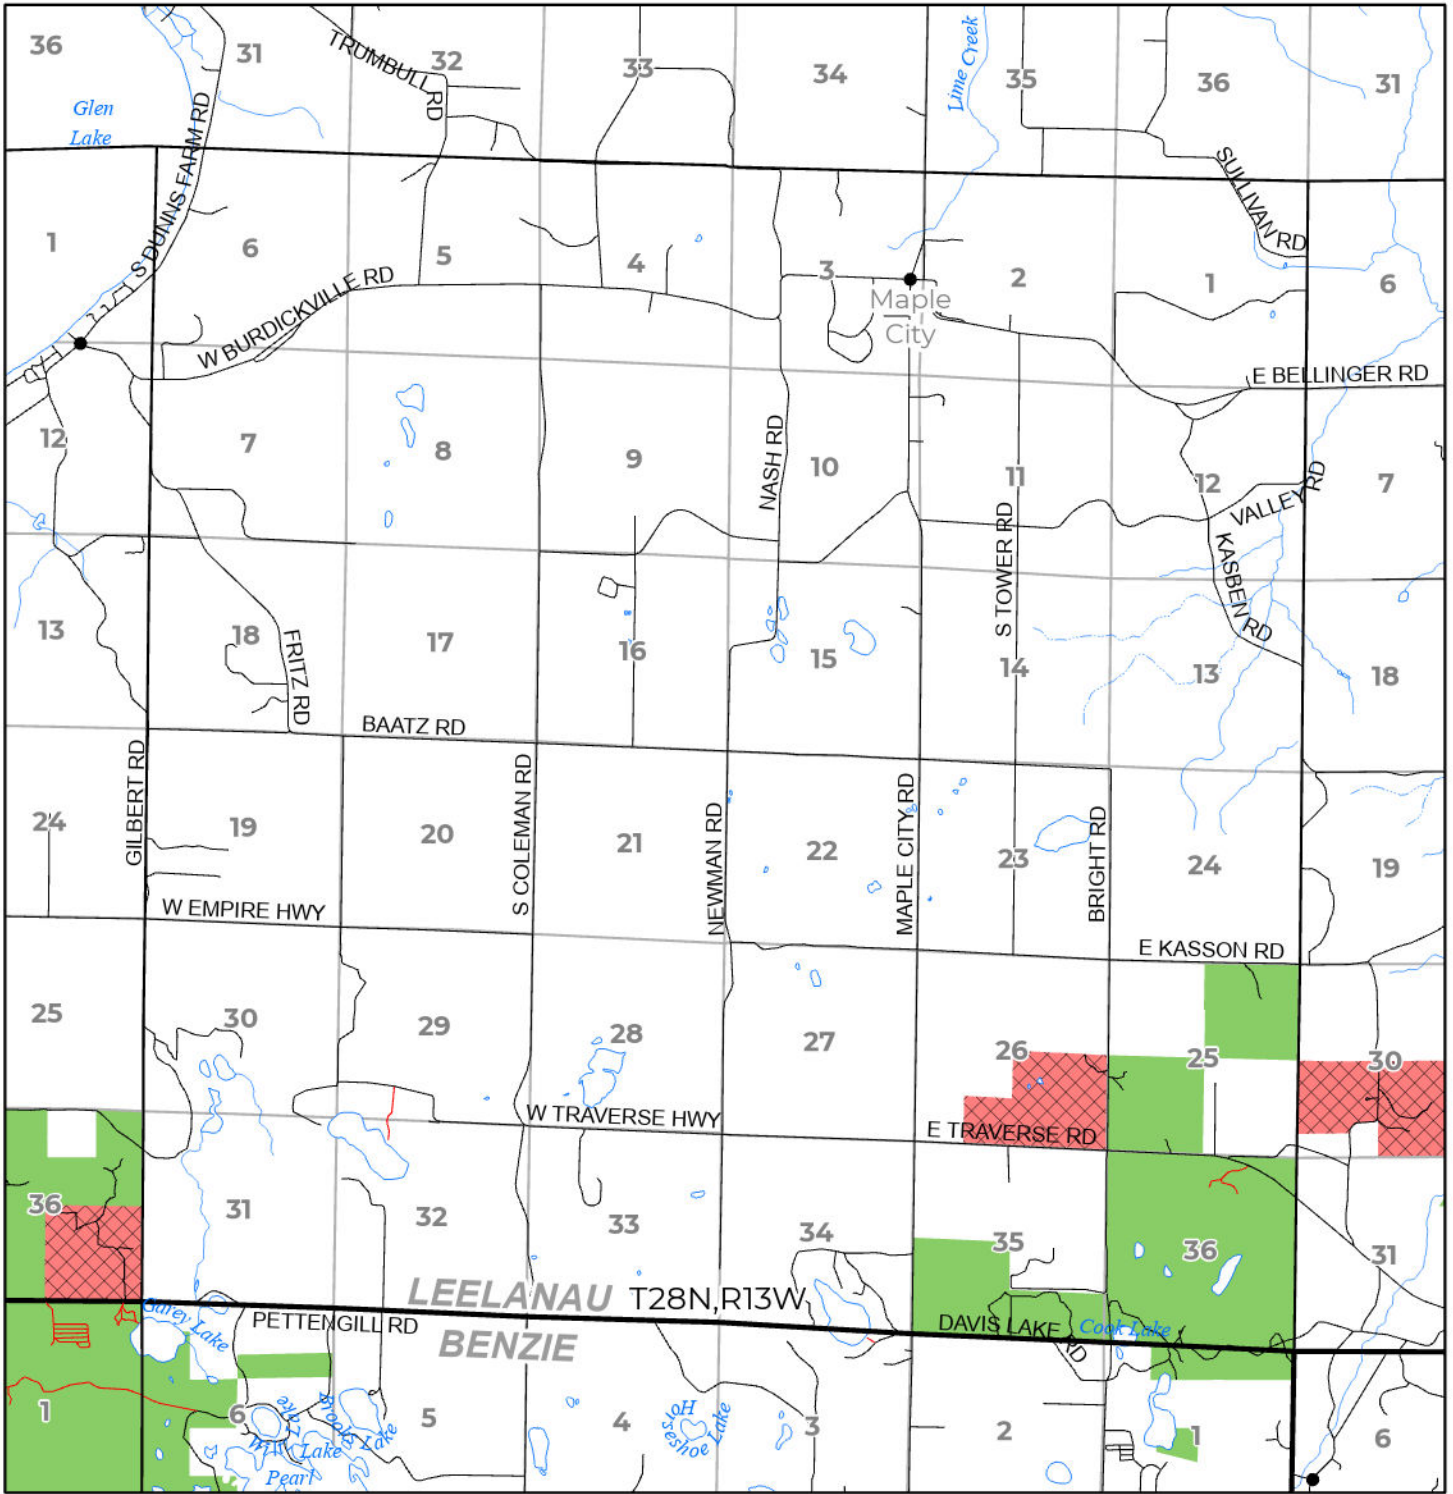

2024 FUELWOOD COLLECTION  
LEELANAU COUNTY  
**T28N,R13W**

- Open (Recently Closed Timber Sale)
- Open
- Open (Military Restrictions - Possible closure from May to September)
- Closed