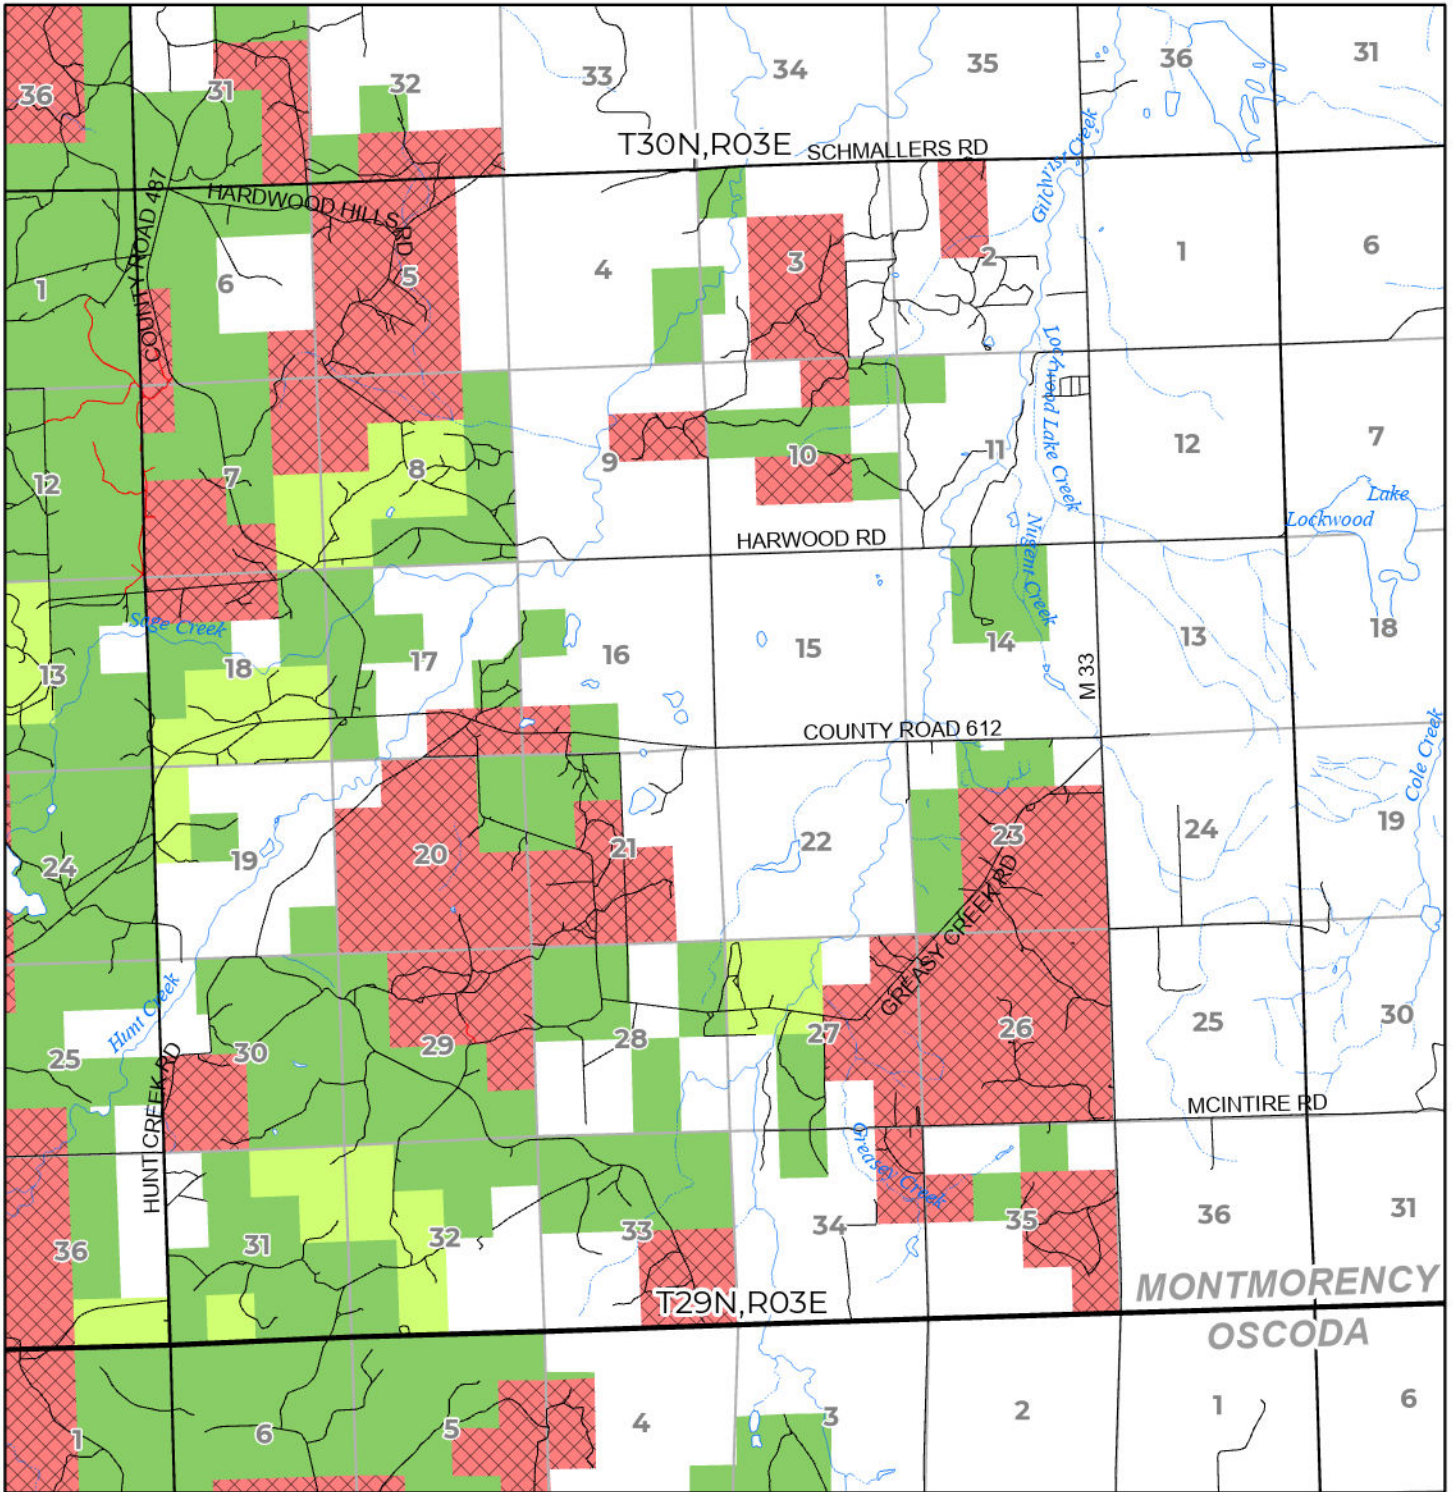

2024 FUELWOOD COLLECTION  
 MONTMORENCY COUNTY  
**T29N,R03E**

- Open (Recently Closed Timber Sale)
- Open
- Open (Military Restrictions - Possible closure from May to September)
- Closed