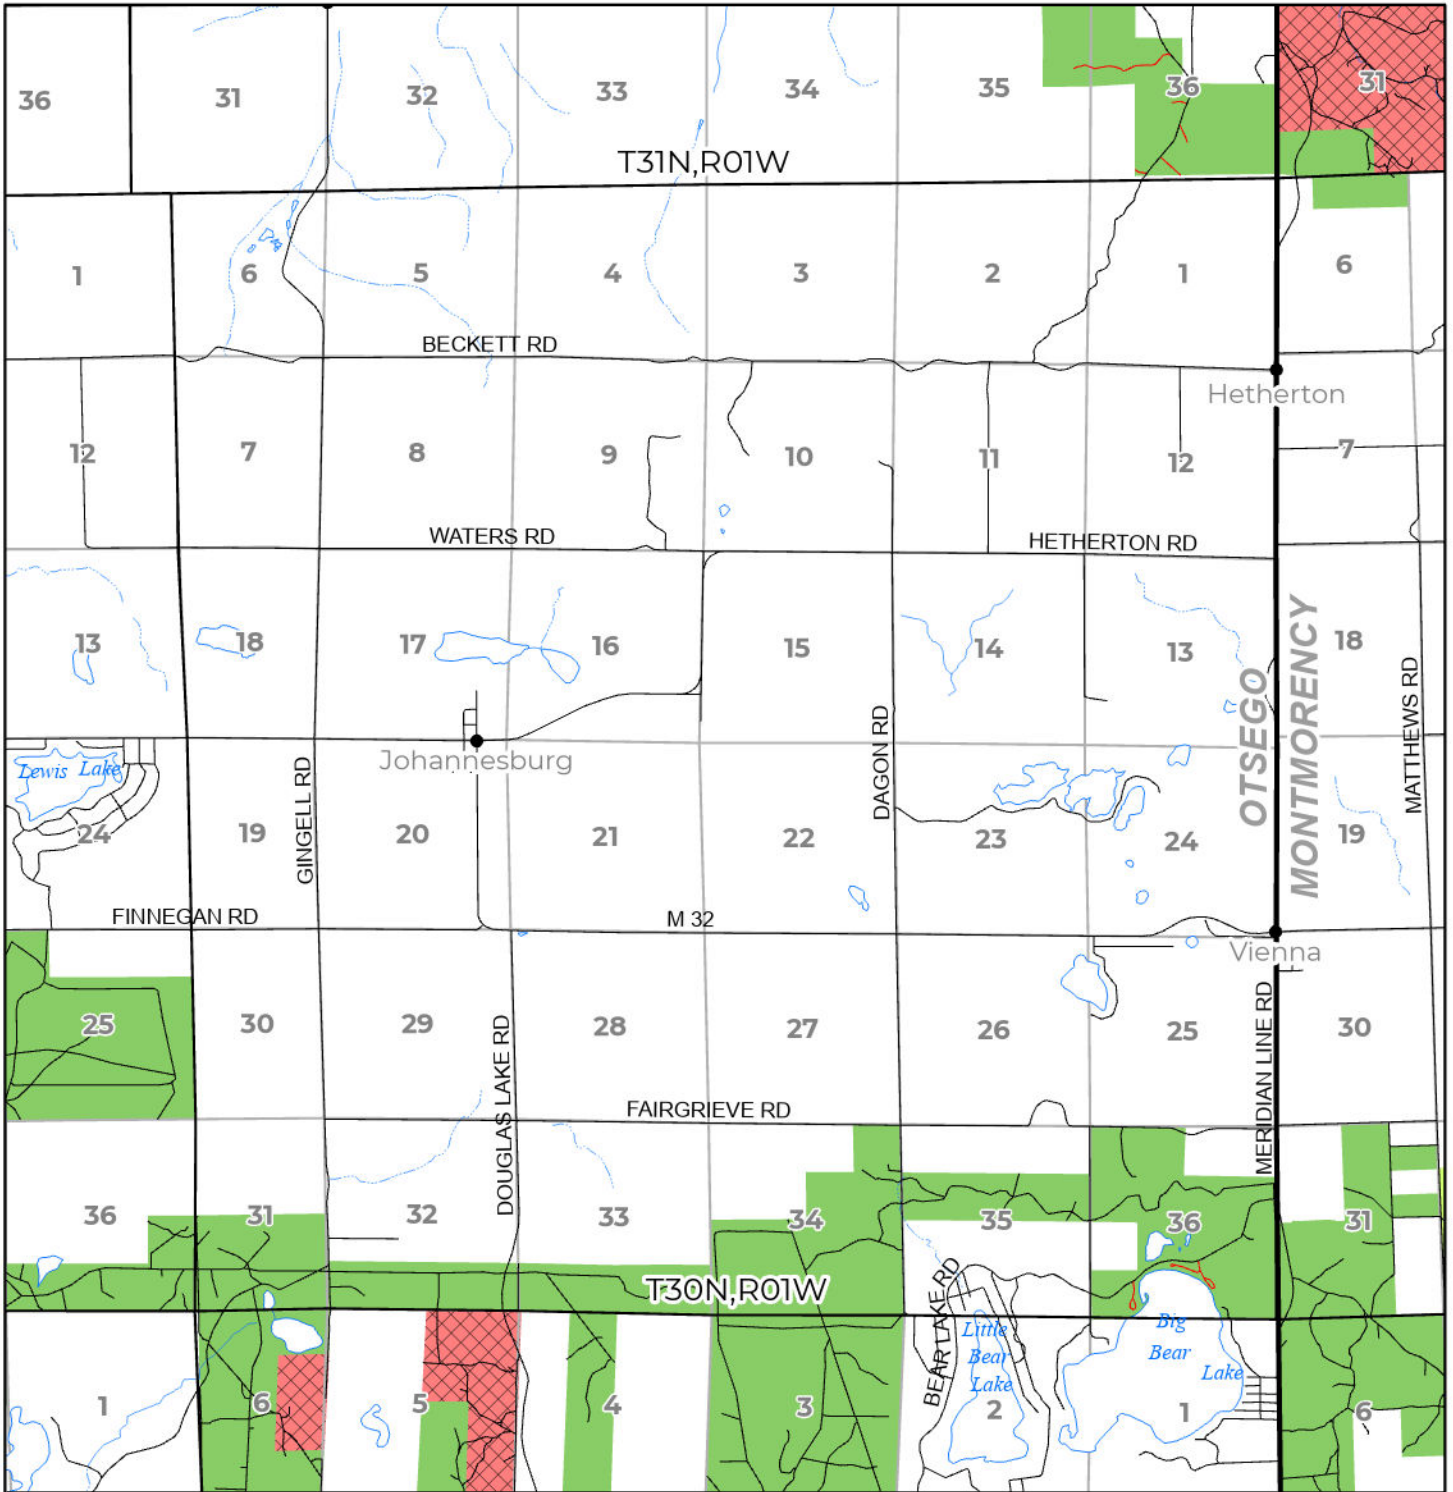

2024 FUELWOOD COLLECTION
 OTSEGO COUNTY
T30N,R01W

- Open (Recently Closed Timber Sale)
- Open
- Open (Military Restrictions - Possible closure from May to September)
- Closed