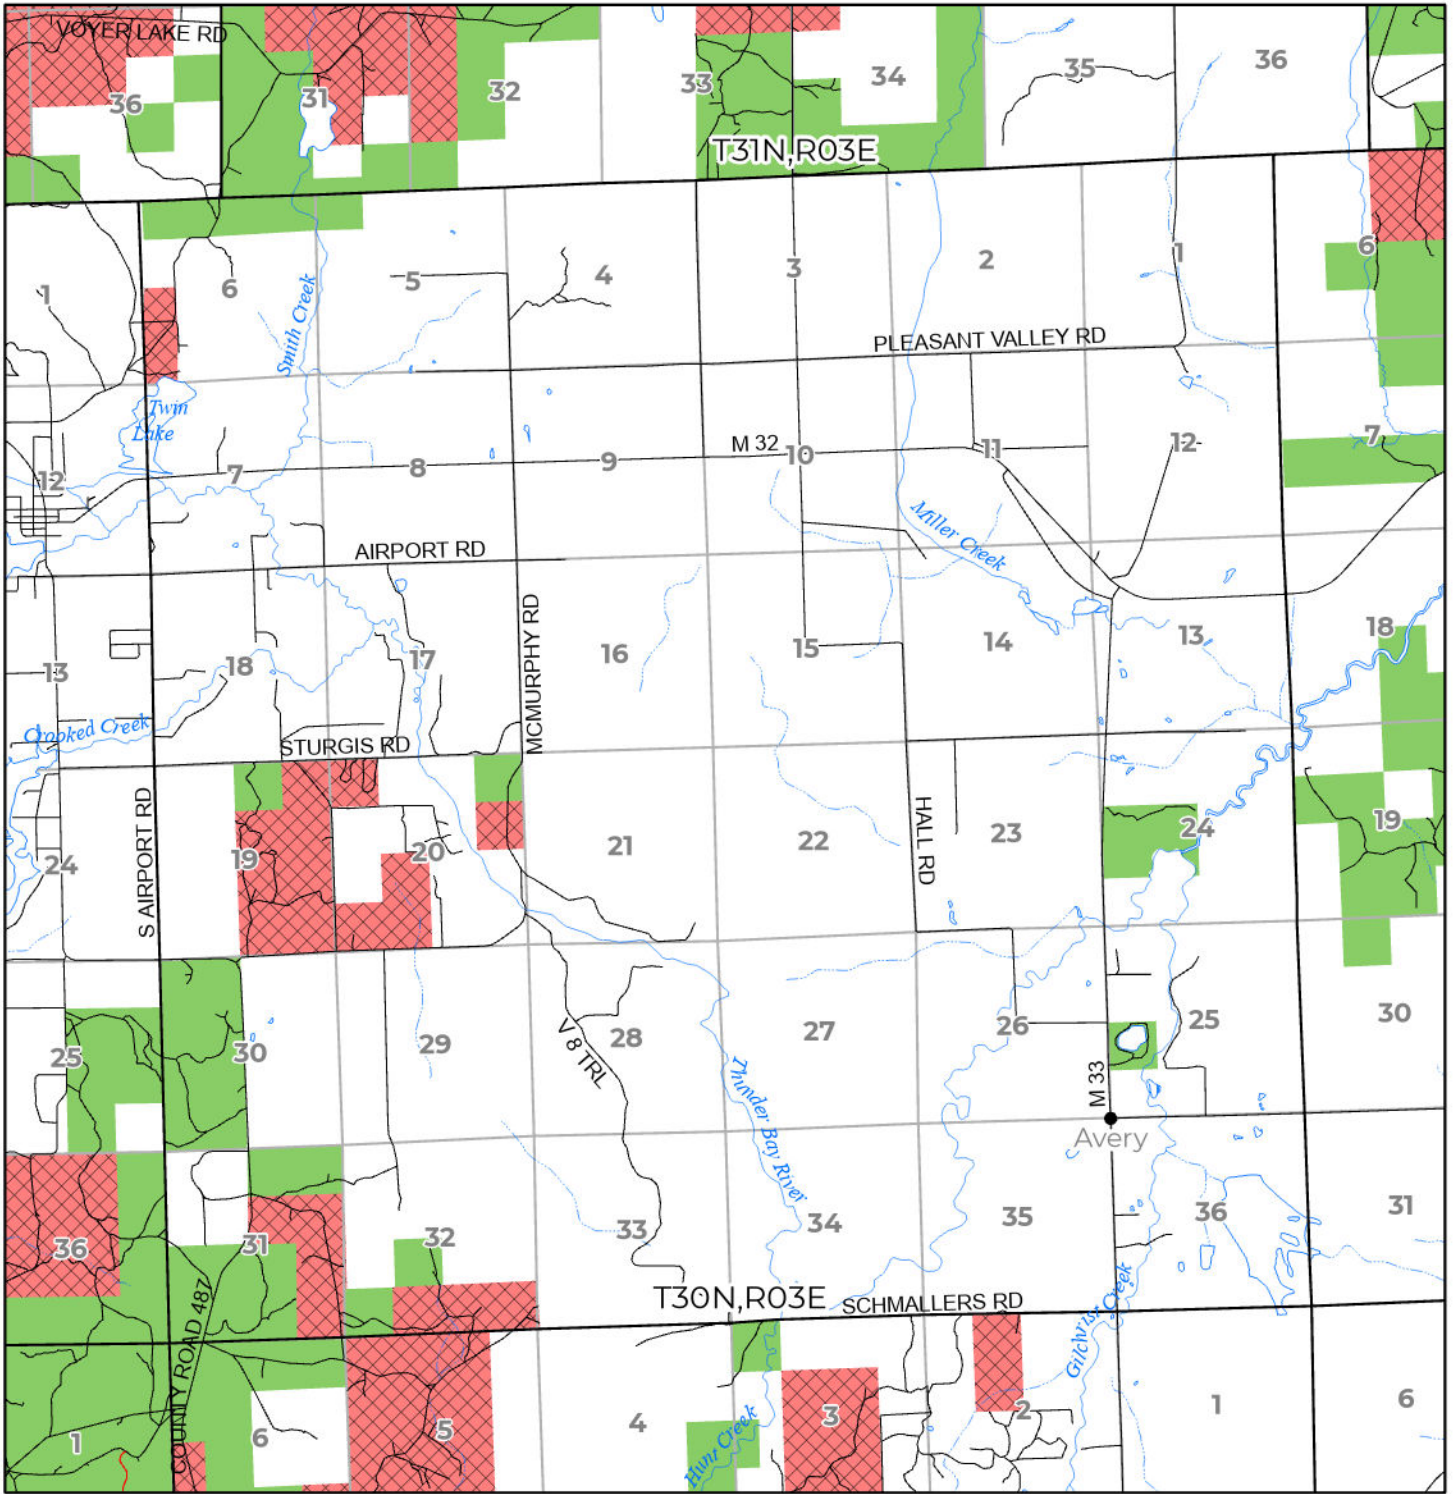

2024 FUELWOOD COLLECTION
 MONTMORENCY COUNTY
T30N,R03E

- Open (Recently Closed Timber Sale)
- Open
- Open (Military Restrictions - Possible closure from May to September)
- Closed