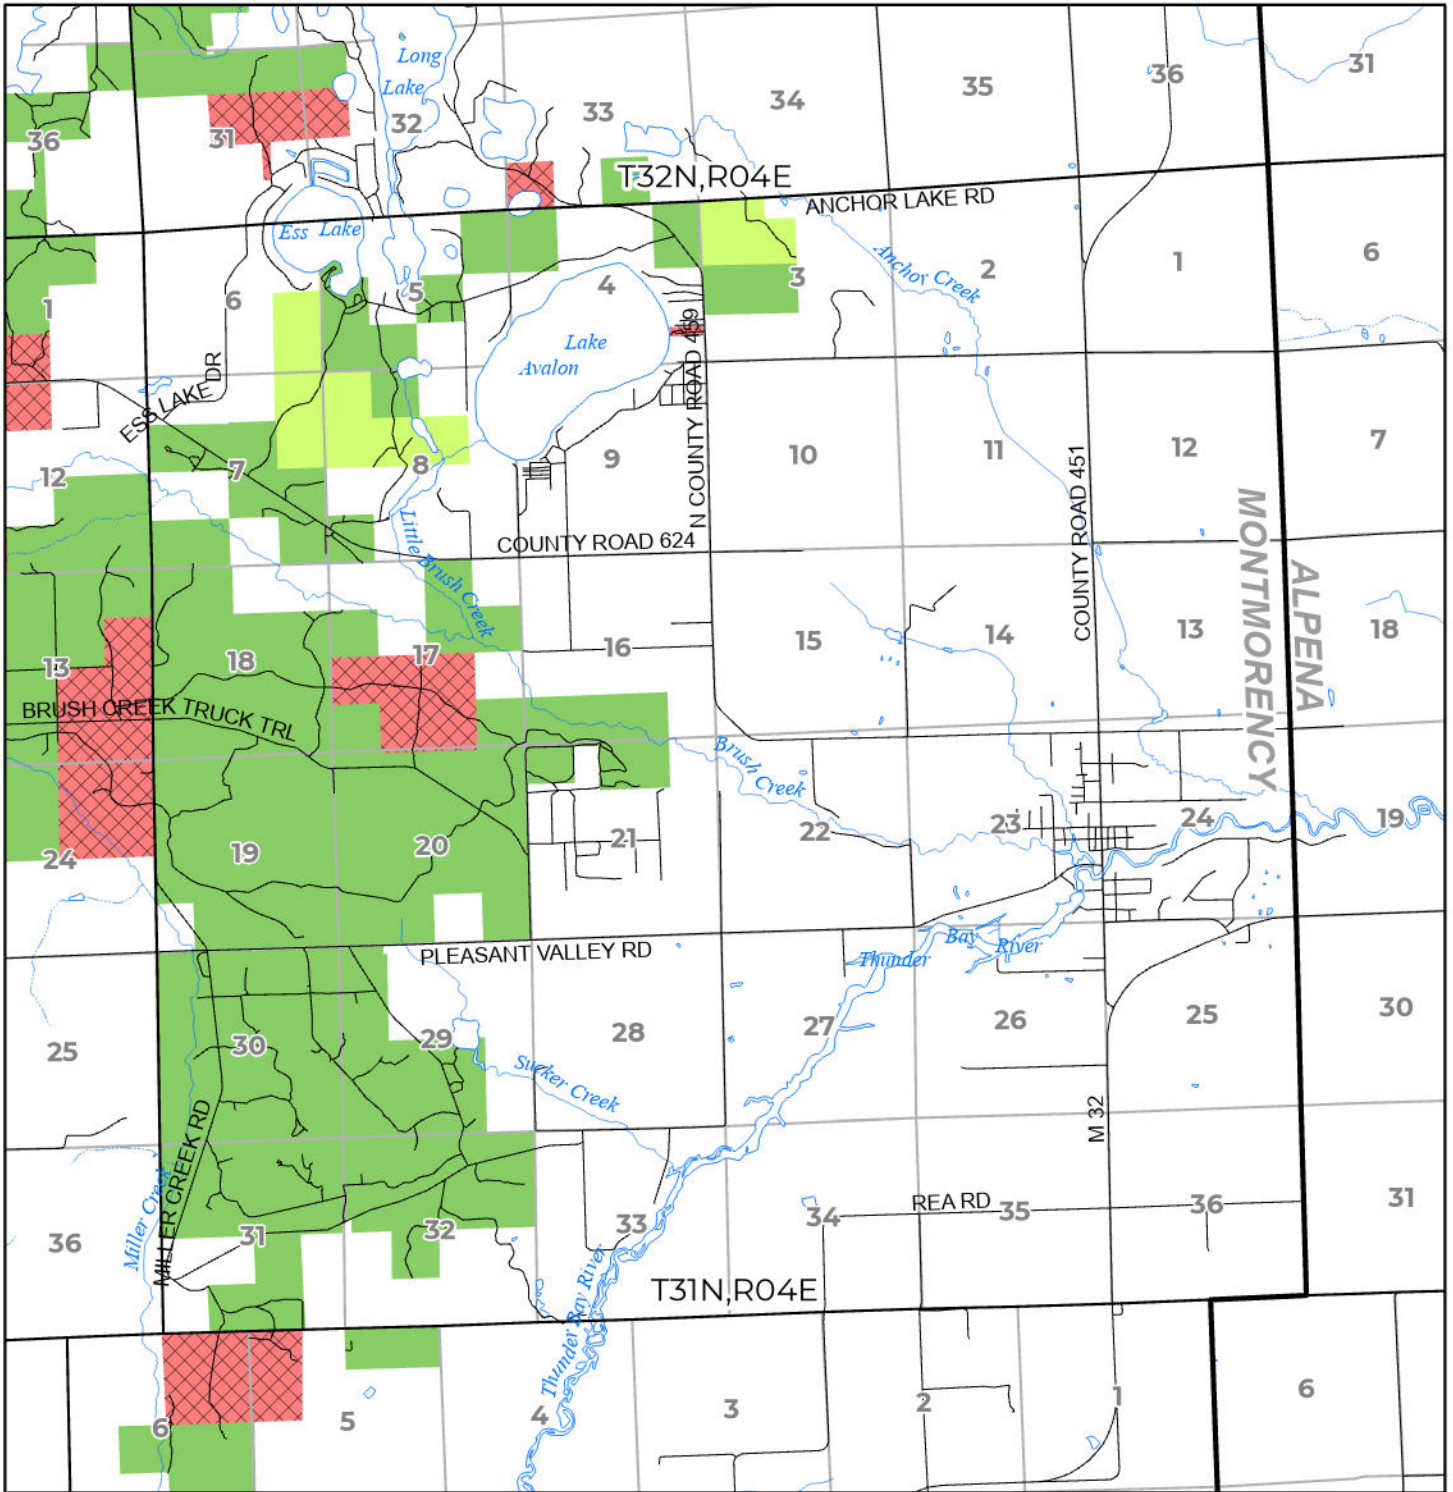

2024 FUELWOOD COLLECTION
 MONTMORENCY COUNTY
T31N,R04E

- Open (Recently Closed Timber Sale)
- Open
- Open (Military Restrictions – Possible closure from May to September)
- Closed