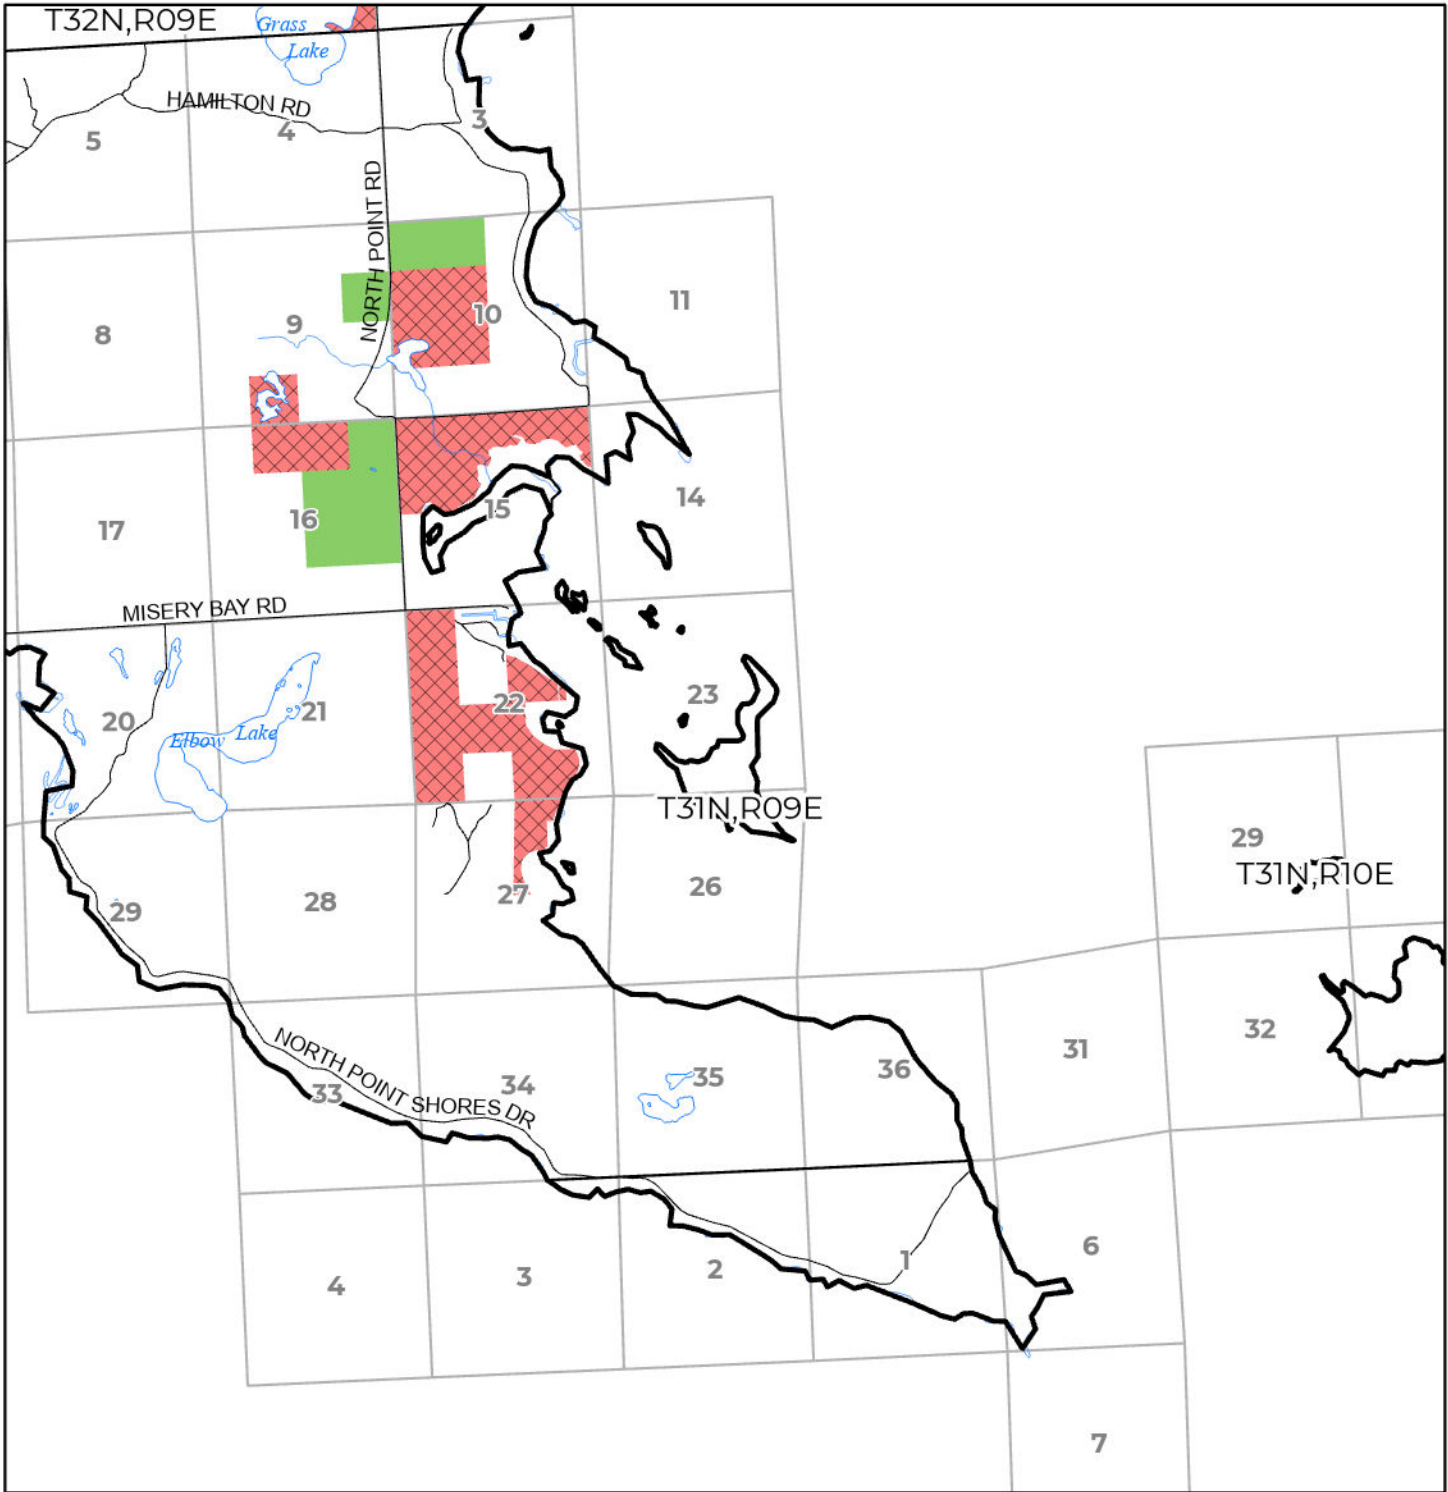

2024 FUELWOOD COLLECTION  
ALPENA COUNTY  
**T31N,R09E**

- Open (Recently Closed Timber Sale)
- Open
- Open (Military Restrictions - Possible closure from May to September)
- Closed