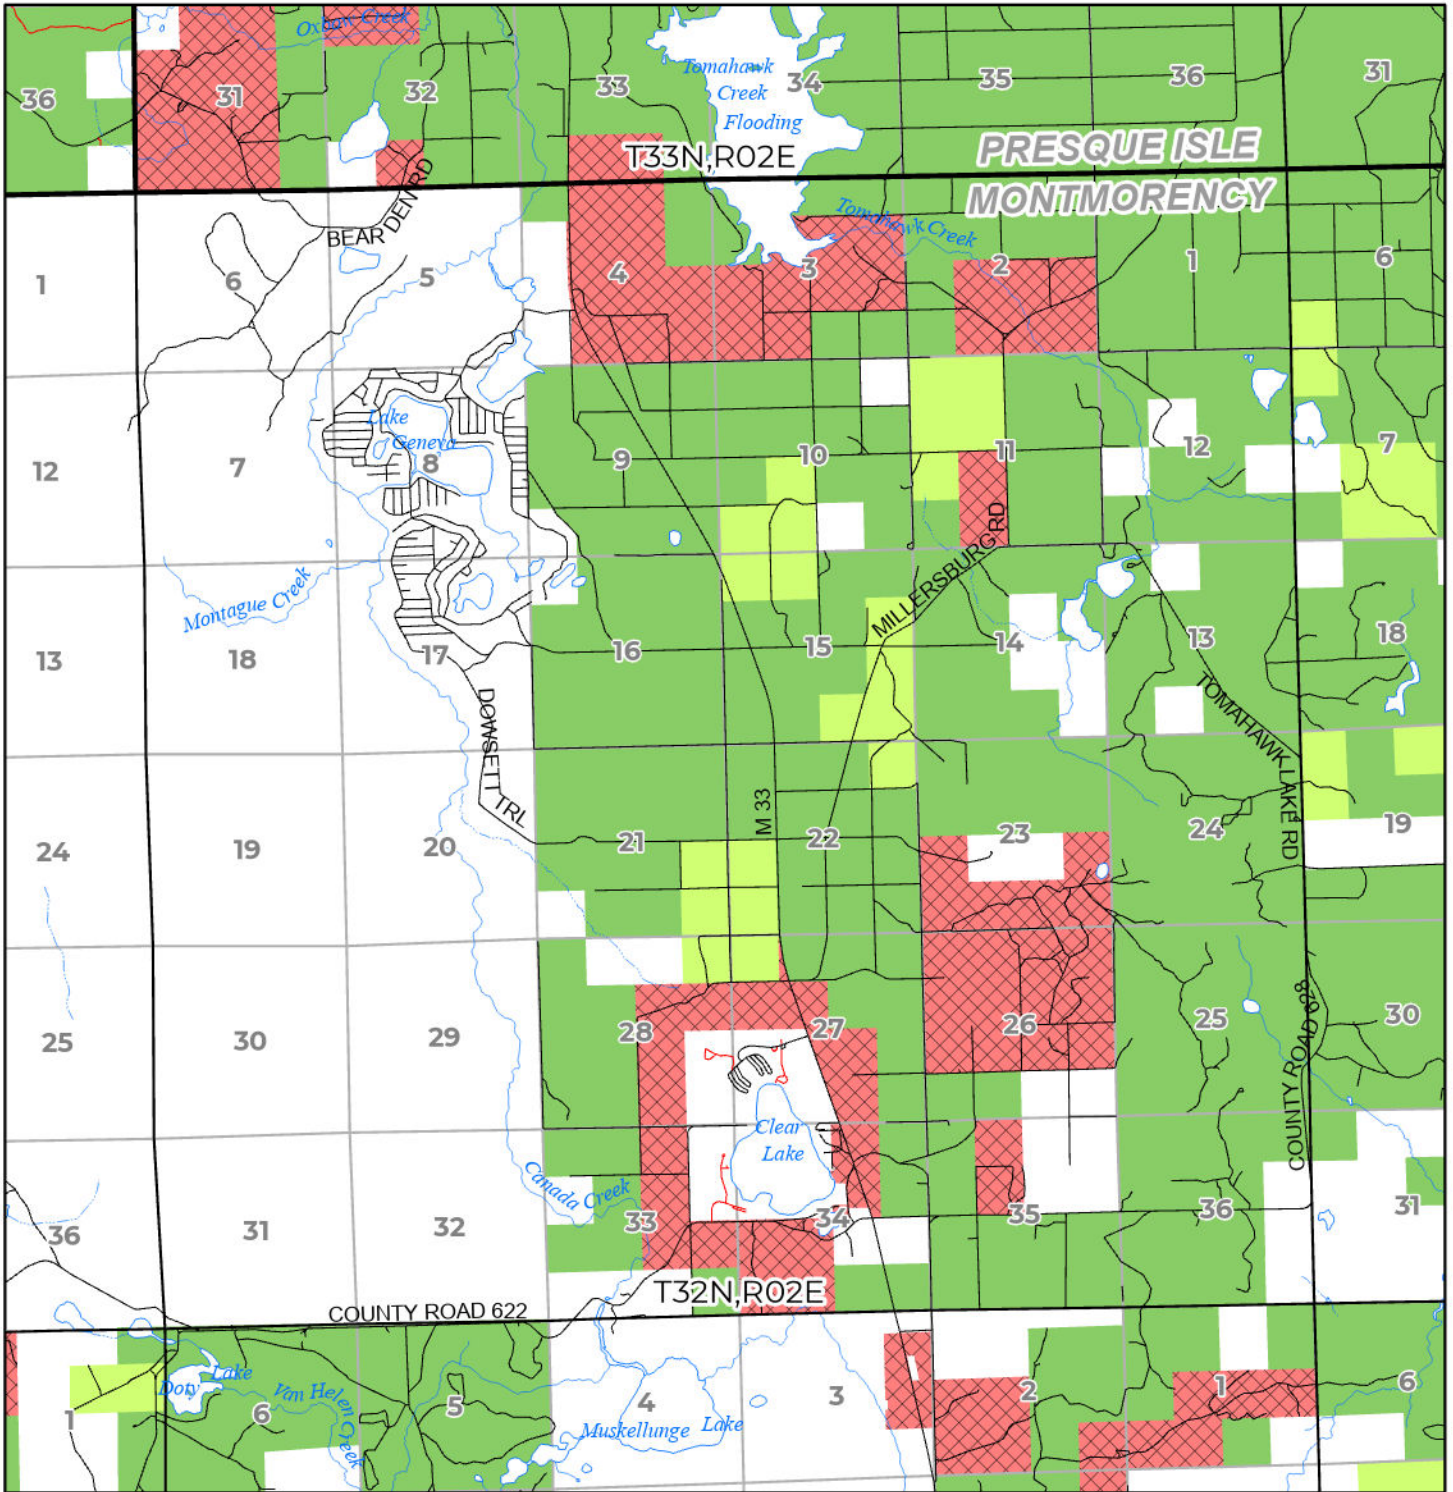

2024 FUELWOOD COLLECTION
 MONTMORENCY COUNTY
T32N,R02E

- Open (Recently Closed Timber Sale)
- Open
- Open (Military Restrictions - Possible closure from May to September)
- Closed