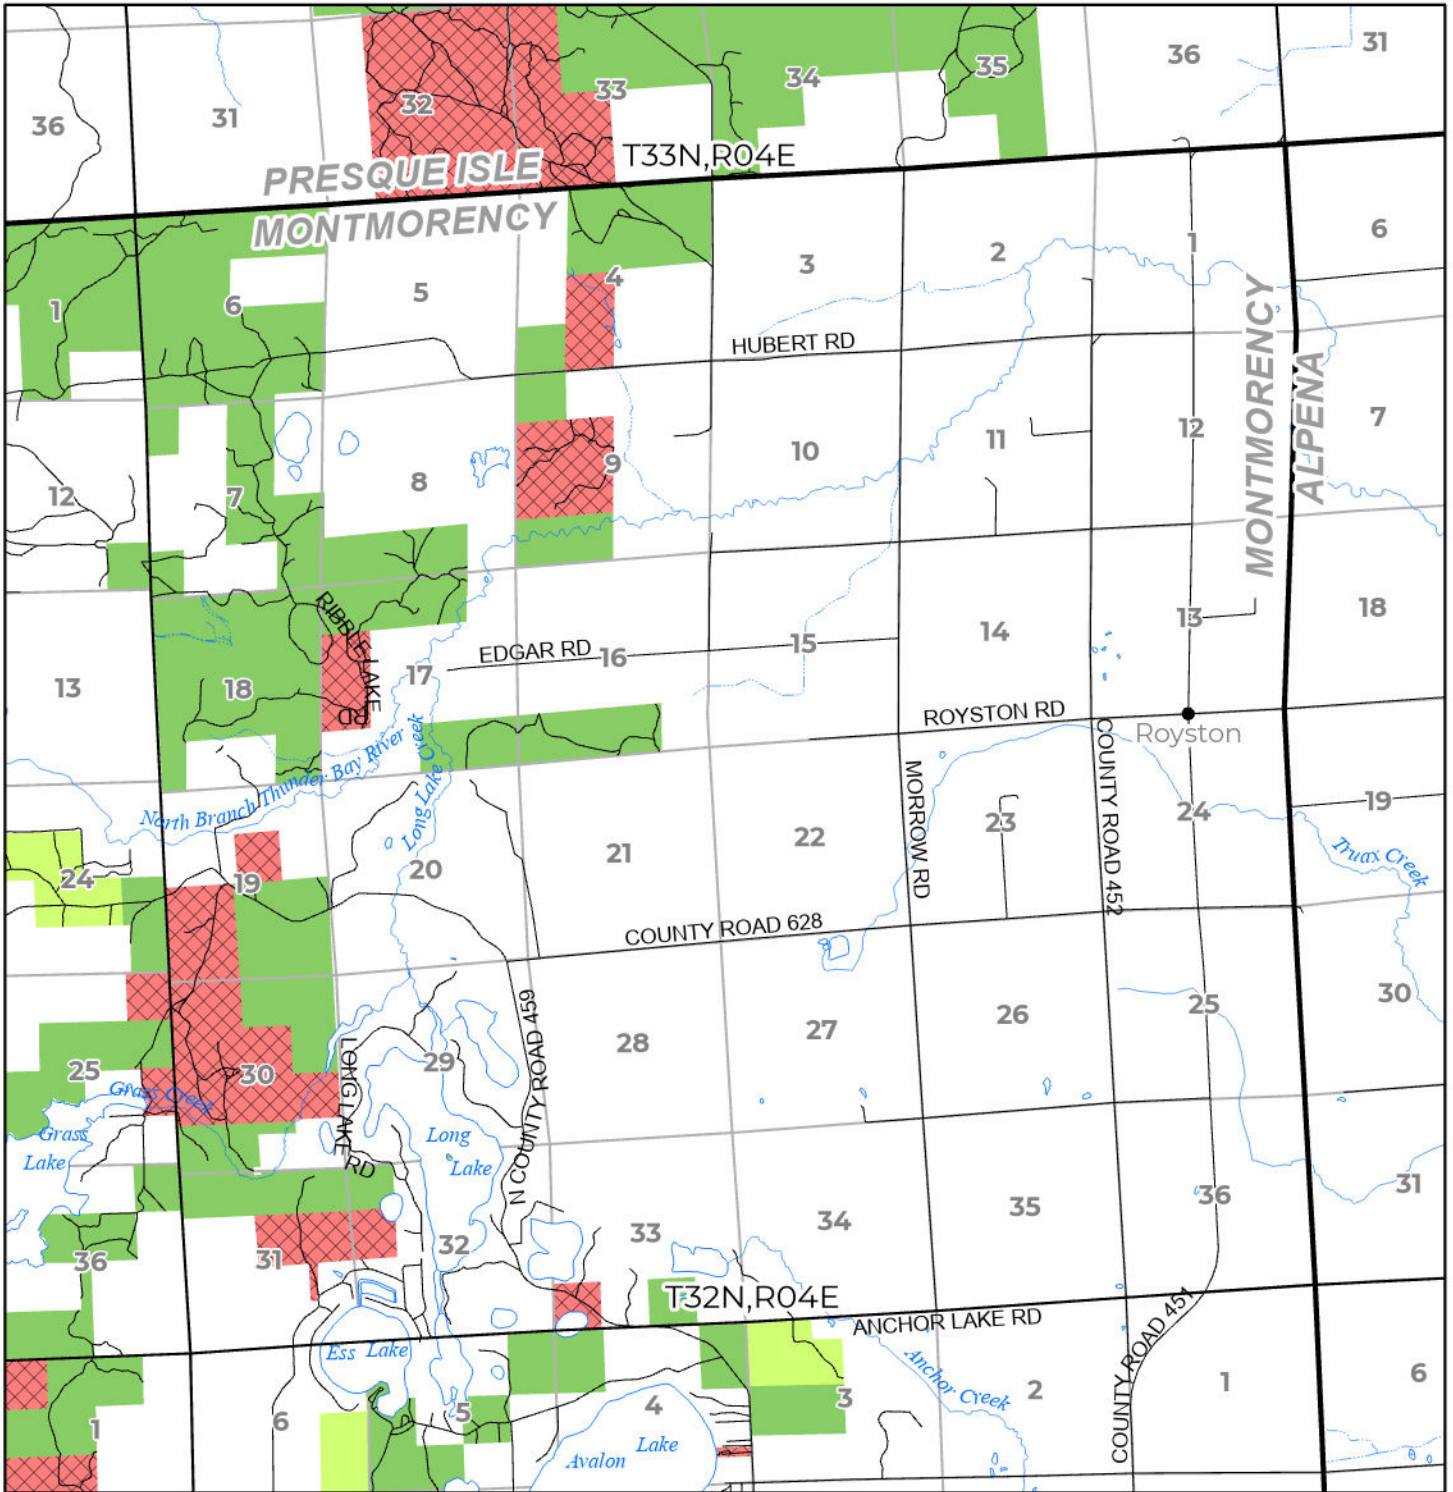

2024 FUELWOOD COLLECTION
 MONTMORENCY COUNTY
T32N,R04E

- Open (Recently Closed Timber Sale)
- Open
- Open (Military Restrictions – Possible closure from May to September)
- Closed