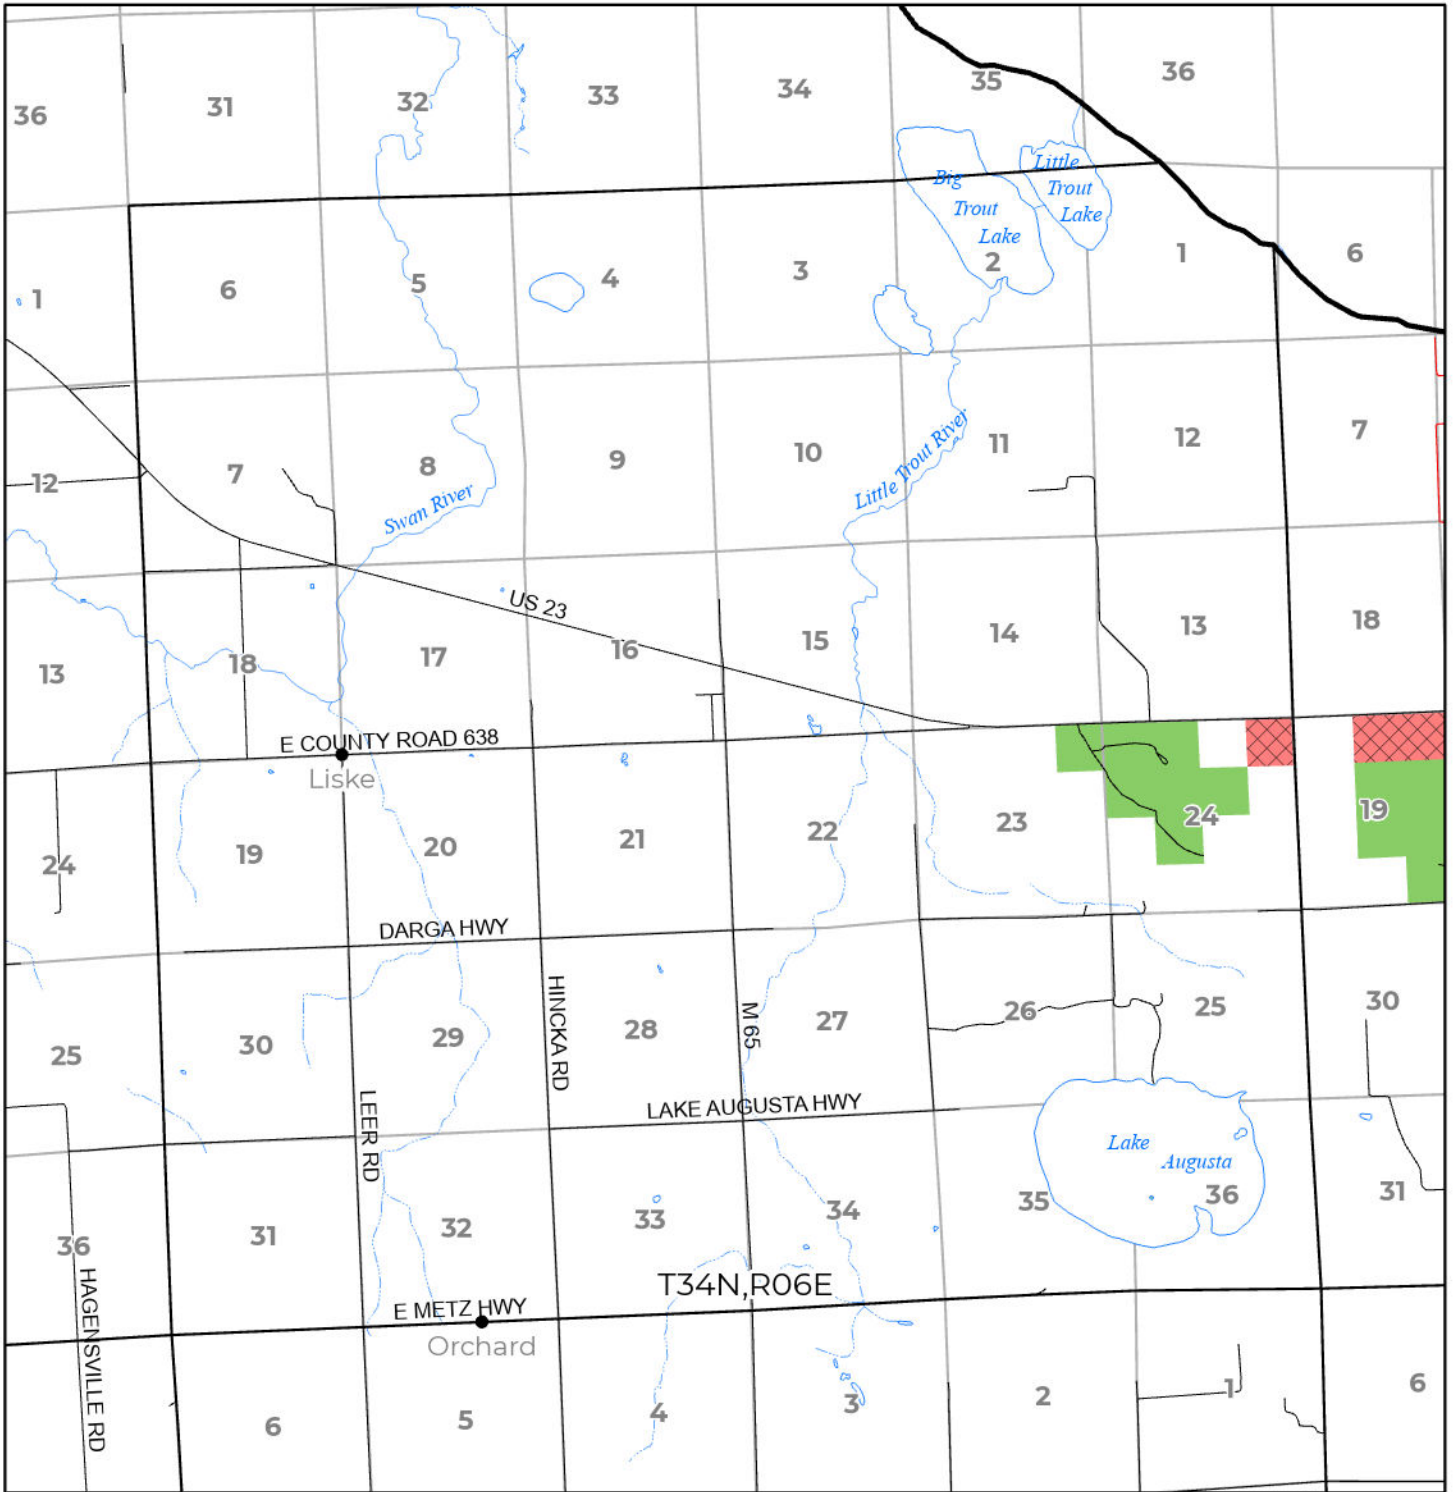

2024 FUELWOOD COLLECTION
 PRESQUE ISLE COUNTY
T34N,R06E

- Open (Recently Closed Timber Sale)
- Open
- Open (Military Restrictions - Possible closure from May to September)
- Closed