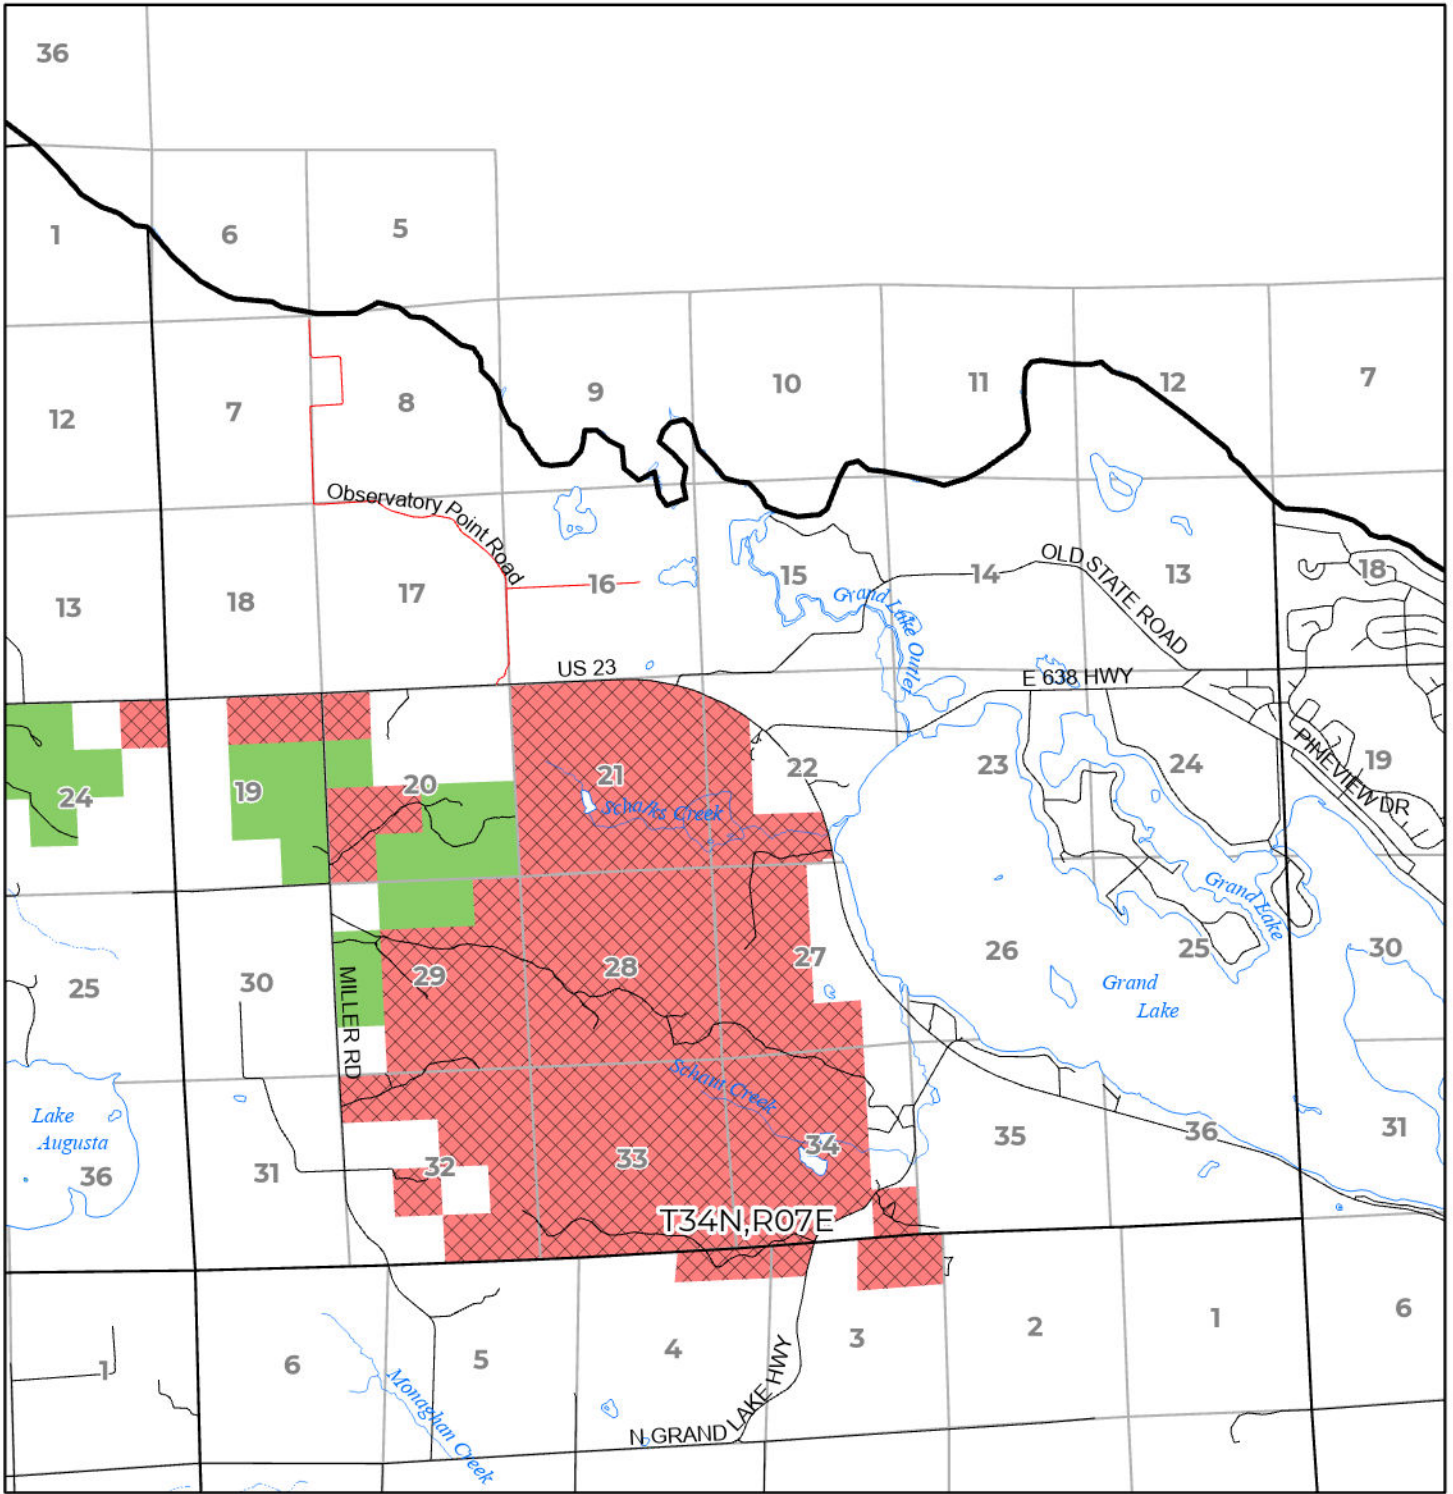

2024 FUELWOOD COLLECTION  
 PRESQUE ISLE COUNTY  
**T34N,R07E**

- Open (Recently Closed Timber Sale)
- Open
- Open (Military Restrictions - Possible closure from May to September)
- Closed