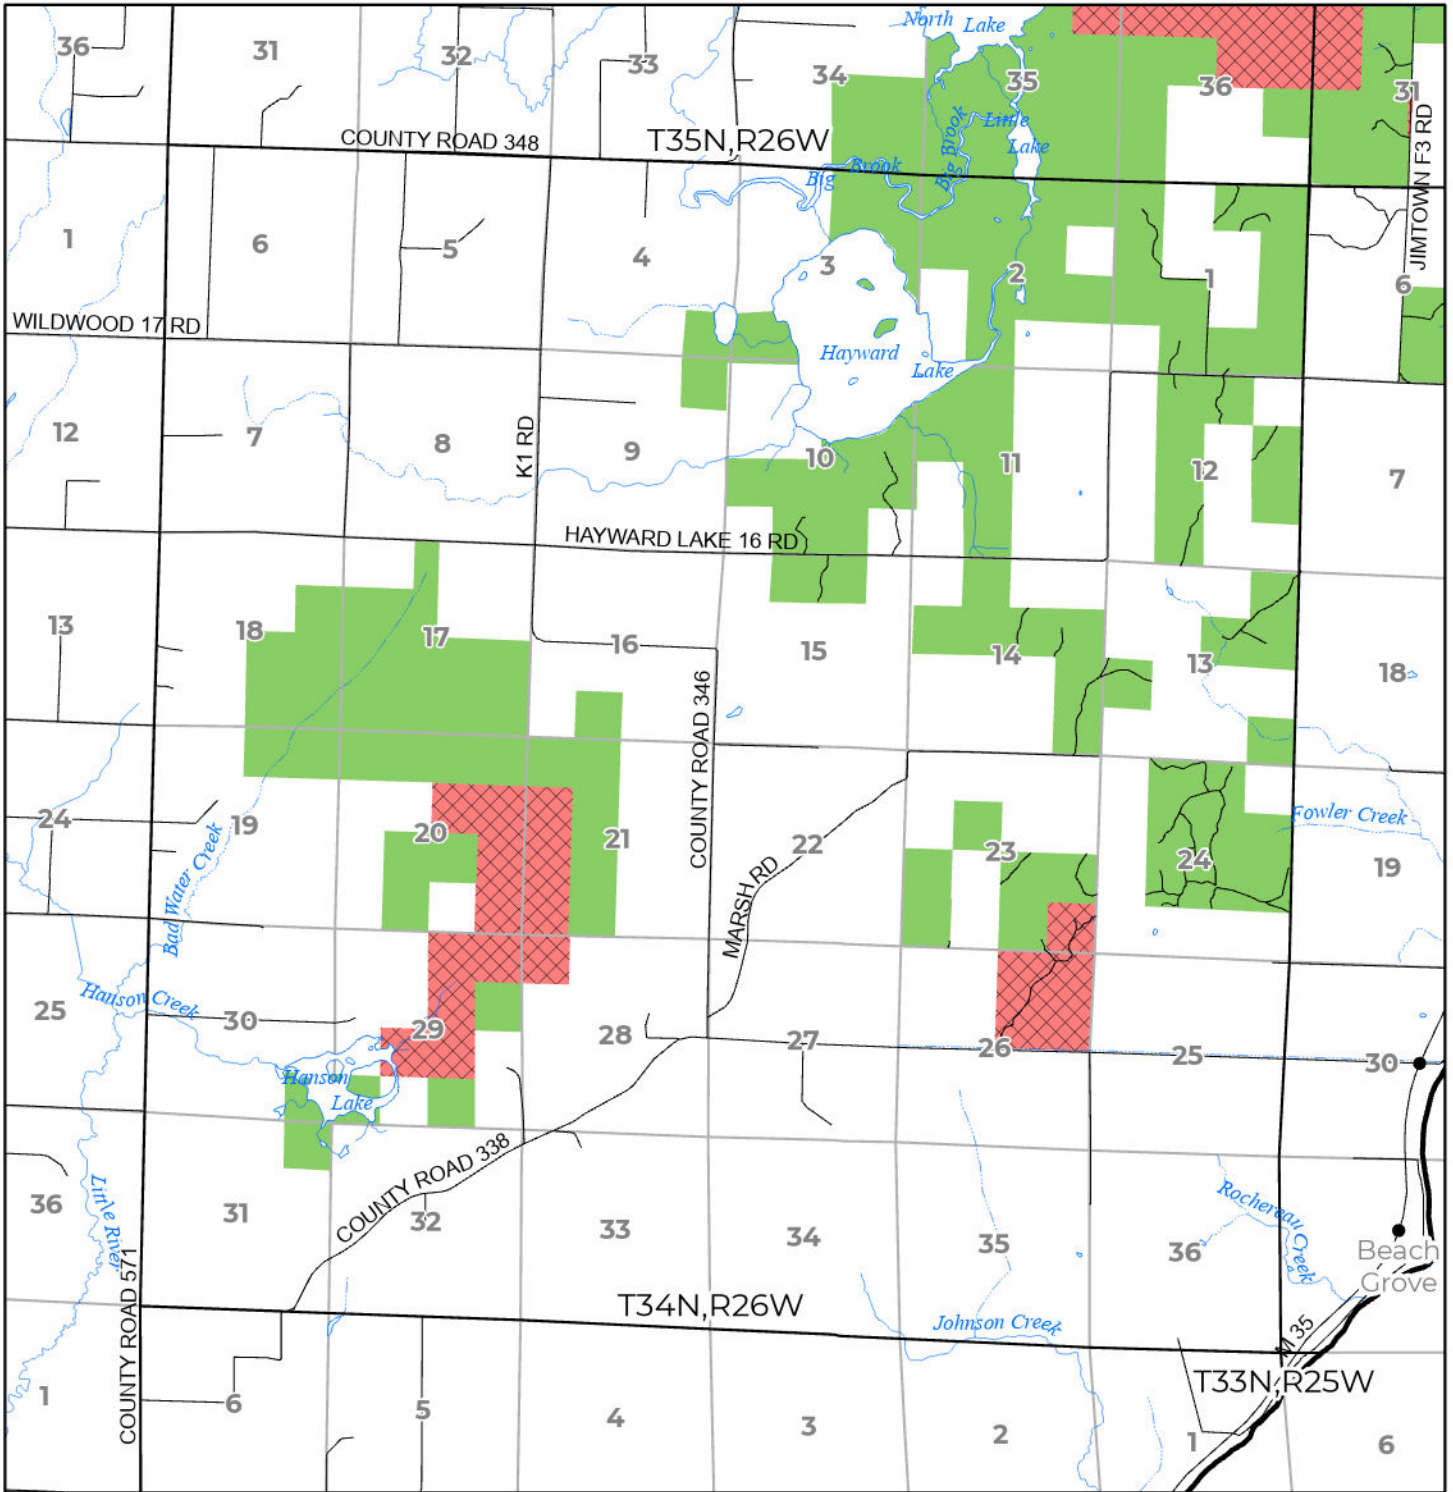

2024 FUELWOOD COLLECTION  
 MENONIMEE COUNTY  
**T34N,R26W**

- Open (Recently Closed Timber Sale)
- Open
- Open (Military Restrictions - Possible closure from May to September)
- Closed