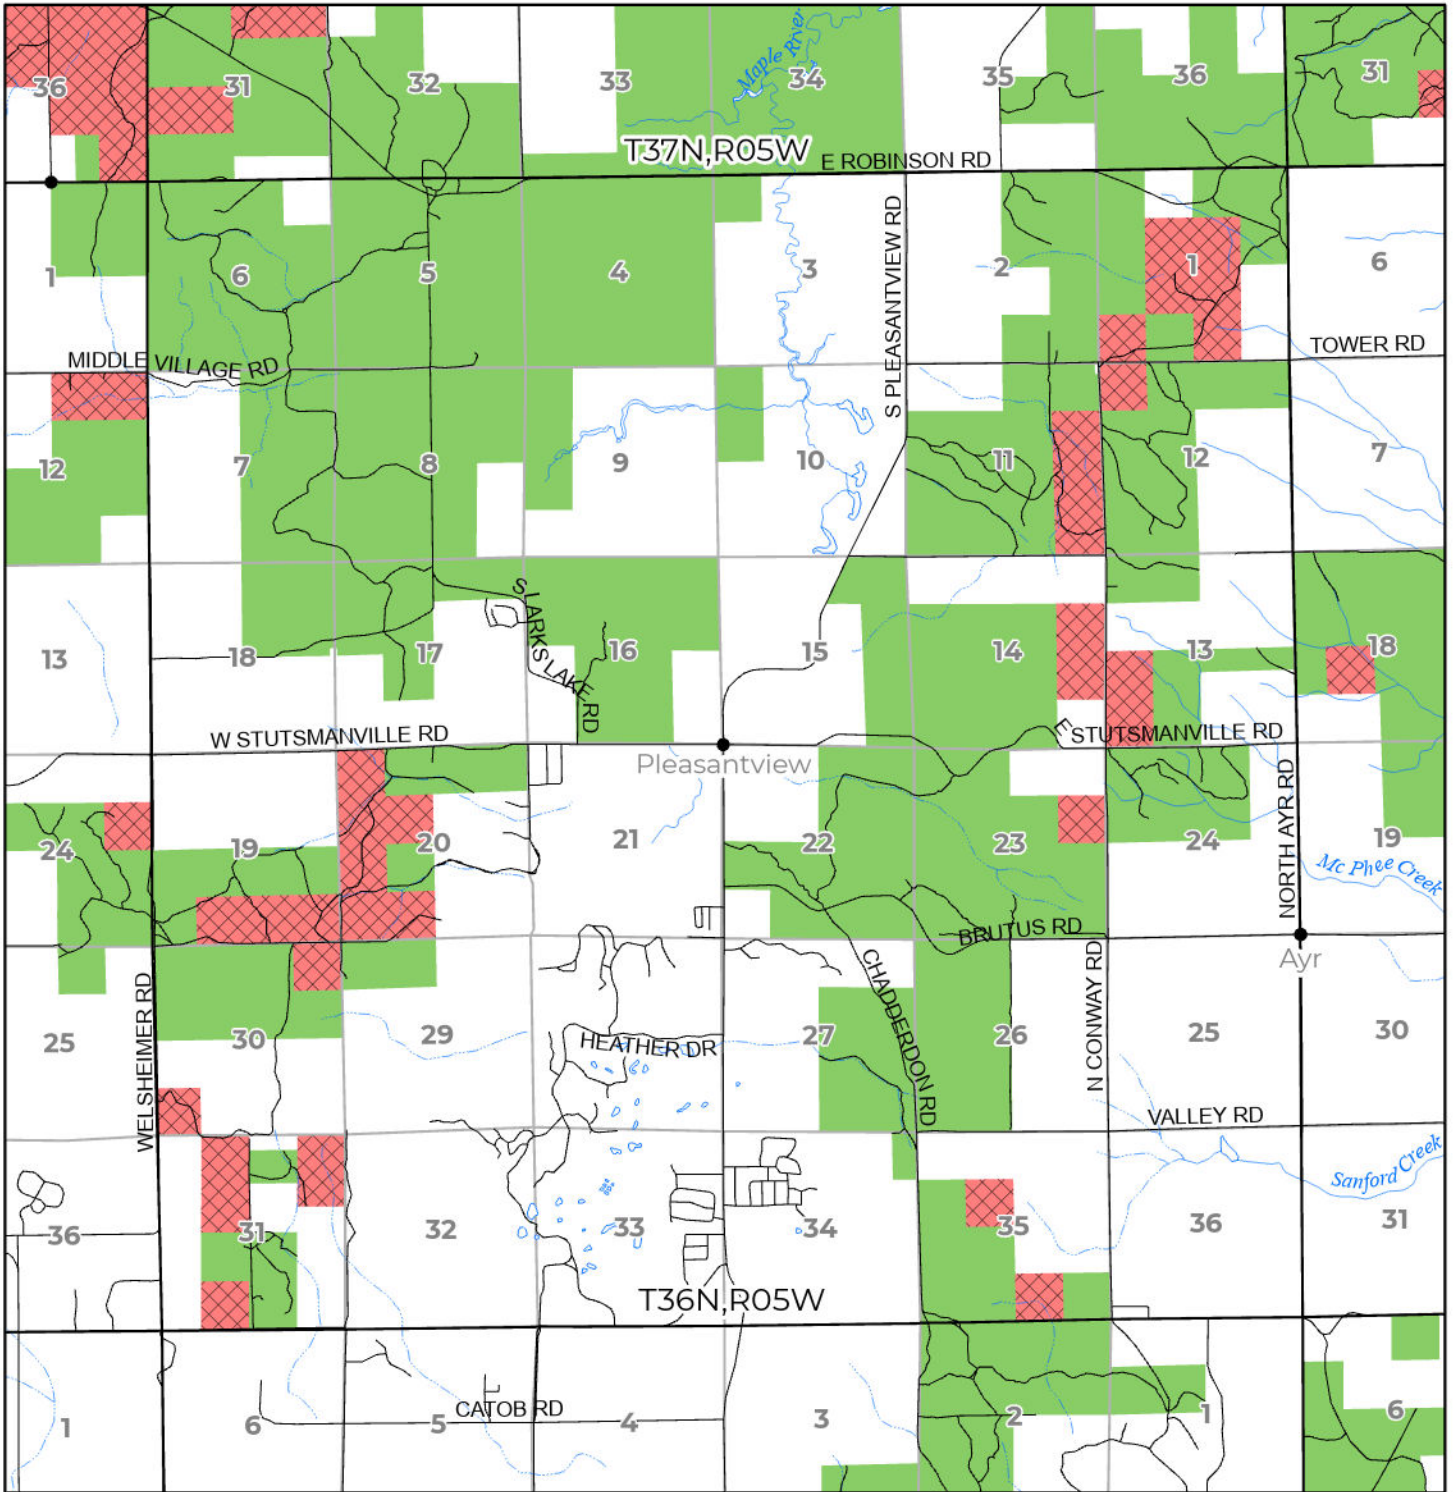

2024 FUELWOOD COLLECTION
EMMET COUNTY
T36N,R05W

- Open (Recently Closed Timber Sale)
- Open
- Open (Military Restrictions - Possible closure from May to September)
- Closed

N
▲

Miles

0 1

Effective: April 1, 2024