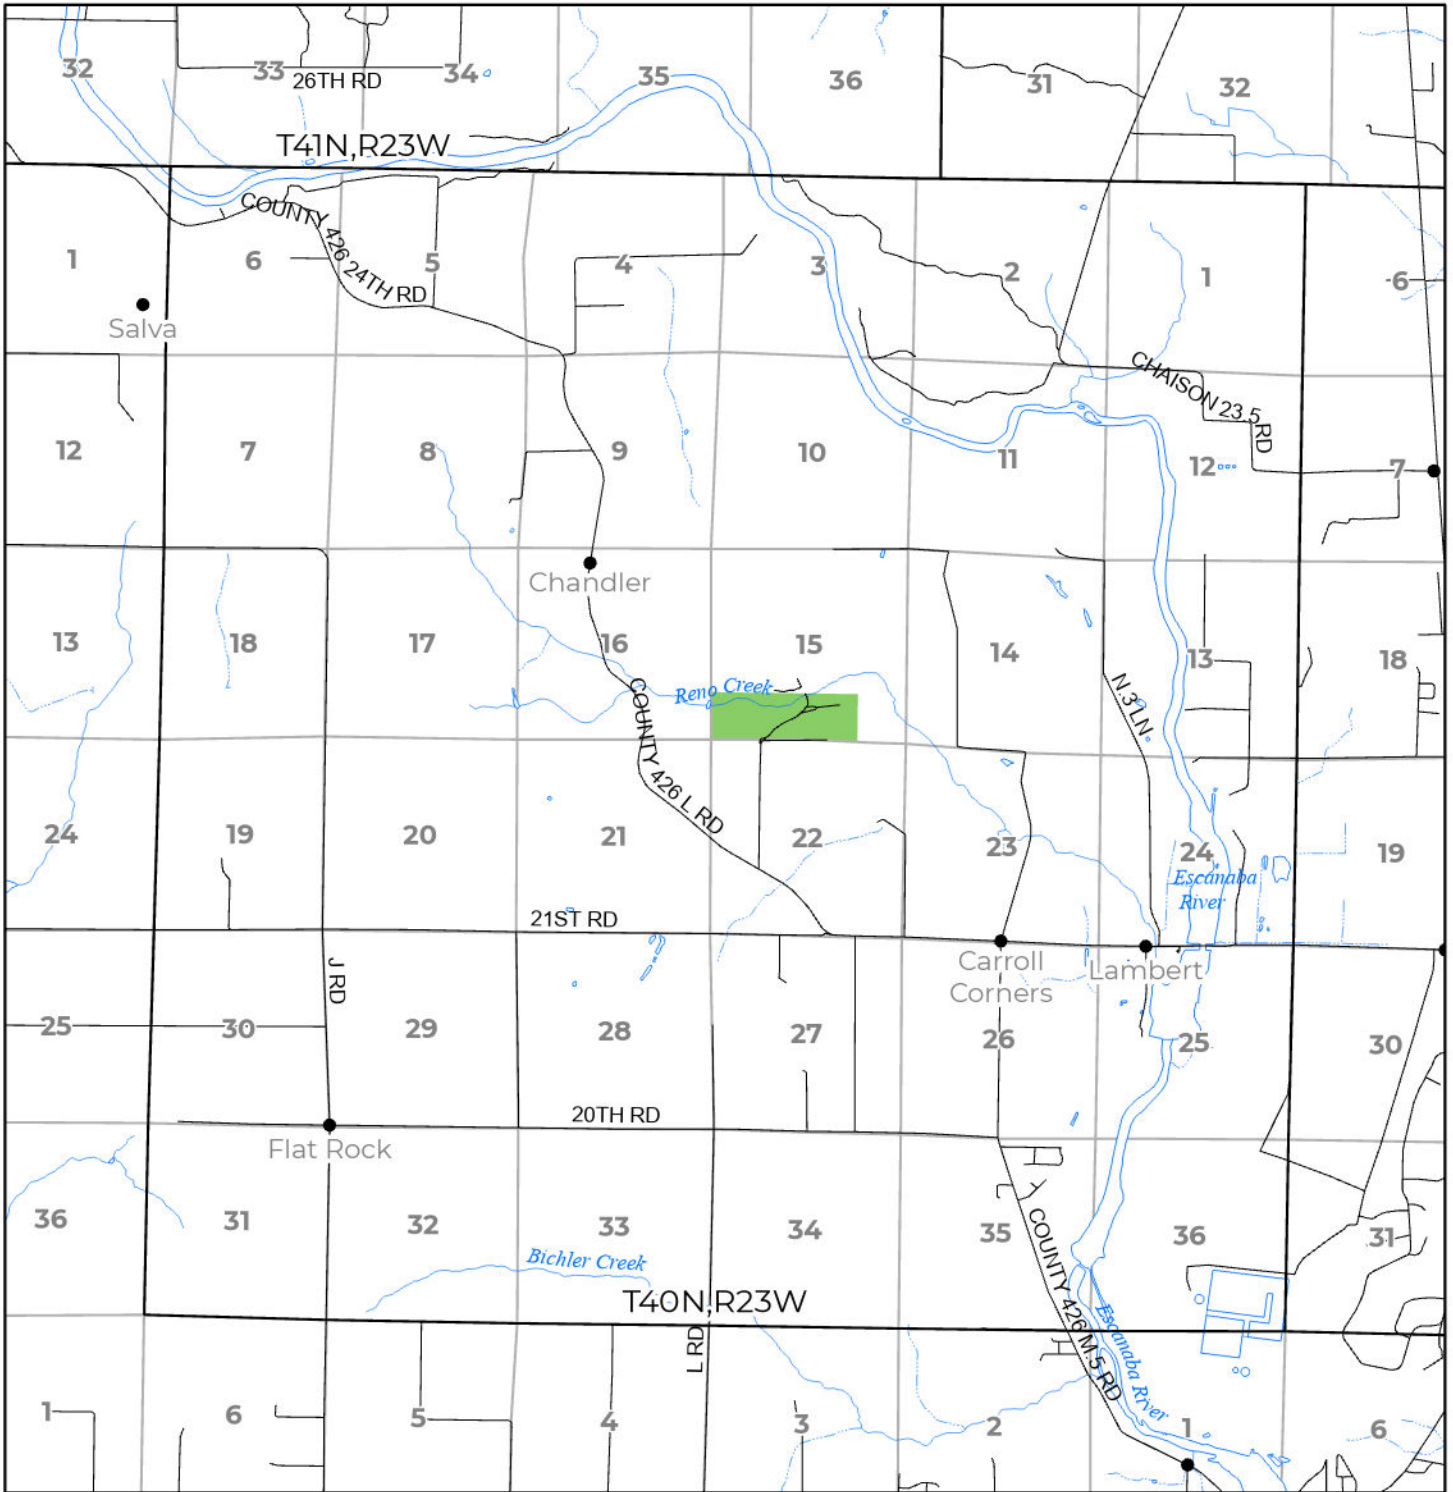

2024 FUELWOOD COLLECTION  
 DELTA COUNTY  
**T40N,R23W**

- Open (Recently Closed Timber Sale)
- Open
- Open (Military Restrictions - Possible closure from May to September)
- Closed