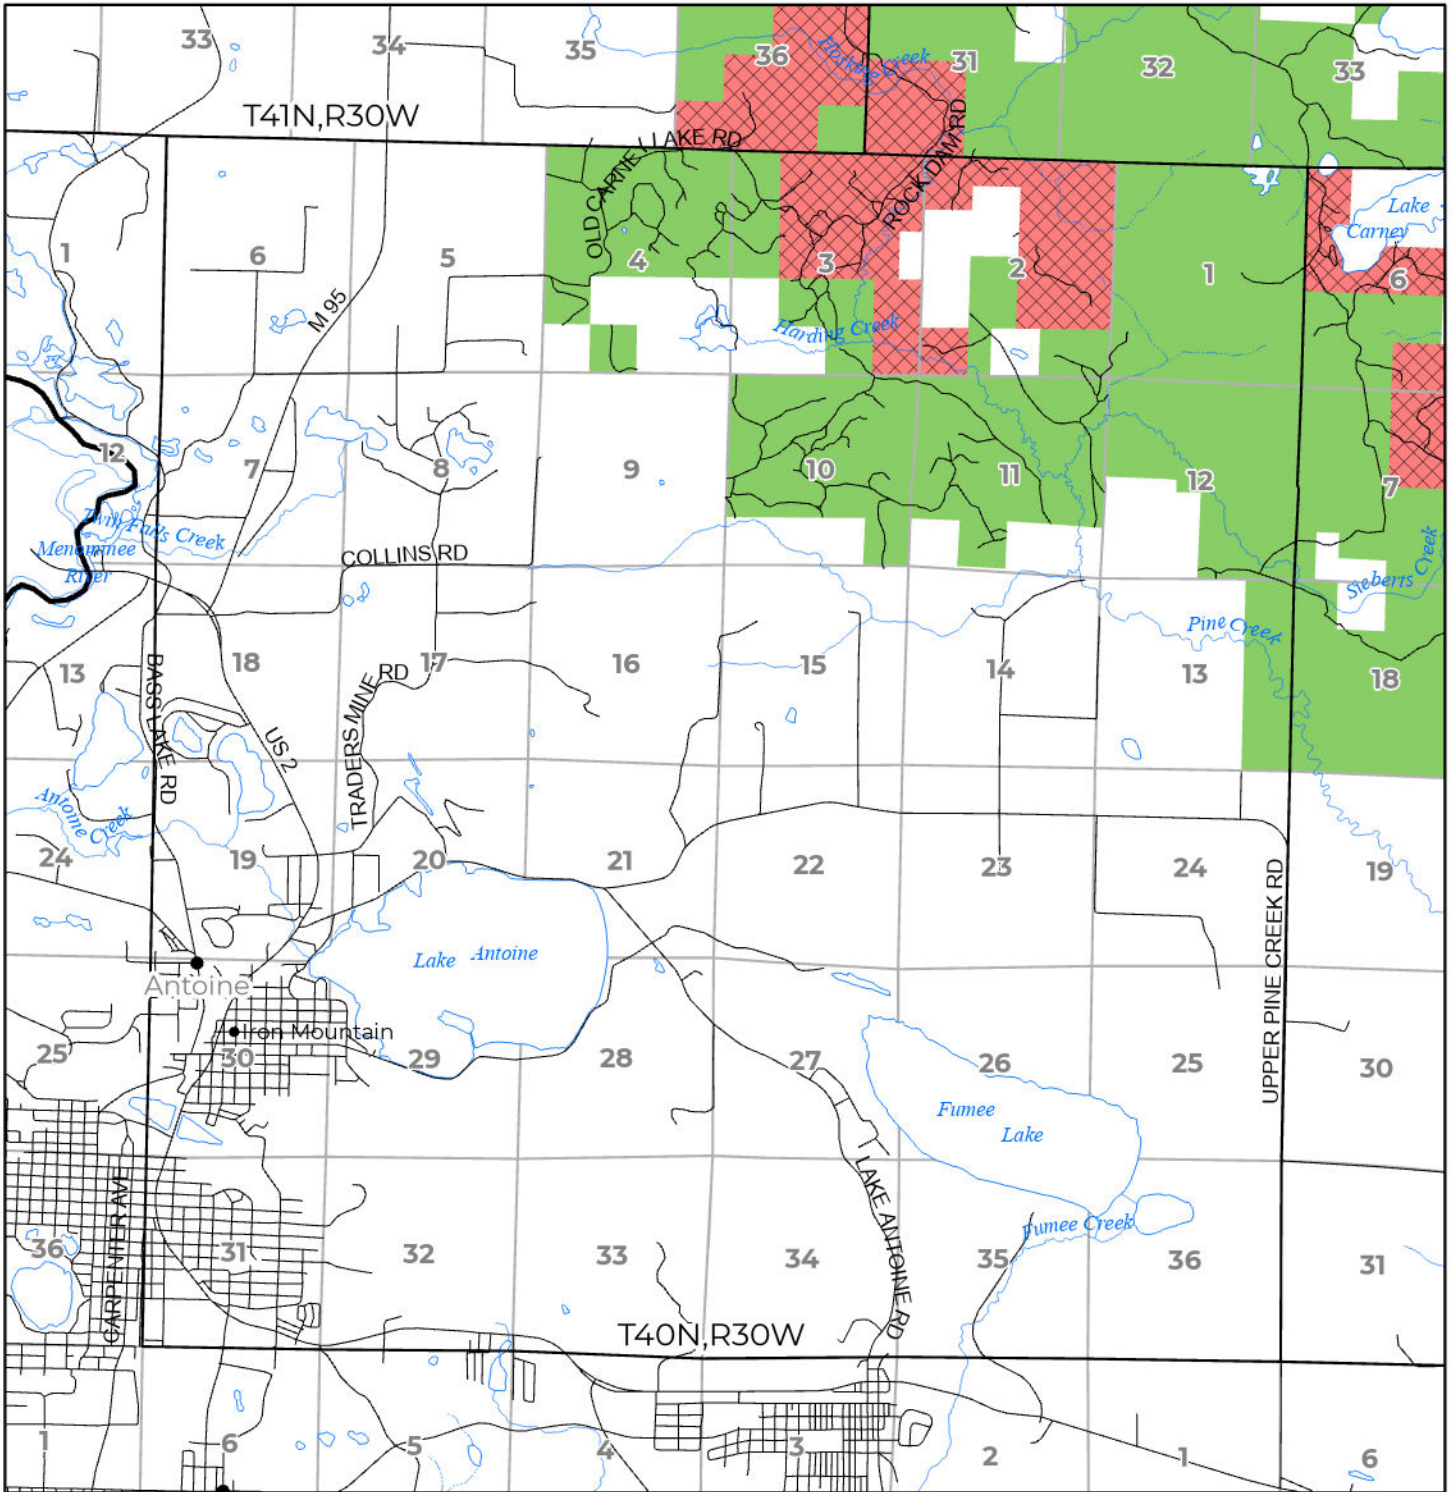

2024 FUELWOOD COLLECTION
 DICKINSON COUNTY
T40N,R30W

- Open (Recently Closed Timber Sale)
- Open
- Open (Military Restrictions – Possible closure from May to September)
- Closed