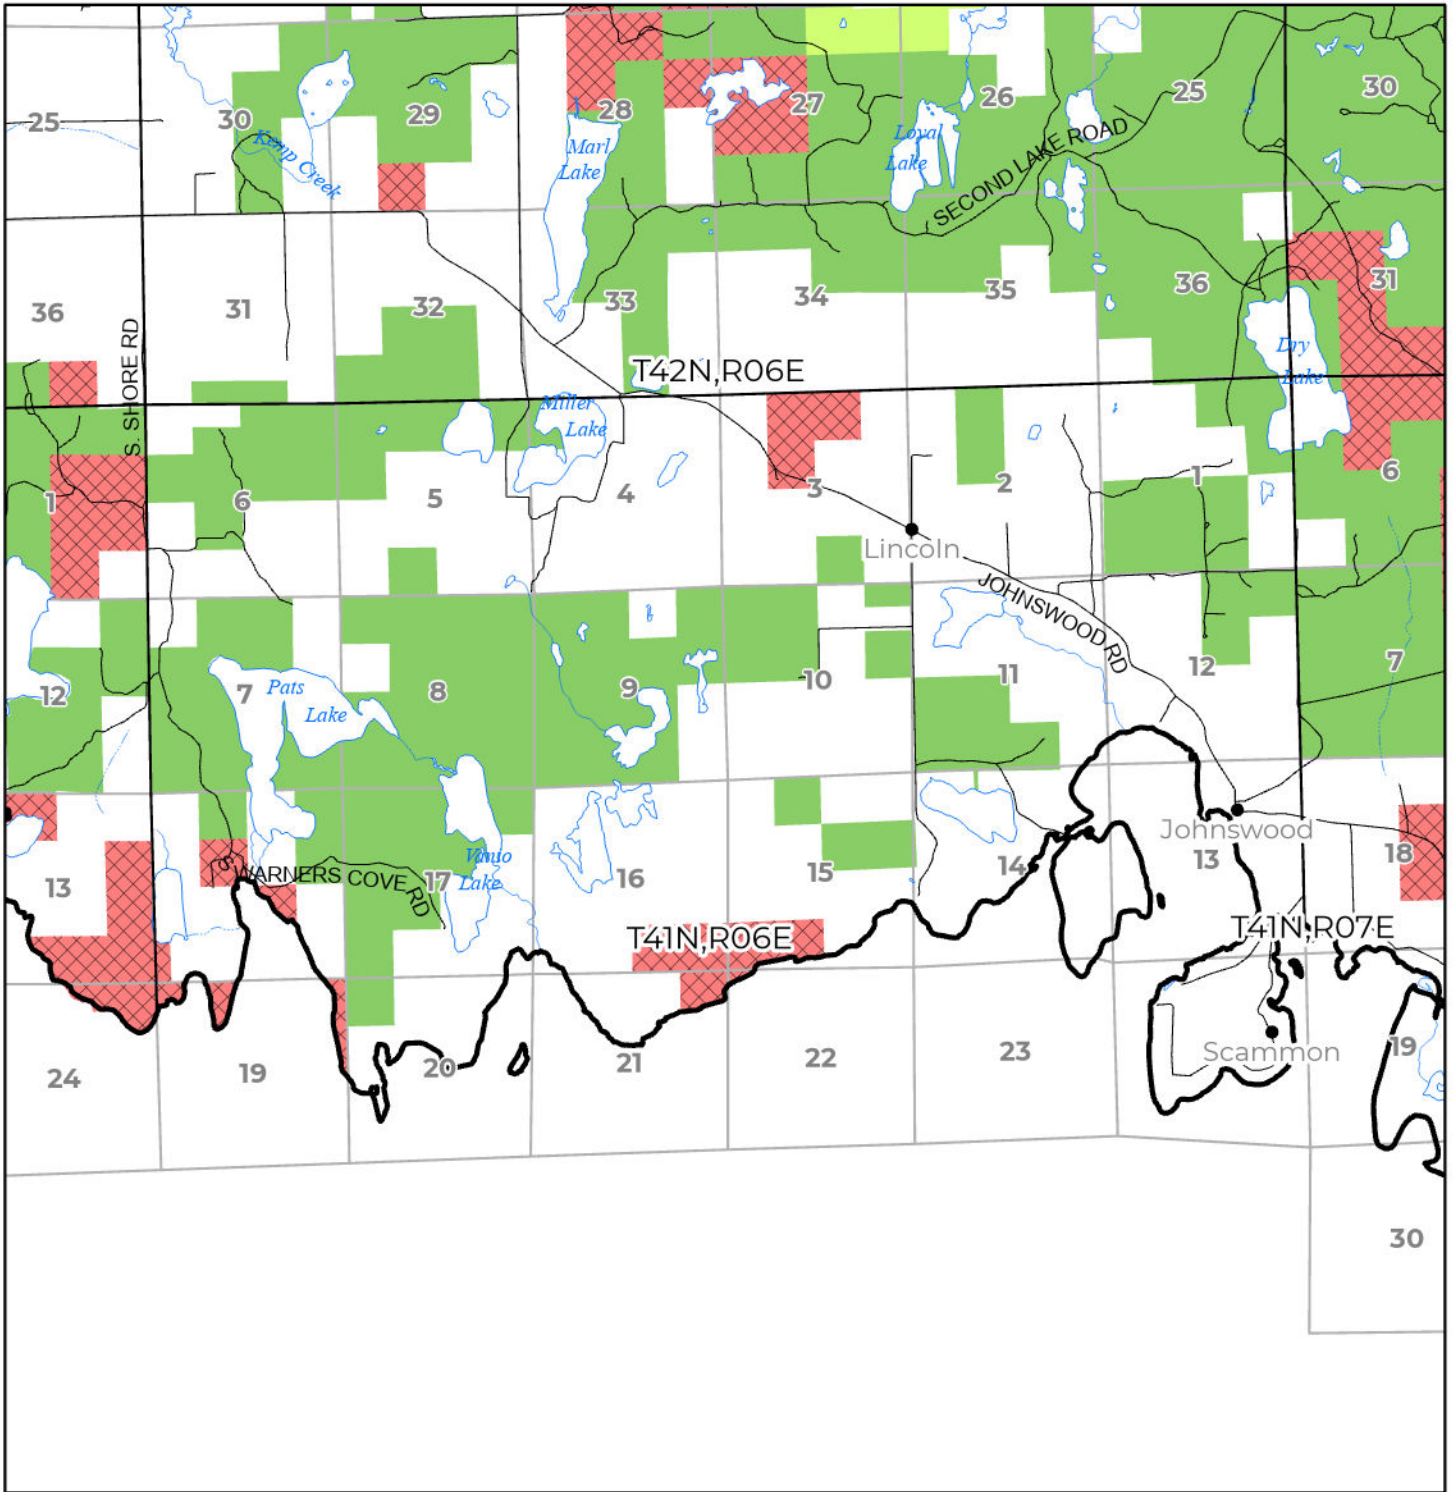

2024 FUELWOOD COLLECTION
 CHIPPEWA COUNTY
T41N,R06E

- Open (Recently Closed Timber Sale)
- Open
- Open (Military Restrictions - Possible closure from May to September)
- Closed