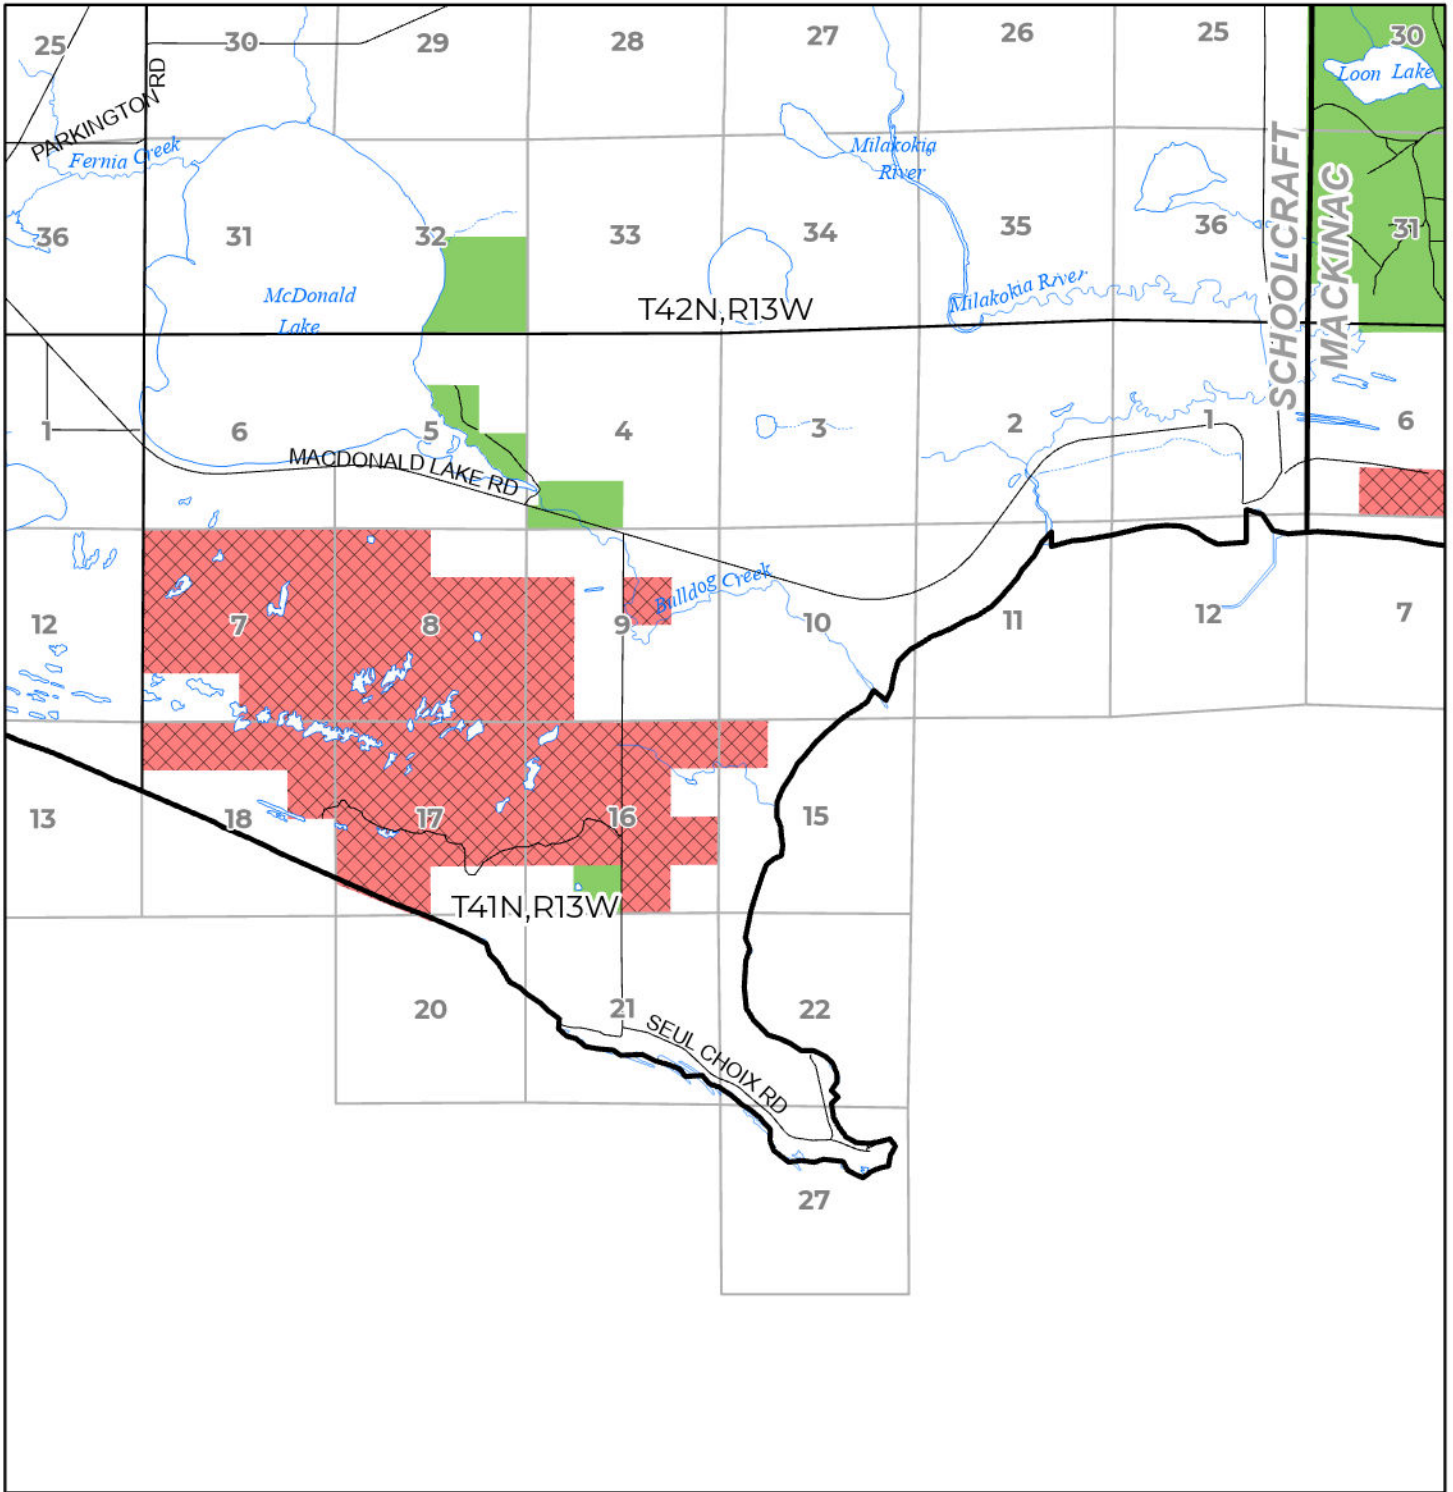

2024 FUELWOOD COLLECTION
 SCHOOLCRAFT COUNTY
T41N,R13W

-  Open (Recently Closed Timber Sale)
-  Open
-  Open (Military Restrictions - Possible closure from May to September)
-  Closed

N

 Miles

 Effective: April 1, 2024