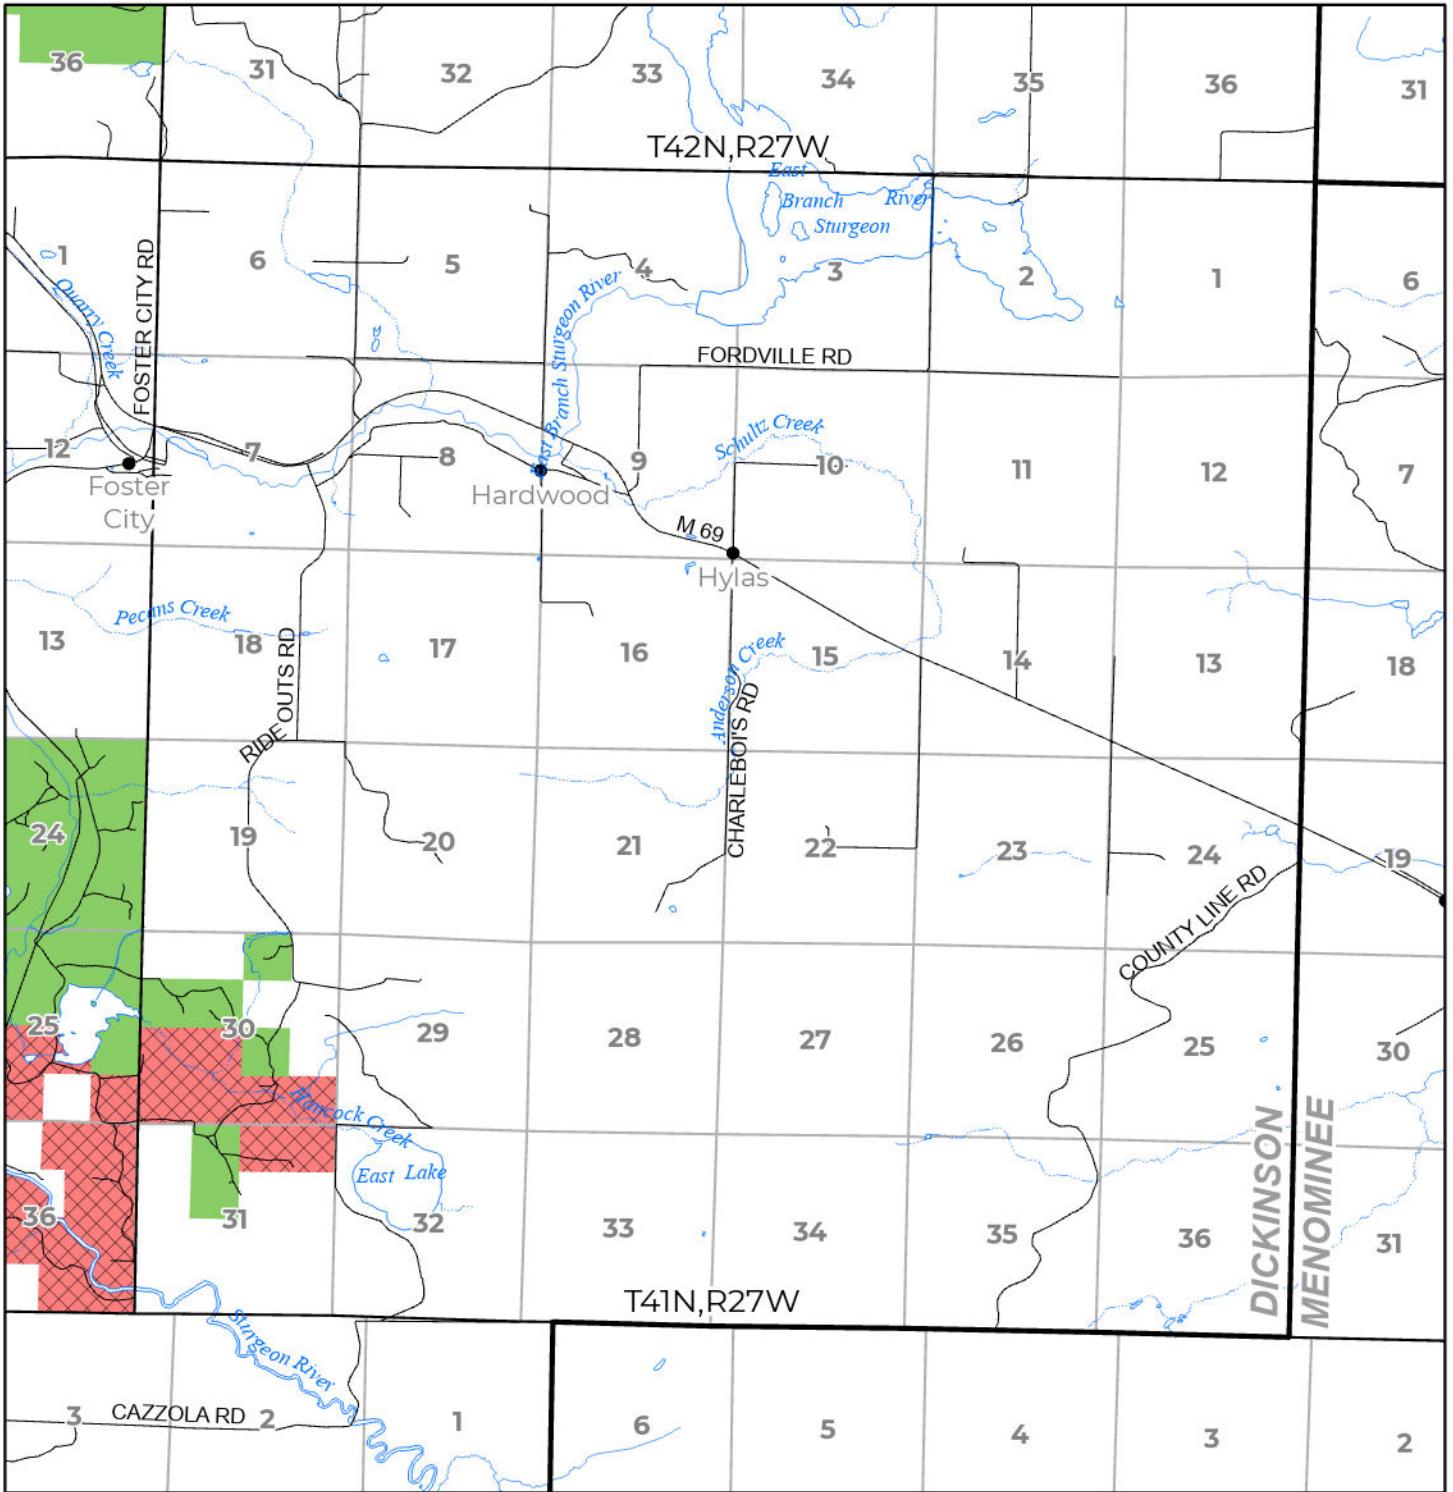

2024 FUELWOOD COLLECTION
 DICKINSON COUNTY
T41N,R27W

- Open (Recently Closed Timber Sale)
- Open
- Open (Military Restrictions - Possible closure from May to September)
- Closed