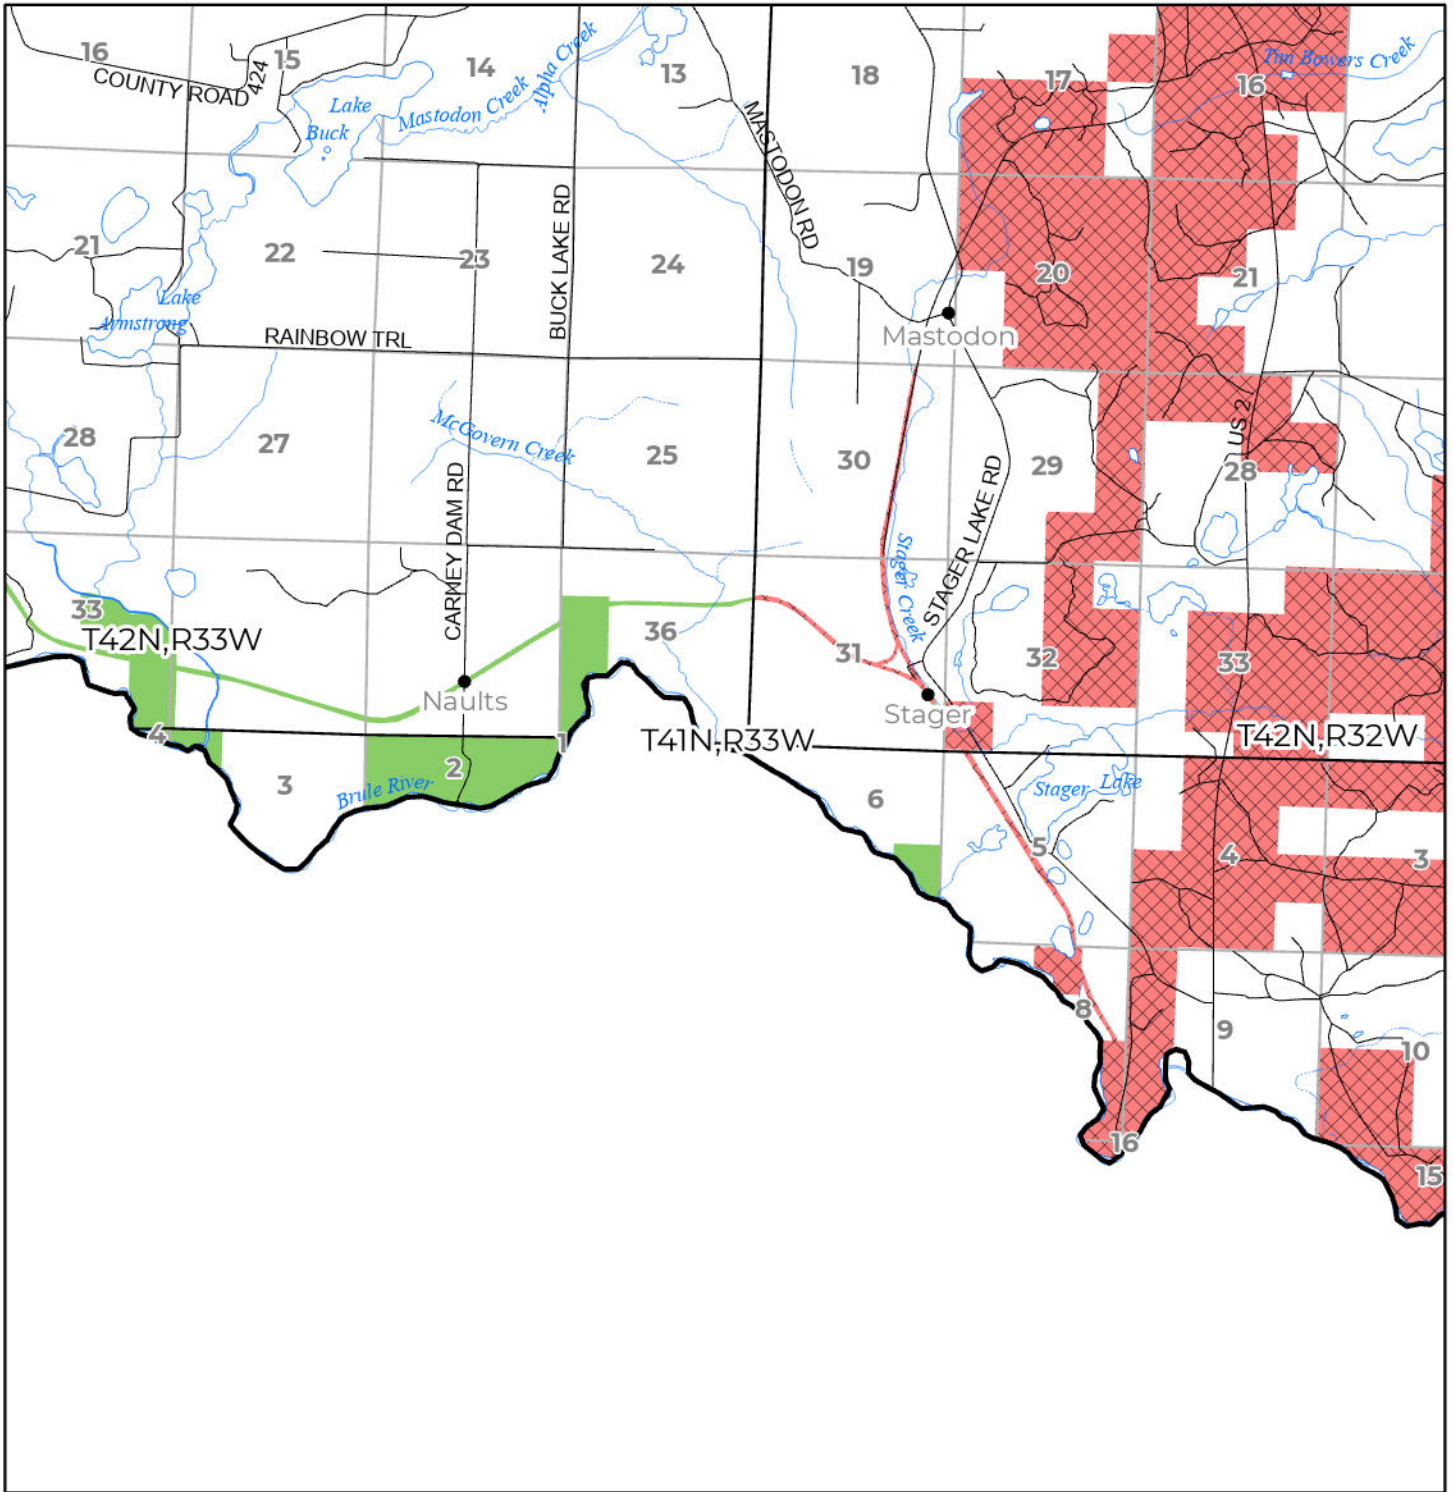

2024 FUELWOOD COLLECTION  
 IRON COUNTY  
**T41N,R33W**

- Open (Recently Closed Timber Sale)
- Open
- Open (Military Restrictions - Possible closure from May to September)
- Closed