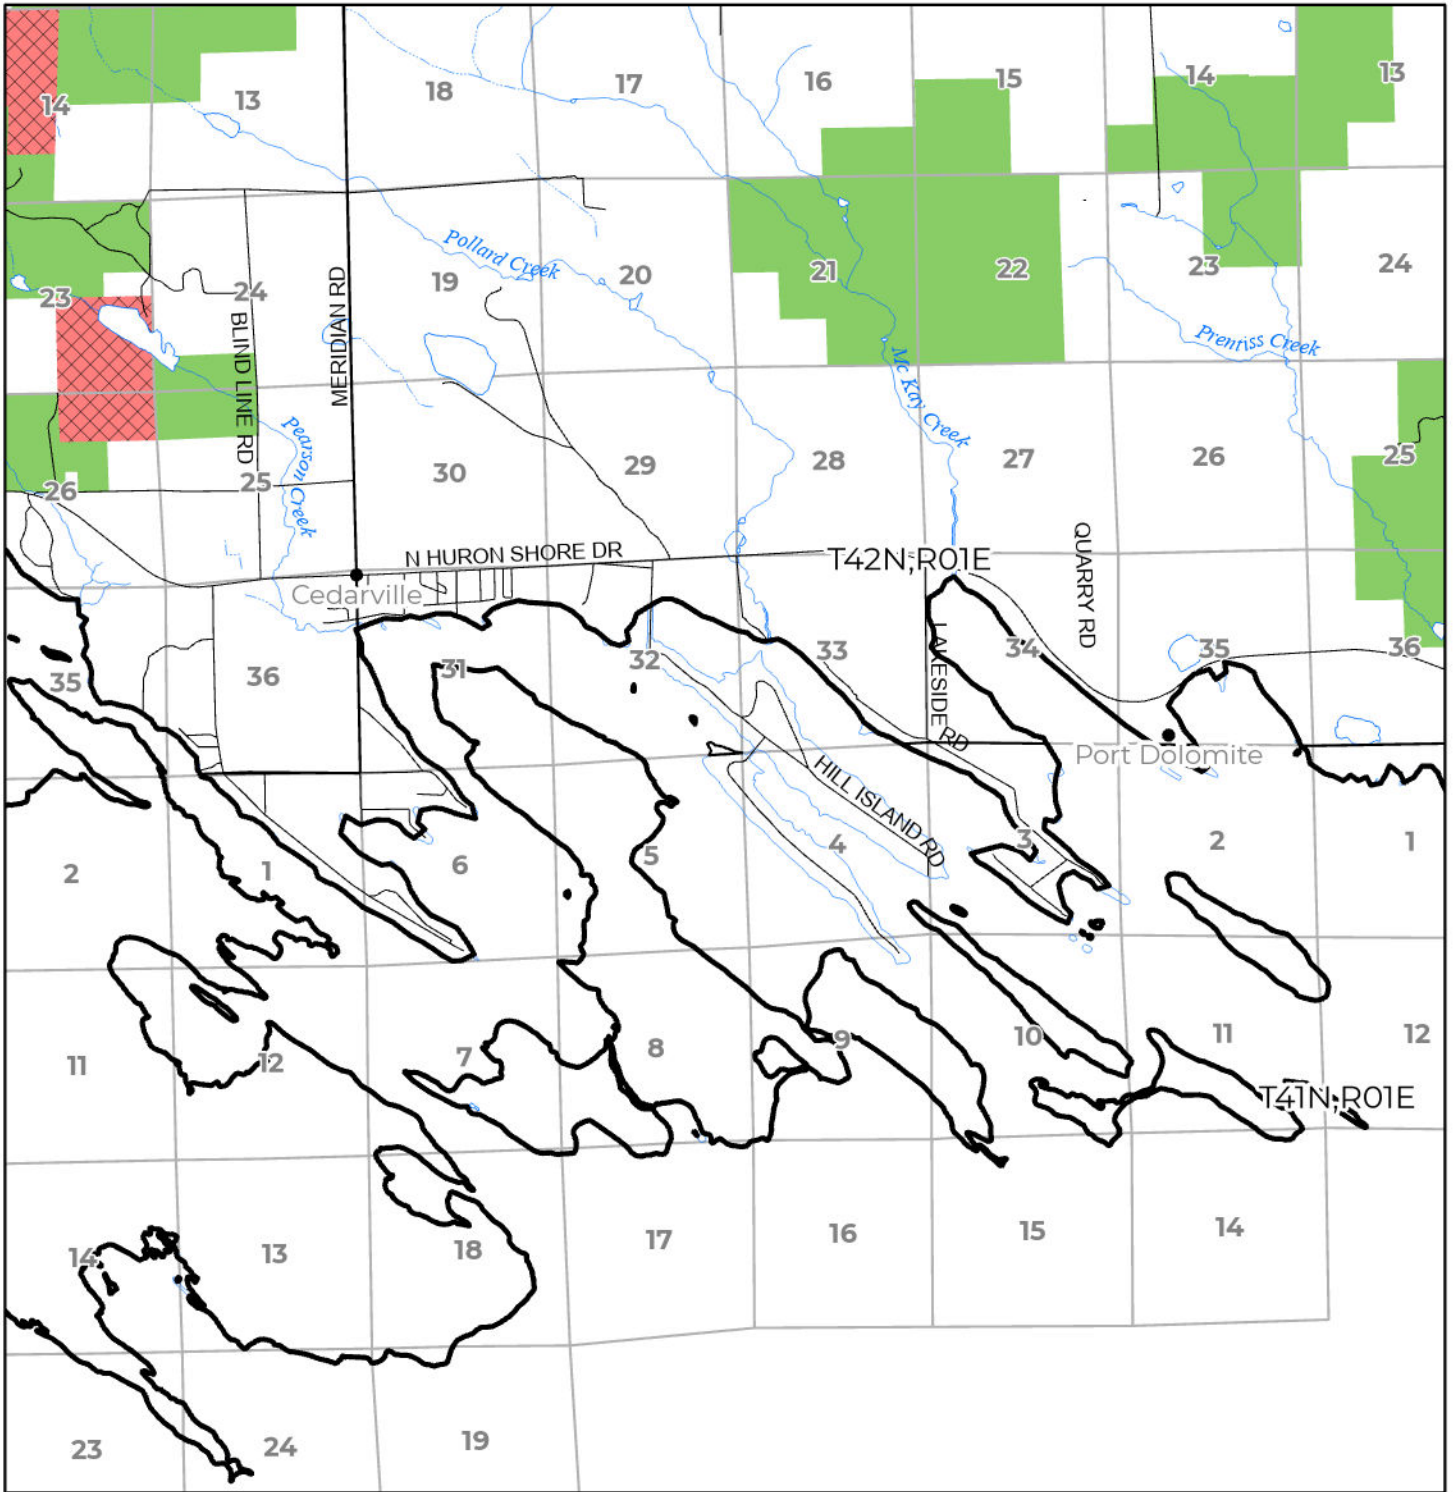

2024 FUELWOOD COLLECTION  
 MACKINAC COUNTY  
**T42N,R01E**

- Open (Recently Closed Timber Sale)
- Open
- Open (Military Restrictions - Possible closure from May to September)
- Closed