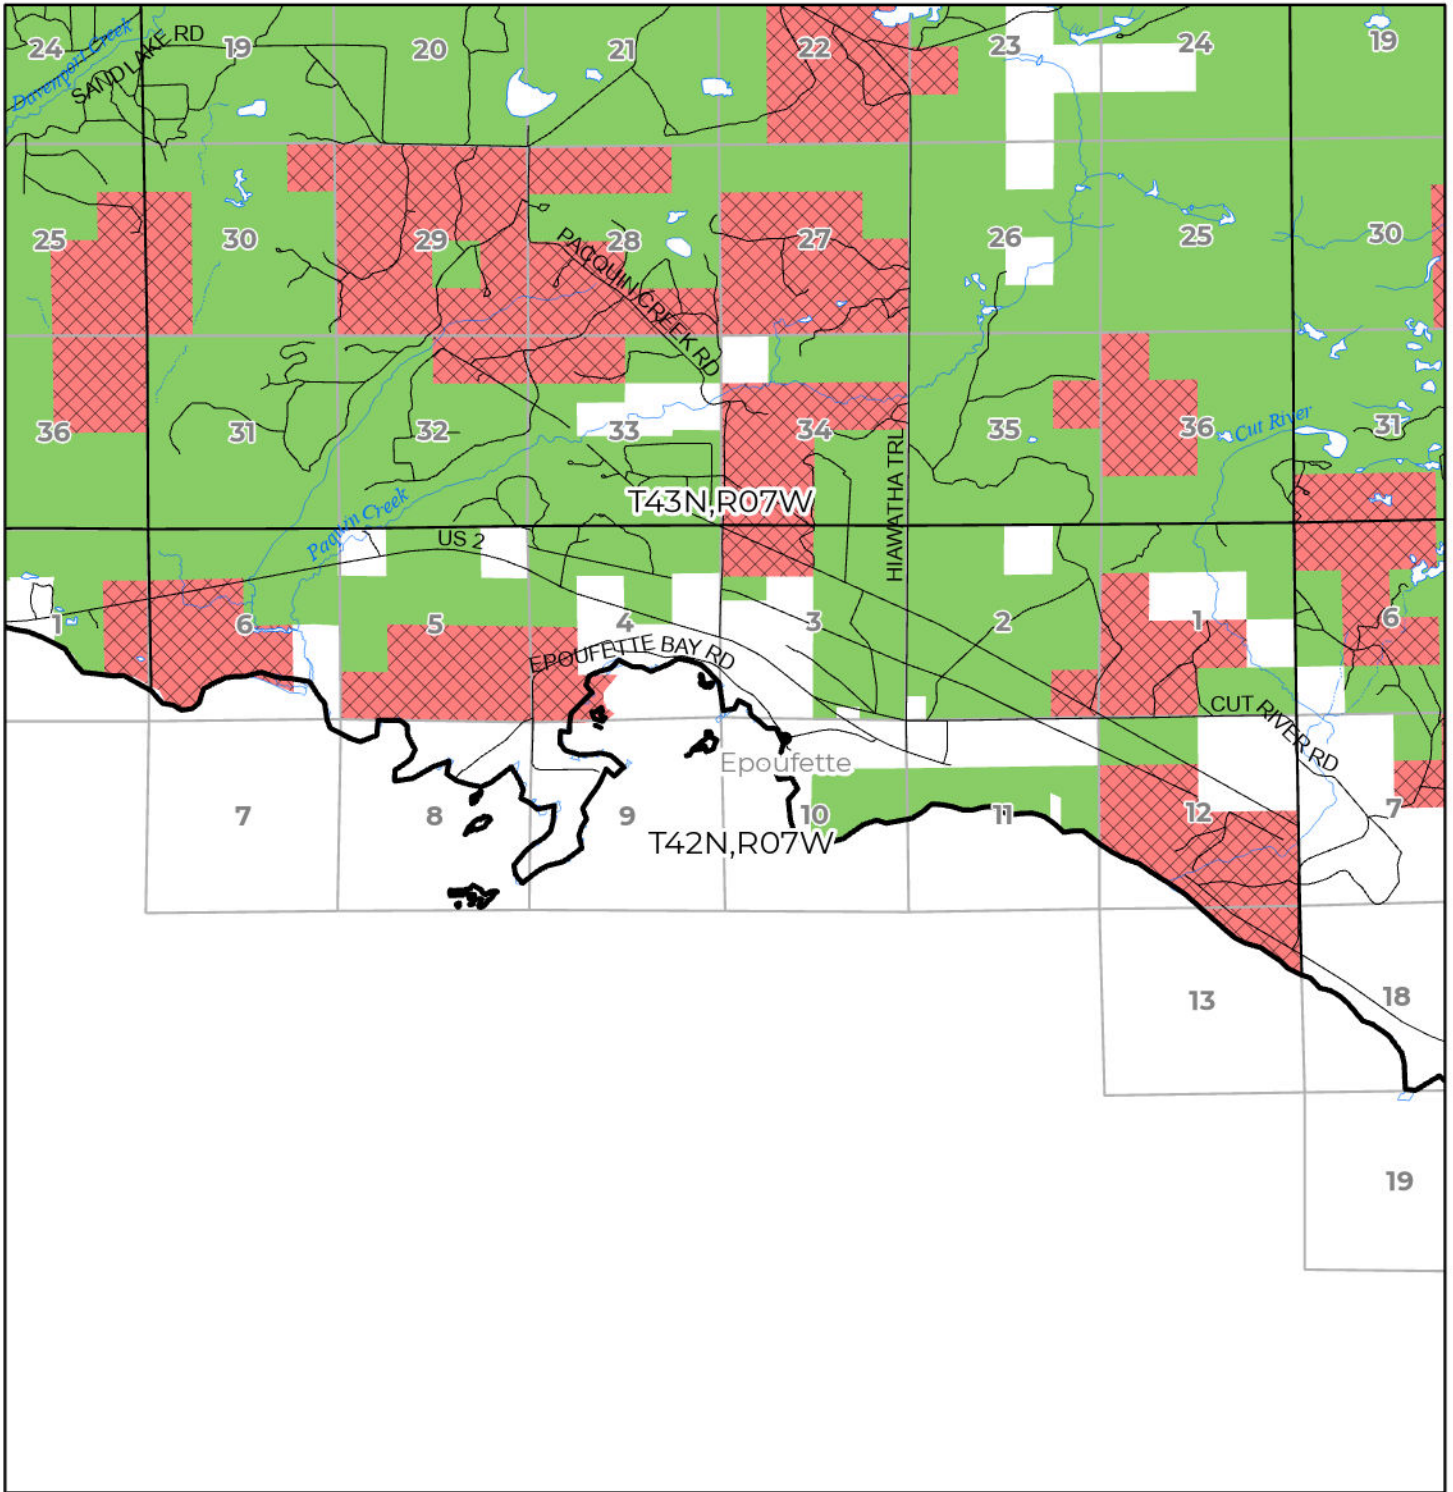

2024 FUELWOOD COLLECTION  
MACKINAC COUNTY  
T42N,R07W

- Open (Recently Closed Timber Sale)
- Open
- Open (Military Restrictions - Possible closure from May to September)
- Closed