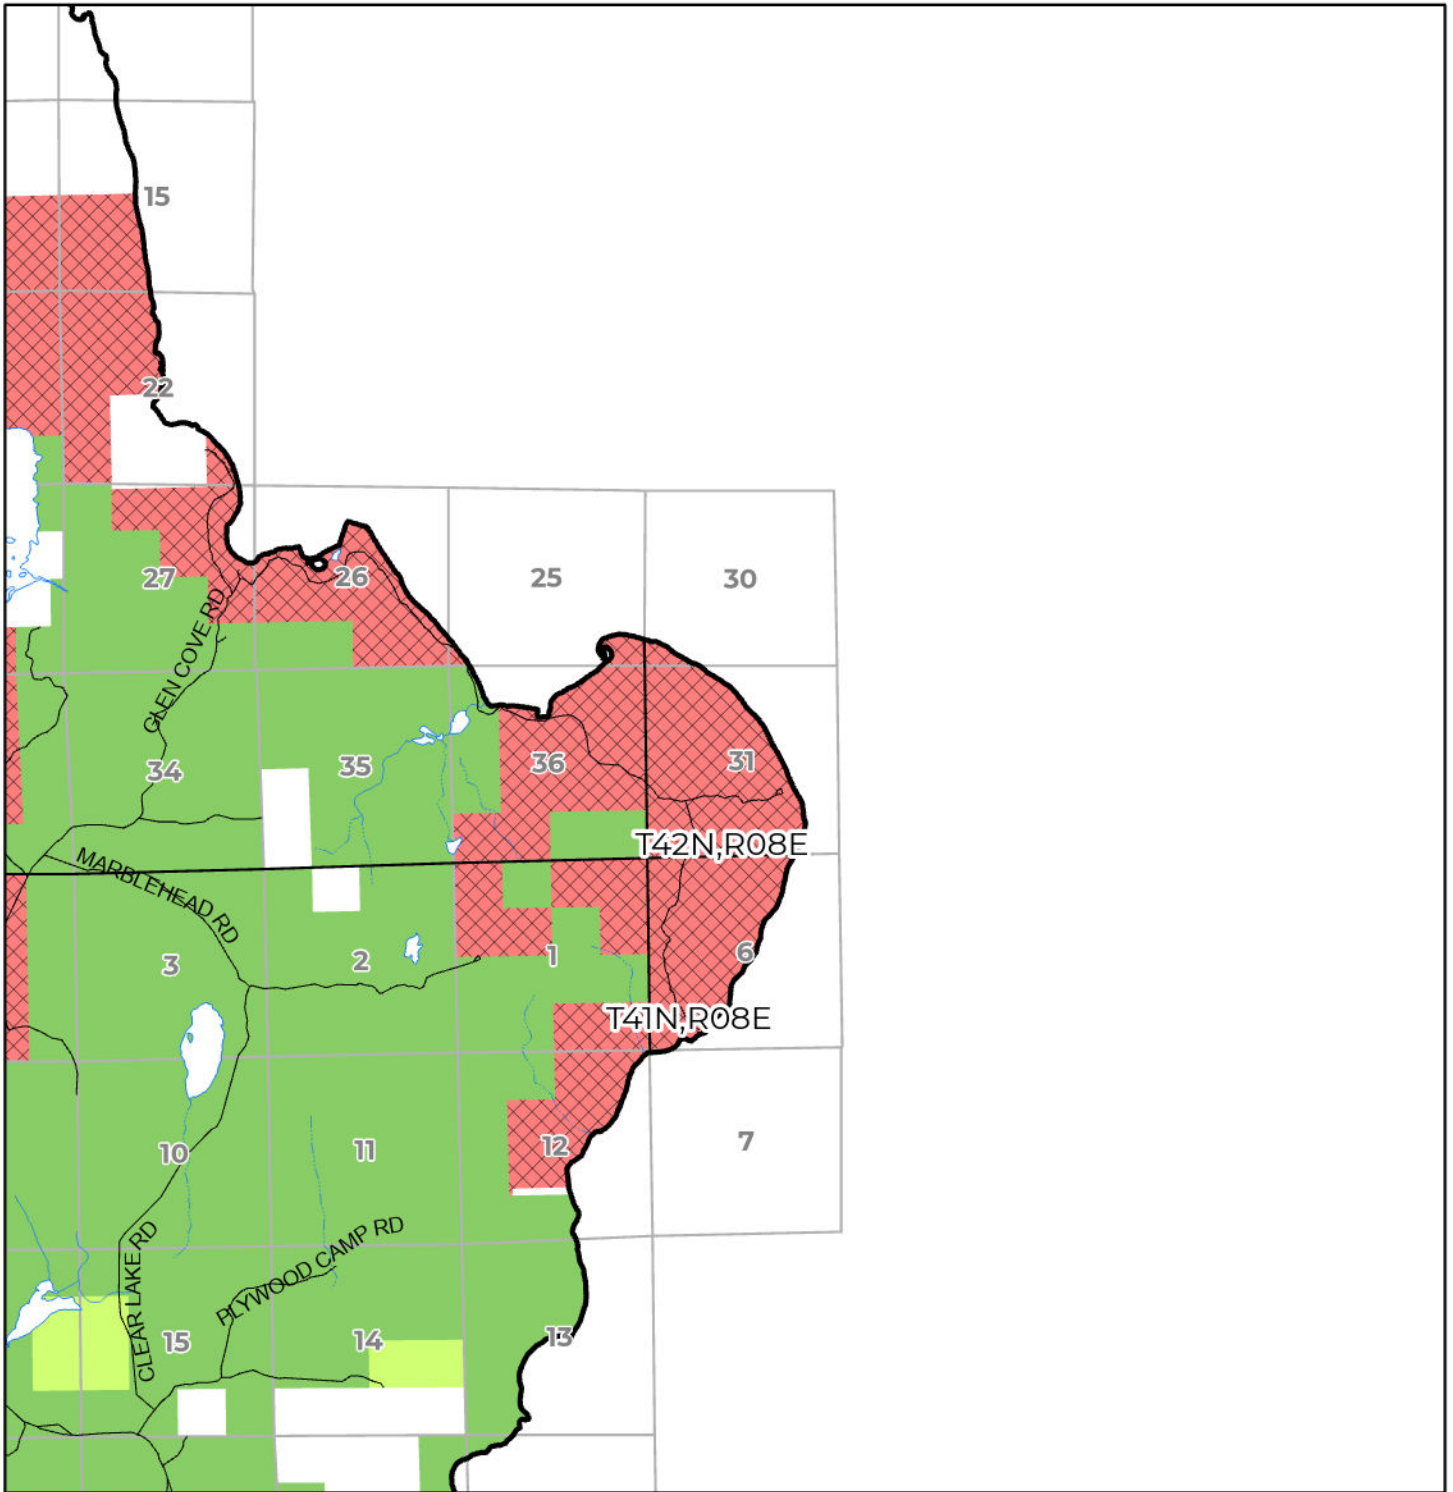

2024 FUELWOOD COLLECTION
CHIPPEWA COUNTY
T42N,R08E

- Open (Recently Closed Timber Sale)
- Open
- Open (Military Restrictions - Possible closure from May to September)
- Closed